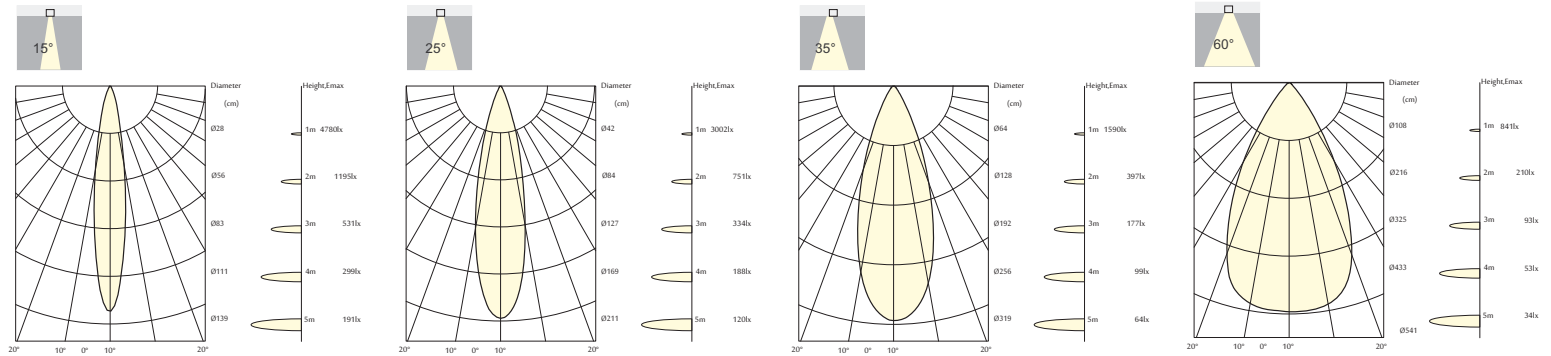

BEAM ANGLE

8W LED Module

10W LED Module