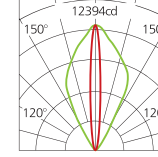

# Beam Angle

LED 36W  
4000k  
75X135°

H(m)	medlux	maxlux
2.0	514.6	552.6
5.0	131.2	145.7
10.0	32.3	35.9
20.0	14	15.7

LED 36W  
4000k  
40°

H(m)	medlux	maxlux
2.0	919	1236.9
5.0	153.2	188.3
10.0	43.4	50.6
20.0	13.9	22.9

LED 36W  
4000k  
10°

H(m)	medlux	maxlux
2.0	8652.6	12709.8
5.0	1404.6	2070
10.0	331.2	496.8
20.0	82.8	124.2

LED 36W  
4000k  
60°

H(m)	medlux	maxlux
2.0	339.7	42.8
5.0	56.9	70
10.0	12.6	18.5
20.0	5.4	8.6

LED 36W  
4000k  
25°

H(m)	medlux	maxlux
2.0	2160.5	3247.9
5.0	345.2	504
10.0	77.9	121.8
20.0	19.8	30.8

LED 36W  
4000k  
12X55°

H(m)	medlux	maxlux
2.0	9860.4	13068
5.0	2854.3	3243.9
10.0	595.4	818.5
20.0	271.9	363.4

LED 36W  
4000k  
30X65°

H(m)	medlux	maxlux
2.0	6973.2	8640
5.0	1721.3	2158.9
10.0	429.1	541.2
20.0	190.8	240.6

Unit: mm