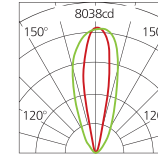

# Beam Angle

LED 36W  
4000k  
75X135°

H(m)	medlux	maxlux
2.0	514.6	552.6
5.0	131.2	145.7
10.0	32.3	35.9
20.0	14	15.7

LED 36W  
4000k  
40°

H(m)	medlux	maxlux
2.0	919	1236.9
5.0	153.2	188.3
10.0	43.4	50.6
20.0	13.9	22.9

LED 36W  
4000k  
10°

H(m)	medlux	maxlux
2.0	8652.6	12709.8
5.0	1404.6	2070
10.0	331.2	496.8
20.0	82.8	124.2

LED 36W  
4000k  
60°

H(m)	medlux	maxlux
2.0	339.7	42.8
5.0	56.9	70
10.0	12.6	18.5
20.0	5.4	8.6

LED 36W  
4000k  
25°

H(m)	medlux	maxlux
2.0	2160.5	3247.9
5.0	345.2	504
10.0	77.9	121.8
20.0	19.8	30.8

LED 36W  
4000k  
12X55°

H(m)	medlux	maxlux
2.0	9860.4	13068
5.0	2854.3	3243.9
10.0	595.4	818.5
20.0	271.9	363.4

LED 36W  
4000k  
30X65°

H(m)	medlux	maxlux
2.0	6973.2	8640
5.0	1721.3	2158.9
10.0	429.1	541.2
20.0	190.8	240.6

Unit: mm