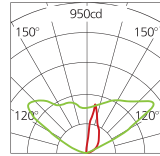

# Beam Angle

LED 36W  
4000k  
75X135°

H(m)	medlux	maxlux
2.0	514.6	552.6
5.0	131.2	145.7
10.0	32.3	35.9
20.0	14	15.7

LED 36W  
4000k  
40°

H(m)	medlux	maxlux
2.0	919	1236.9
5.0	153.2	188.3
10.0	43.4	50.6
20.0	13.9	22.9

LED 36W  
4000k  
10°

H(m)	medlux	maxlux
2.0	8652.6	12709.8
5.0	1404.6	2070
10.0	331.2	496.8
20.0	82.8	124.2

LED 36W  
4000k  
60°

H(m)	medlux	maxlux
2.0	339.7	42.8
5.0	56.9	70
10.0	12.6	18.5
20.0	5.4	8.6

LED 36W  
4000k  
25°

H(m)	medlux	maxlux
2.0	2160.5	3247.9
5.0	345.2	504
10.0	77.9	121.8
20.0	19.8	30.8

LED 36W  
4000k  
12X55°

H(m)	medlux	maxlux
2.0	9860.4	13068
5.0	2854.3	3243.9
10.0	595.4	818.5
20.0	271.9	363.4

LED 36W  
4000k  
30X65°

H(m)	medlux	maxlux
2.0	6973.2	8640
5.0	1721.3	2158.9
10.0	429.1	541.2
20.0	190.8	240.6

Unit: mm