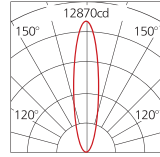

# Beam Angle

LED 36W  
4000k  
75X135°

H(m)	medlux	maxlux
2.0	514.6	552.6
5.0	131.2	145.7
10.0	32.3	35.9
20.0	14	15.7

LED 36W  
4000k  
40°

H(m)	medlux	maxlux
2.0	919	1236.9
5.0	153.2	188.3
10.0	43.4	50.6
20.0	13.9	22.9

LED 36W  
4000k  
10°

H(m)	medlux	maxlux
2.0	8652.6	12709.8
5.0	1404.6	2070
10.0	331.2	496.8
20.0	82.8	124.2

LED 36W  
4000k  
60°

H(m)	medlux	maxlux
2.0	339.7	42.8
5.0	56.9	70
10.0	12.6	18.5
20.0	5.4	8.6

LED 36W  
4000k  
25°

H(m)	medlux	maxlux
2.0	2160.5	3247.9
5.0	345.2	504
10.0	77.9	121.8
20.0	19.8	30.8

LED 36W  
4000k  
12X55°

H(m)	medlux	maxlux
2.0	9860.4	13068
5.0	2854.3	3243.9
10.0	595.4	818.5
20.0	271.9	363.4

LED 36W  
4000k  
30X65°

H(m)	medlux	maxlux
2.0	6973.2	8640
5.0	1721.3	2158.9
10.0	429.1	541.2
20.0	190.8	240.6

Unit: mm