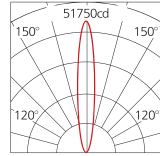

# Beam Angle

LED 36W  
4000k  
75X135°

H(m)	medlux	maxlux
2.0	514.6	552.6
5.0	131.2	145.7
10.0	32.3	35.9
20.0	14	15.7

LED 36W  
4000k  
40°

H(m)	medlux	maxlux
2.0	919	1236.9
5.0	153.2	188.3
10.0	43.4	50.6
20.0	13.9	22.9

LED 36W  
4000k  
10°

H(m)	medlux	maxlux
2.0	8652.6	12709.8
5.0	1404.6	2070
10.0	331.2	496.8
20.0	82.8	124.2

LED 36W  
4000k  
60°

H(m)	medlux	maxlux
2.0	339.7	42.8
5.0	56.9	70
10.0	12.6	18.5
20.0	5.4	8.6

LED 36W  
4000k  
25°

H(m)	medlux	maxlux
2.0	2160.5	3247.9
5.0	345.2	504
10.0	77.9	121.8
20.0	19.8	30.8

LED 36W  
4000k  
12X55°

H(m)	medlux	maxlux
2.0	9860.4	13068
5.0	2854.3	3243.9
10.0	595.4	818.5
20.0	271.9	363.4

LED 36W  
4000k  
30X65°

H(m)	medlux	maxlux
2.0	6973.2	8640
5.0	1721.3	2158.9
10.0	429.1	541.2
20.0	190.8	240.6

Unit: mm