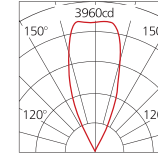

# Beam Angle

LED 36W  
4000k  
75X135°

H(m)	medlux	maxlux
2.0	514.6	552.6
5.0	131.2	145.7
10.0	32.3	35.9
20.0	14	15.7

LED 36W  
4000k  
40°

H(m)	medlux	maxlux
2.0	919	1236.9
5.0	153.2	188.3
10.0	43.4	50.6
20.0	13.9	22.9

LED 36W  
4000k  
10°

H(m)	medlux	maxlux
2.0	8652.6	12709.8
5.0	1404.6	2070
10.0	331.2	496.8
20.0	82.8	124.2

LED 36W  
4000k  
60°

H(m)	medlux	maxlux
2.0	339.7	42.8
5.0	56.9	70
10.0	12.6	18.5
20.0	5.4	8.6

LED 36W  
4000k  
25°

H(m)	medlux	maxlux
2.0	2160.5	3247.9
5.0	345.2	504
10.0	77.9	121.8
20.0	19.8	30.8

LED 36W  
4000k  
12X55°

H(m)	medlux	maxlux
2.0	9860.4	13068
5.0	2854.3	3243.9
10.0	595.4	818.5
20.0	271.9	363.4

LED 36W  
4000k  
30X65°

H(m)	medlux	maxlux
2.0	6973.2	8640
5.0	1721.3	2158.9
10.0	429.1	541.2
20.0	190.8	240.6

Unit: mm