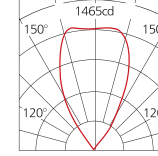

# Beam Angle

LED 36W  
4000k  
75X135°

H(m)	medlux	maxlux
2.0	514.6	552.6
5.0	131.2	145.7
10.0	32.3	35.9
20.0	14	15.7

LED 36W  
4000k  
40°

H(m)	medlux	maxlux
2.0	919	1236.9
5.0	153.2	188.3
10.0	43.4	50.6
20.0	13.9	22.9

LED 36W  
4000k  
10°

H(m)	medlux	maxlux
2.0	8652.6	12709.8
5.0	1404.6	2070
10.0	331.2	496.8
20.0	82.8	124.2

LED 36W  
4000k  
60°

H(m)	medlux	maxlux
2.0	339.7	42.8
5.0	56.9	70
10.0	12.6	18.5
20.0	5.4	8.6

LED 36W  
4000k  
25°

H(m)	medlux	maxlux
2.0	2160.5	3247.9
5.0	345.2	504
10.0	77.9	121.8
20.0	19.8	30.8

LED 36W  
4000k  
12X55°

H(m)	medlux	maxlux
2.0	9860.4	13068
5.0	2854.3	3243.9
10.0	595.4	818.5
20.0	271.9	363.4

LED 36W  
4000k  
30X65°

H(m)	medlux	maxlux
2.0	6973.2	8640
5.0	1721.3	2158.9
10.0	429.1	541.2
20.0	190.8	240.6

Unit: mm