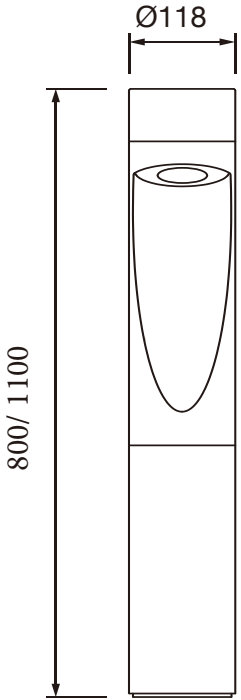

Technical Drawing

Anchor Bolt Mount

3 set M10 Expansion screw-Mount
Stainless Steel 304

More in family

Accessories options

	Code
 Terminal Box	320000698
 Anchor Bolts	250000377
 Expansion Bolts	613040003

Unit: mm