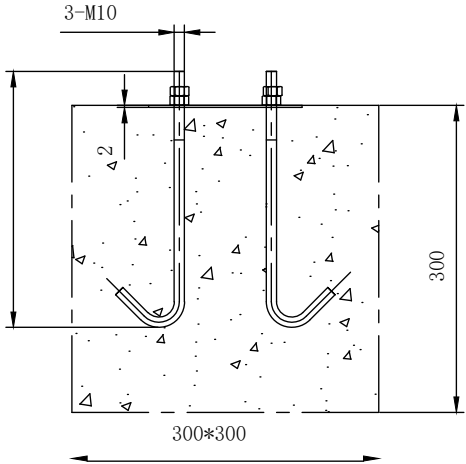

Technical Drawing

Anchor Bolt Mount

3 set M10 Expansion screw-Mount
Stainless Steel 304

More in family

Accessories options

	Code
 Terminal Box	320000698
 Anchor Bolts	250000377
 Expansion Bolts	613040003

Unit: mm