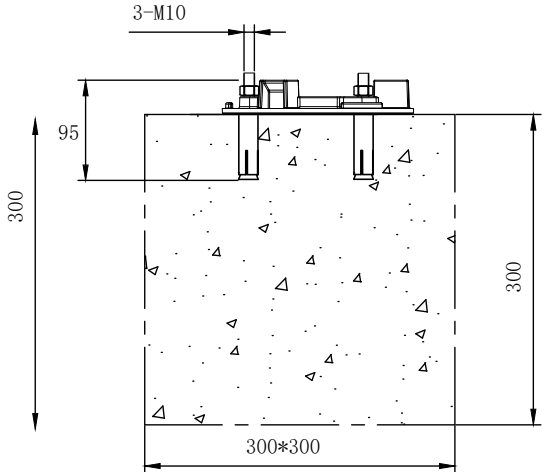

Technical Drawing

Anchor Bolt Mount

3 set M10 Expansion screw-Mount
Stainless Steel 304

More in family

Accessories options

	Code
 Terminal Box	320000698
 Anchor Bolts	250000377
 Expansion Bolts	613040003

Unit: mm