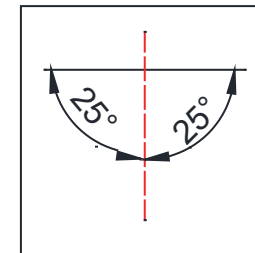

Technical Drawing
GRILLE SPOT LIGHT
DRENE

DIMON
TECHNOLOGY

325x110

Unit: mm