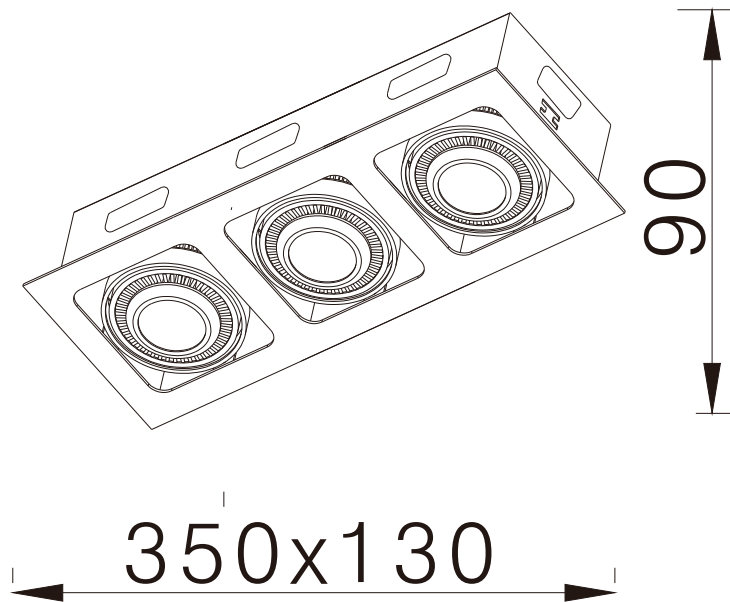

Technical Drawing
GRILLE SPOT LIGHT
DRENE

DIMON
TECHNOLOGY

325x110

Unit: mm