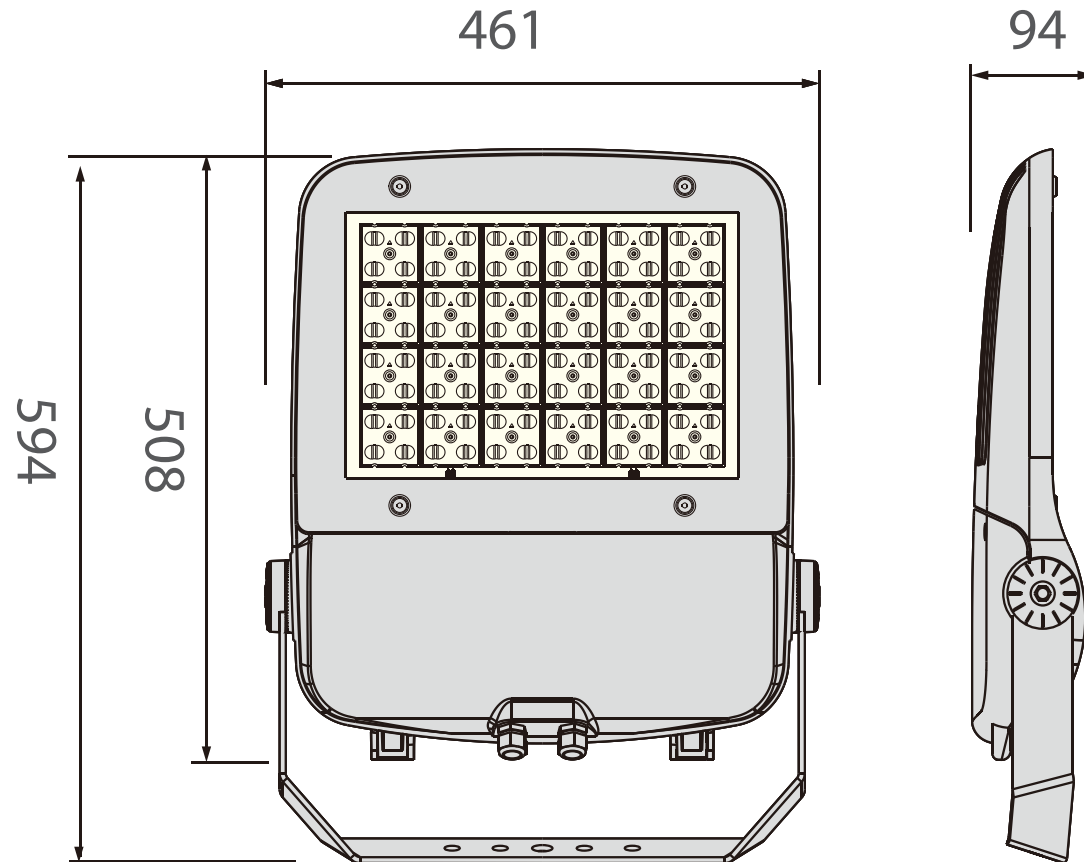

Technical Drawing
LED FLOOD LIGHT -FAB

DIMON
TECHNOLOGY

150W/200W/240W

Unit: mm