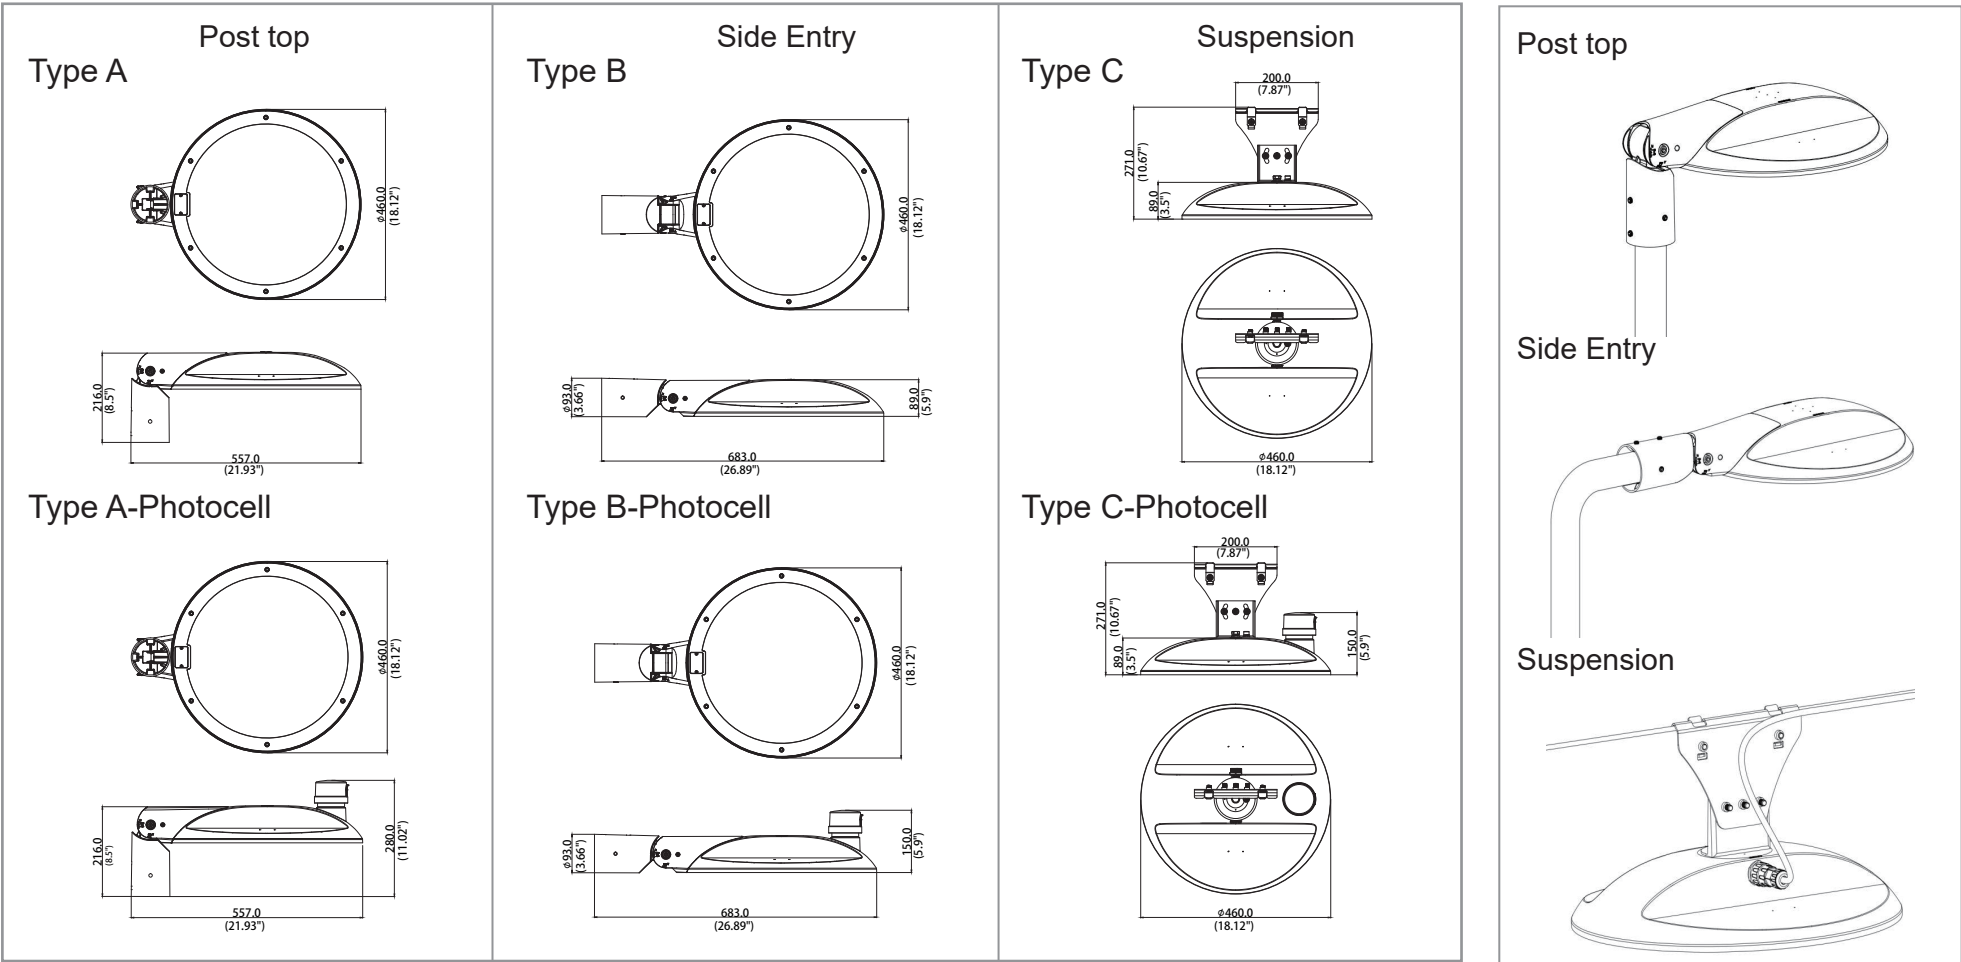

Technical Drawing

Post-top or side-entry; 60mm and 76mm for optional.