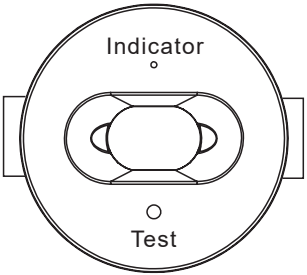

Technical Drawing

Silver bezel

dia=44mm

dia=44mm

21mm

Black bezel

Unit: mm