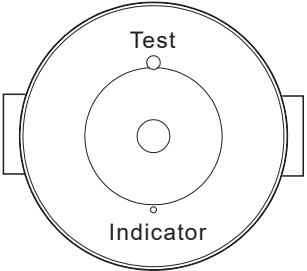

Technical Drawing

Silver bezel

dia=44mm

dia=44mm

21mm

Black bezel

Unit: mm