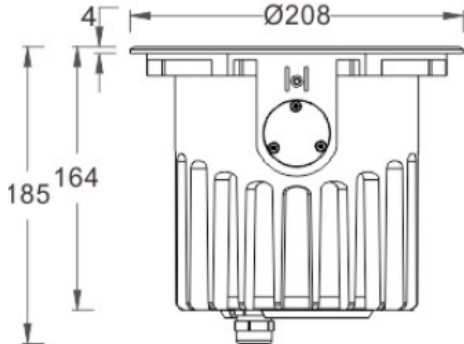

Technical Drawing-Depth Version
Anti-glare Depth Illuminare (Non-Tilt- Angle)

Mounting Sleeve

Mounting Sleeve

Mounting Sleeve

Mounting Sleeve

Unit: mm

Technical Drawing-Depth Version Anti-glare Depth Illuminare (Non-Tilt- Angle)

Mounting Sleeve

Unit: mm