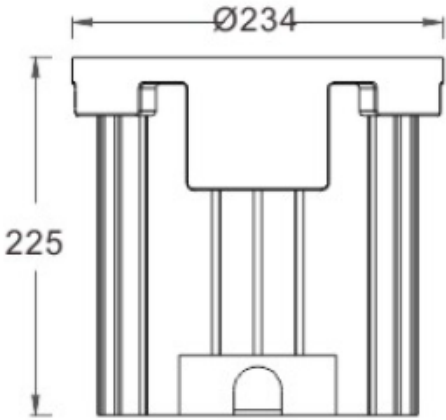

Technical Drawing-Depth Version
Anti-glare Depth Illuminare (Non-Tilt- Angle)

Mounting Sleeve

Mounting Sleeve

Mounting Sleeve

Mounting Sleeve

Unit: mm

Technical Drawing-Depth Version Anti-glare Depth Illuminare (Non-Tilt- Angle)

Mounting Sleeve

Unit: mm