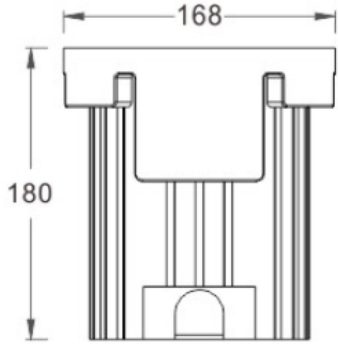

Technical Drawing-Depth Version
Anti-glare Depth Illuminare (Non-Tilt- Angle)

Mounting Sleeve

Mounting Sleeve

Mounting Sleeve

Mounting Sleeve

Unit: mm

Technical Drawing-Depth Version Anti-glare Depth Illuminare (Non-Tilt- Angle)

Mounting Sleeve

Unit: mm