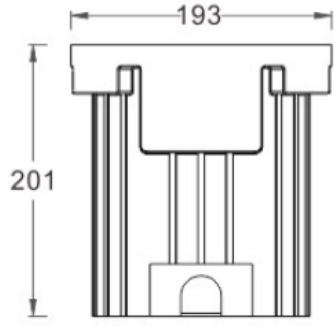

Technical Drawing-Depth Version
Anti-glare Depth Illuminare (Non-Tilt- Angle)

Mounting Sleeve

Mounting Sleeve

Mounting Sleeve

Mounting Sleeve

Unit: mm

Technical Drawing-Depth Version Anti-glare Depth Illuminare (Non-Tilt- Angle)

Mounting Sleeve

Unit: mm