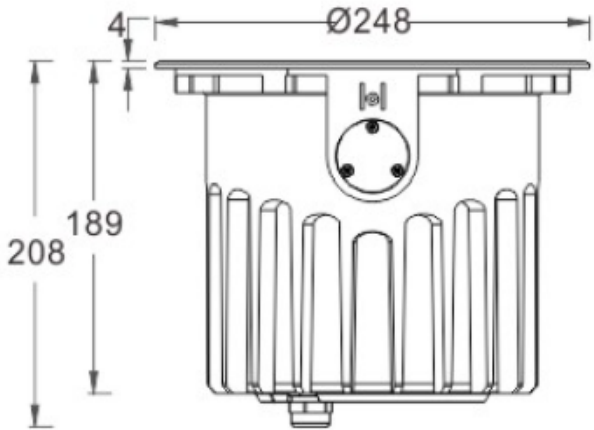

Technical Drawing-Depth Version
Anti-glare Depth Illuminare (Non-Tilt- Angle)

Mounting Sleeve

Mounting Sleeve

Mounting Sleeve

Mounting Sleeve

Unit: mm

Technical Drawing-Depth Version Anti-glare Depth Illuminare (Non-Tilt- Angle)

Mounting Sleeve

Unit: mm