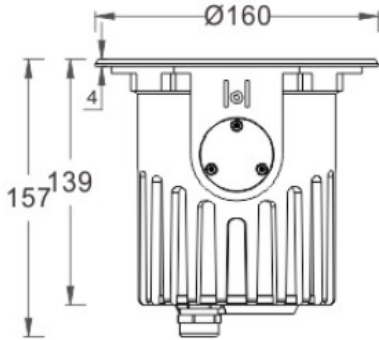

Technical Drawing-Depth Version
Anti-glare Depth Illuminare (Non-Tilt- Angle)

Mounting Sleeve

Mounting Sleeve

Mounting Sleeve

Mounting Sleeve

Unit: mm

Technical Drawing-Depth Version Anti-glare Depth Illuminare (Non-Tilt- Angle)

Mounting Sleeve

Unit: mm