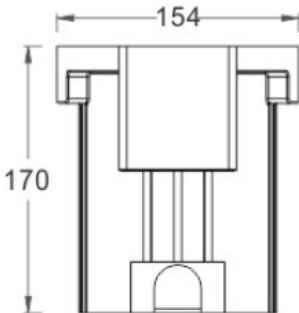

Technical Drawing-Depth Version
Anti-glare Depth Illuminare (Non-Tilt- Angle)

Mounting Sleeve

Mounting Sleeve

Mounting Sleeve

Mounting Sleeve

Unit: mm

Technical Drawing-Depth Version Anti-glare Depth Illuminare (Non-Tilt- Angle)

Mounting Sleeve

Unit: mm