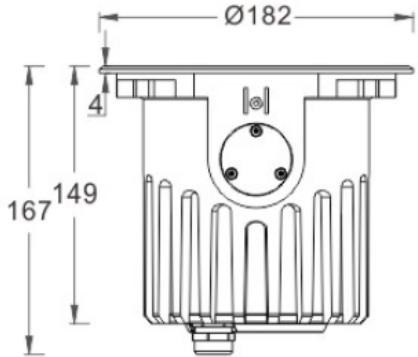

Technical Drawing-Depth Version
Anti-glare Depth Illuminare (Non-Tilt- Angle)

Mounting Sleeve

Mounting Sleeve

Mounting Sleeve

Mounting Sleeve

Unit: mm

Technical Drawing-Depth Version Anti-glare Depth Illuminare (Non-Tilt- Angle)

Mounting Sleeve

Unit: mm