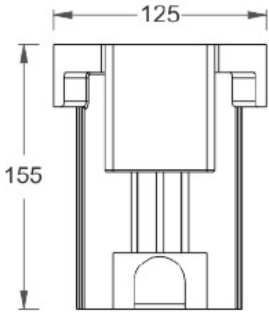

Technical Drawing-Depth Version
Anti-glare Depth Illuminare (Non-Tilt- Angle)

Mounting Sleeve

Mounting Sleeve

Mounting Sleeve

Mounting Sleeve

Unit: mm

Technical Drawing-Depth Version Anti-glare Depth Illuminare (Non-Tilt- Angle)

Mounting Sleeve

Unit: mm