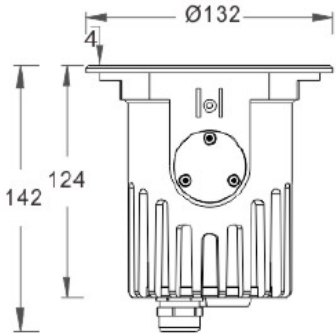

Technical Drawing-Depth Version
Anti-glare Depth Illuminare (Non-Tilt- Angle)

Mounting Sleeve

Mounting Sleeve

Mounting Sleeve

Mounting Sleeve

Unit: mm

Technical Drawing-Depth Version Anti-glare Depth Illuminare (Non-Tilt- Angle)

Mounting Sleeve

Unit: mm