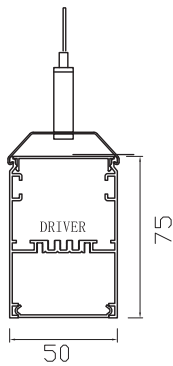

Pendant Mounted

Reflector
and
Lens

Opal
PC
Diffuser

L: 605 / 966 / 1288

Unit: mm

Surface Mounted

Opal
PC
Diffuser

Reflector
and
Lens