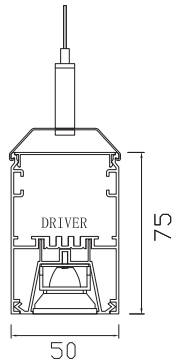

Pendant Mounted

Reflector
and
Lens

Opal
PC
Diffuser

L: 605 / 966 / 1288

Unit: mm

Surface Mounted

Opal
PC
Diffuser

Reflector
and
Lens