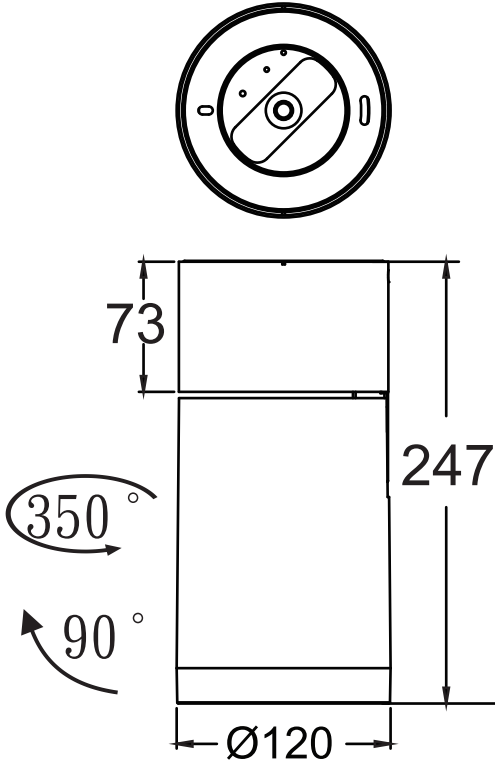

Technical Drawing

Accessories

Honeycomb

Cross louver

Snoot

Beam soft lens

Unit: mm