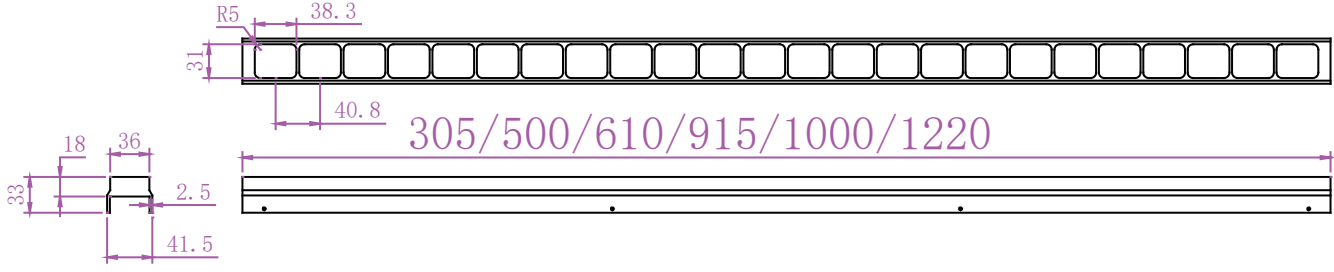

Technical Drawing

Louver

With Louver

Without Louver

Size Weight

305mm	530g
500mm	890g
610mm	1050g
915mm	1570g
1000mm	1750g
1220mm	2050g

Louver

305mm	220g
500mm	360g
610mm	430g
915mm	630g
1000mm	700g
1220mm	850g

Unit: mm