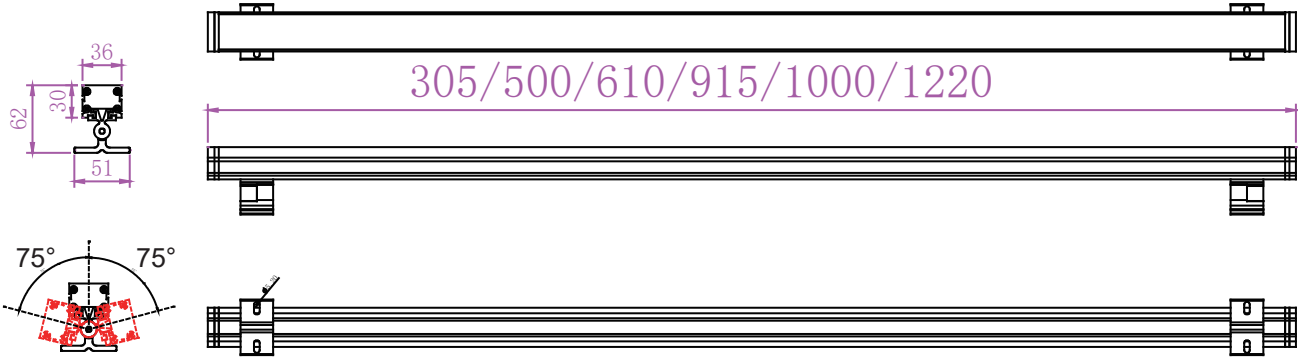

Technical Drawing

Louver

With Louver

Without Louver

Size Weight

305mm	530g
500mm	890g
610mm	1050g
915mm	1570g
1000mm	1750g
1220mm	2050g

Louver

305mm	220g
500mm	360g
610mm	430g
915mm	630g
1000mm	700g
1220mm	850g

Unit: mm