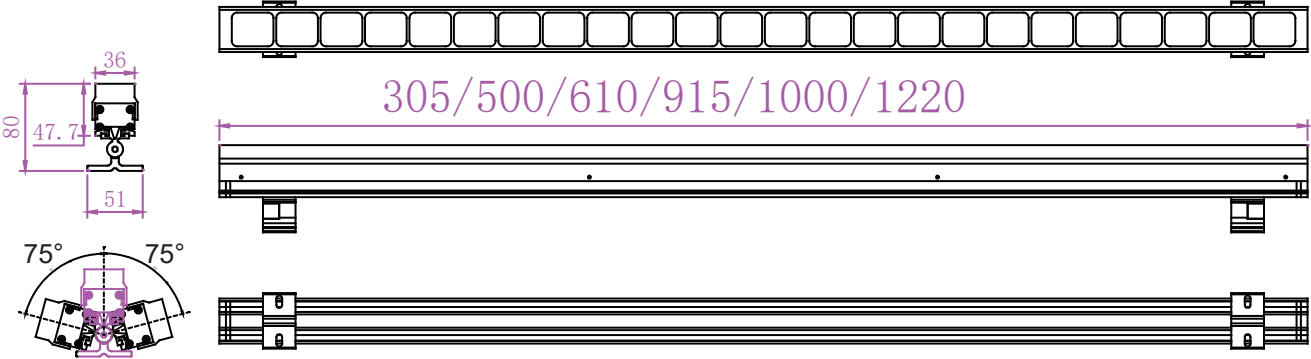

Technical Drawing

Louver

With Louver

Without Louver

Size Weight

305mm	530g
500mm	890g
610mm	1050g
915mm	1570g
1000mm	1750g
1220mm	2050g

Louver

305mm	220g
500mm	360g
610mm	430g
915mm	630g
1000mm	700g
1220mm	850g

Unit: mm