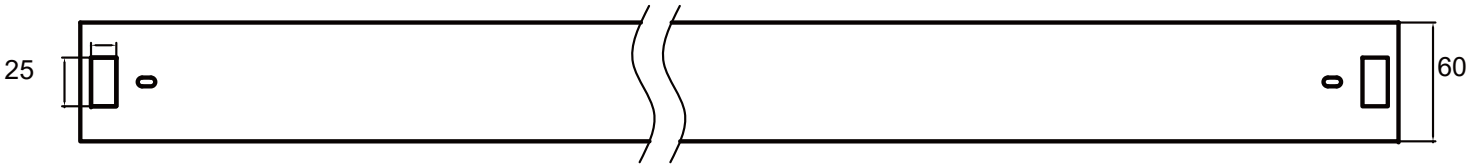

## 30 & 50% Output wiring diagram (Non-Maintained Type)

30% & 50% 輸出接線圖(後備式)

**N E L**

Technical Drawing-BATESA Batten

T8: 80mm  
T5: 70mm

Type A

Type B

Unit: mm