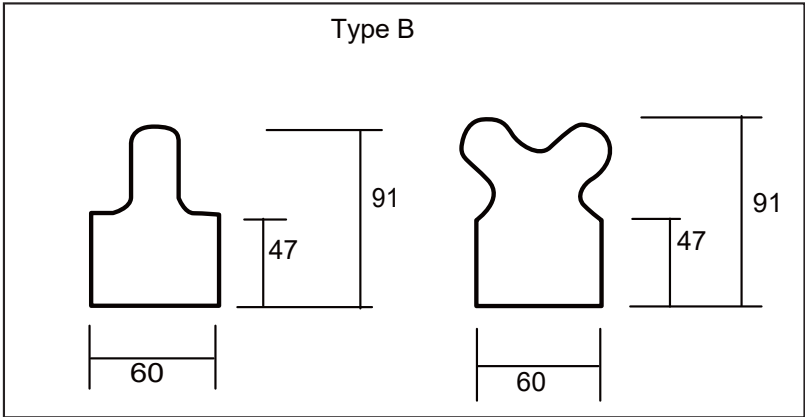

## 30 & 50% Output wiring diagram (Non-Maintained Type)

30% & 50% 輸出接線圖(後備式)

**N E L**

Technical Drawing-BATESA Batten

T8: 80mm  
T5: 70mm

Type A

Type B

Unit: mm