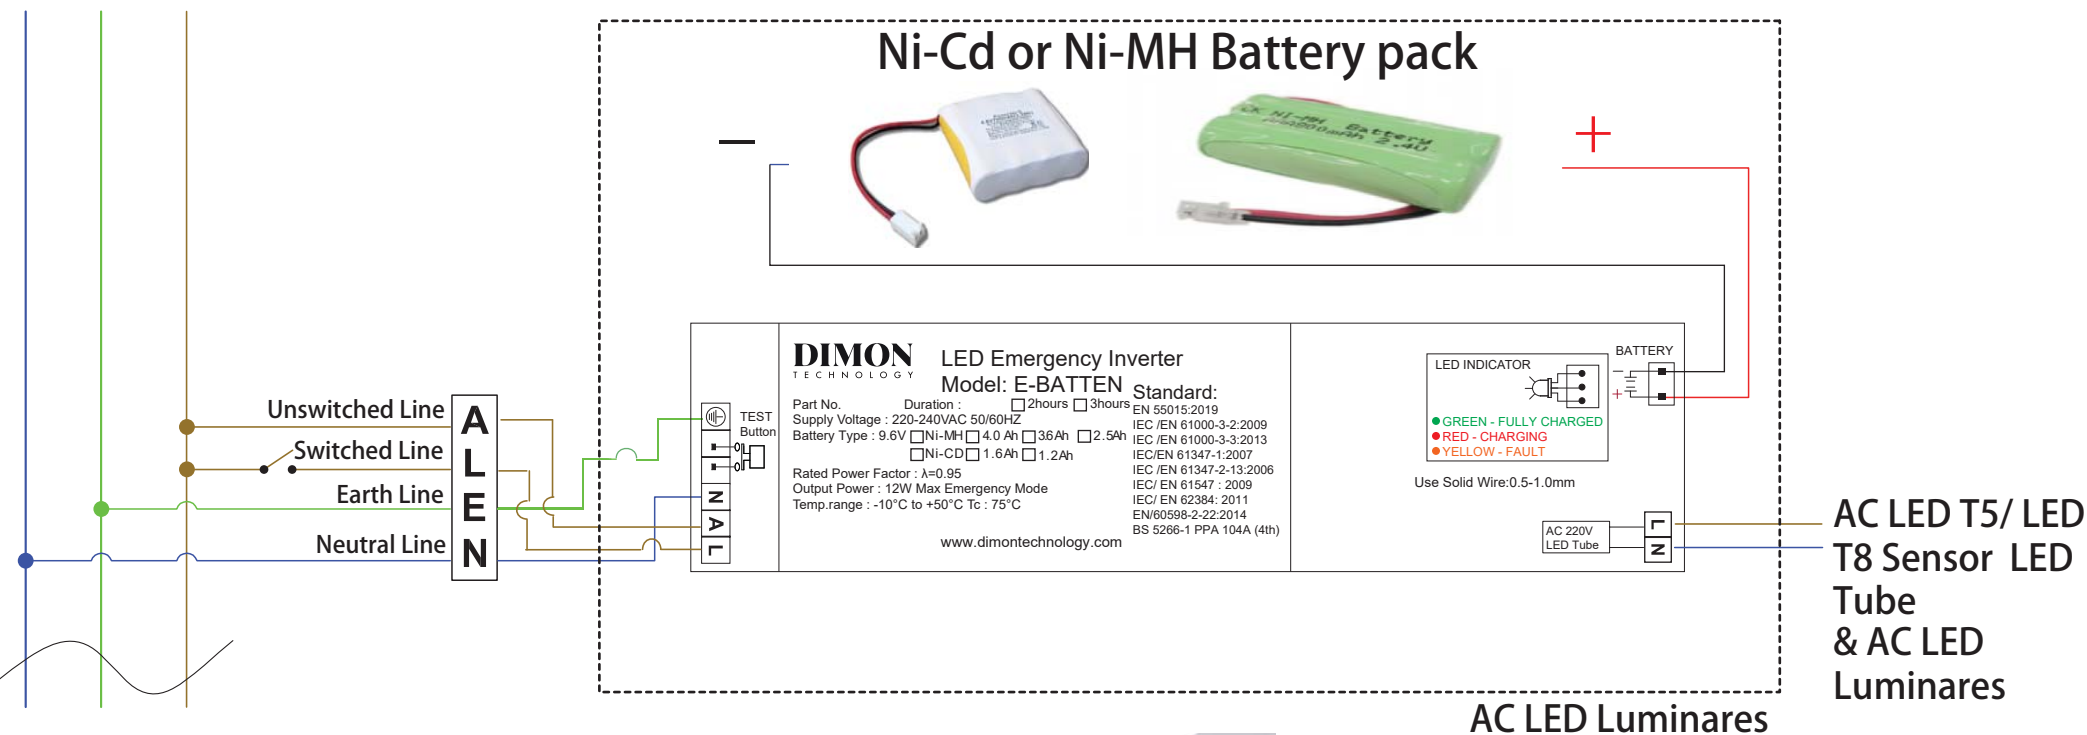

### Prismatic Diffuser

- For AC LED T5 & LED T8 & Sensor LED Tube & AC Luminaires Emergency Application
- Suitable for Maintained or Non-maintained luminaires.
- Electronic charge system.
- Deep discharge protection.
- Short-circuit proof battery connection.
- Automatic shutdown protection if the LED load is out of range.
- Simple wiring / installation.
- 2 hours or 3 hours emergency backup with either Ni-MH battery or Ni-Cd battery
- Provided with a IP20 robust steel iron remote box or IP65 Waterproof Die-casted Aluminum Box
- Provided with a LED for indication when battery charge is in process.
- Tested in accordance with latest local requirement PPA/104(A) (4th Revision).

# E-SOLO

30% & 50% Output LED Emergency Batten For AC LED T5 & LED T8 & Sensor LED Tube & AC LED Luminaires

30 & 50% Output wiring with general lighting switch diagram

30% & 50% 輸出接駁燈制開關接線圖

**N E L**

# E-SOLO

30% & 50% Output LED Emergency Batten For AC LED T5 & LED T8 & Sensor LED Tube & AC LED Luminaires

30 & 50% Output wiring diagram (Maintained Type)

30% & 50% 輸出接線圖(長明式)

**N E L**