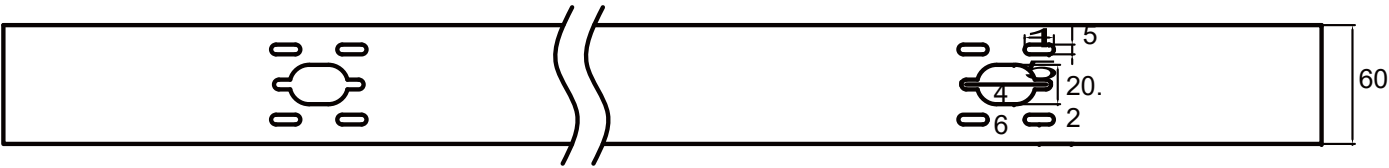

## 30 & 50% Output wiring diagram (Non-Maintained Type)

30% & 50% 輸出接線圖(後備式)

**N E L**

Technical Drawing-BATESA Batten

T8: 80mm  
T5: 70mm

Type A

Type B

Unit: mm