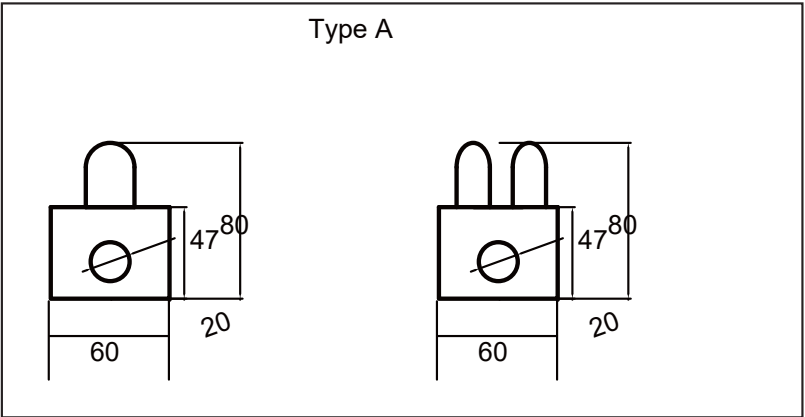

## 30 & 50% Output wiring diagram (Non-Maintained Type)

30% & 50% 輸出接線圖(後備式)

**N E L**

Technical Drawing-BATESA Batten

T8: 80mm  
T5: 70mm

Type A

Type B

Unit: mm