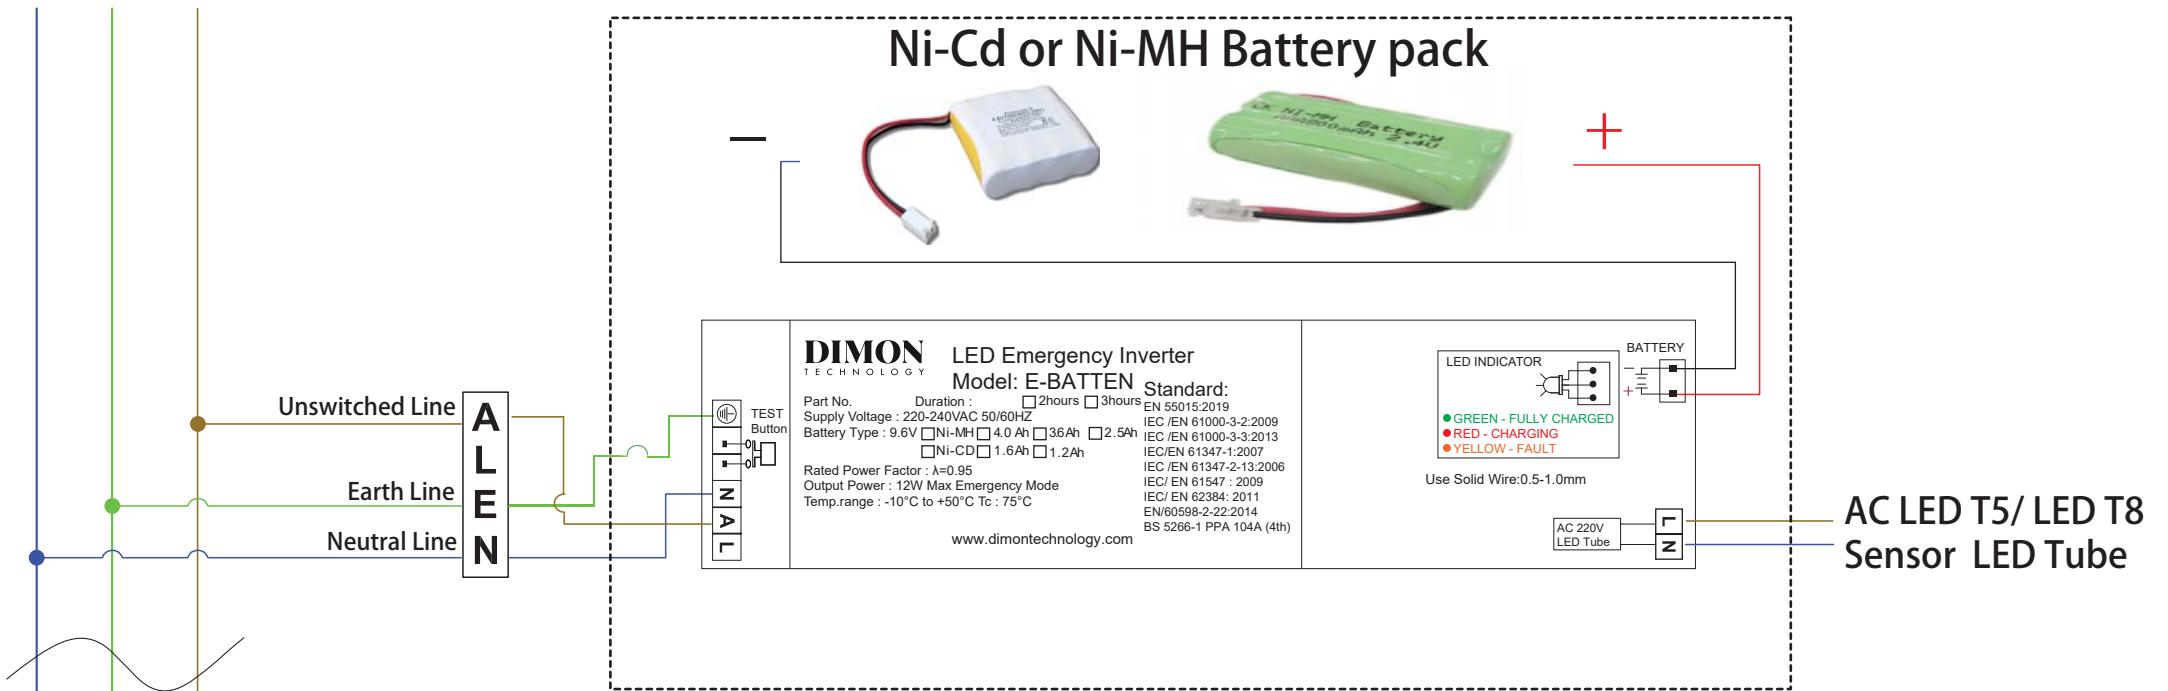

E-SOLO

30% & 50% Output LED Emergency Batten For AC LED T5 & LED T8 & Sensor LED Tube&AC LED Luminaires

30 & 50% Output wiring diagram (Non-Maintained Type)

30% & 50% 輸出接線圖(後備式)

N E L