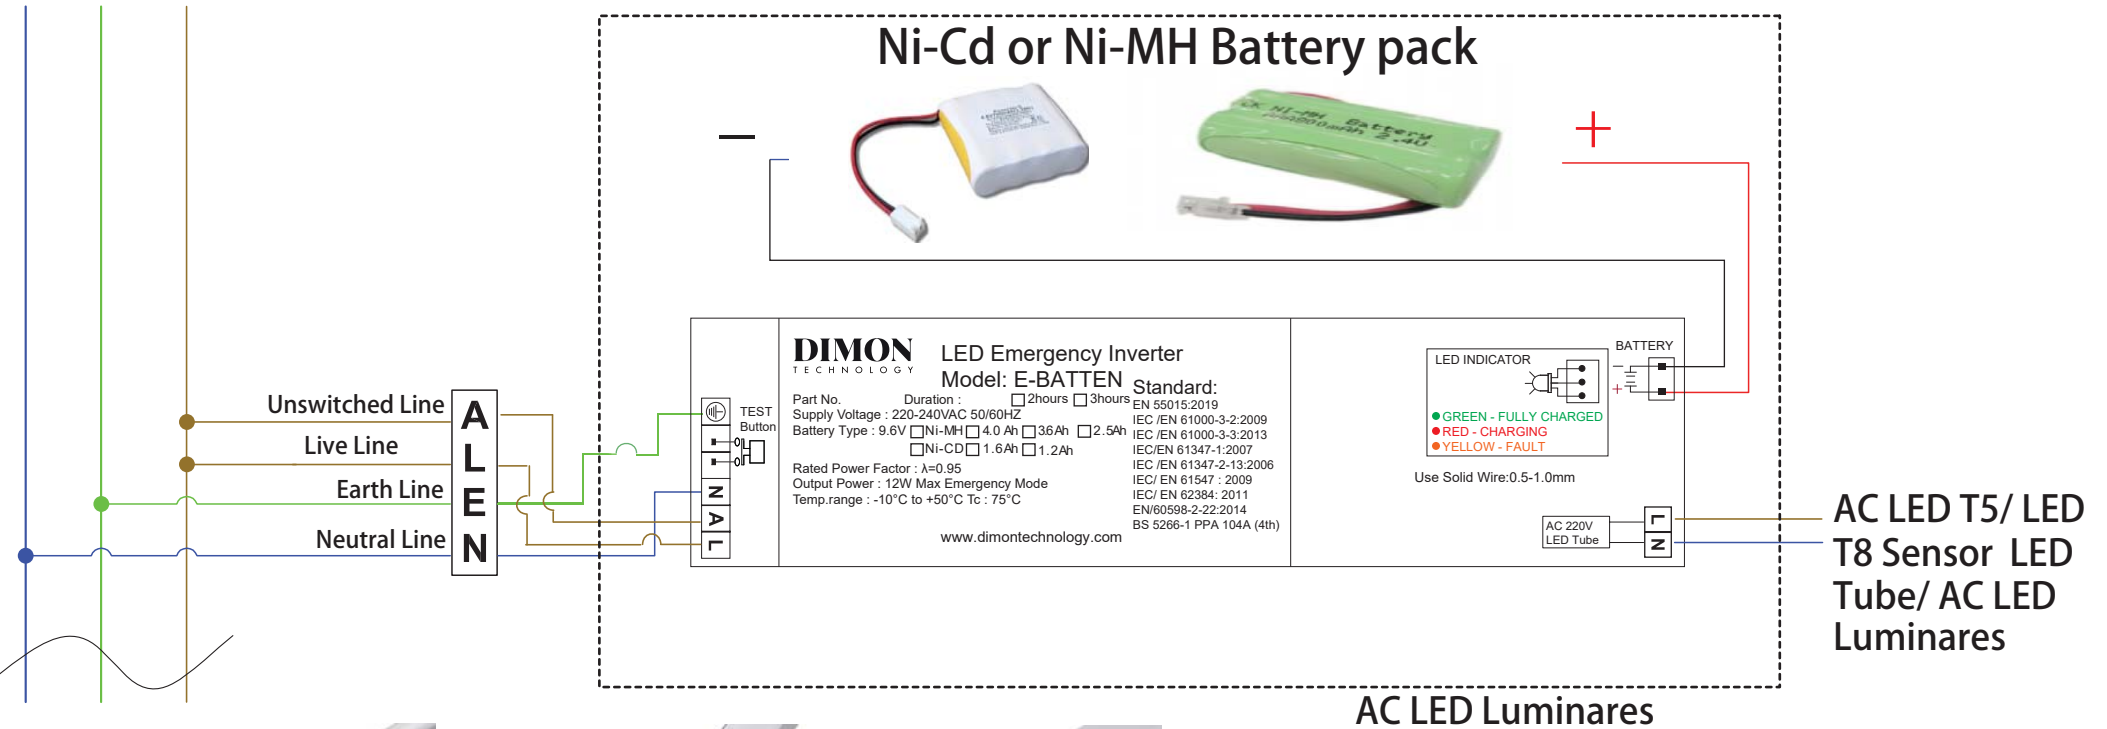

# E-SOLO

30% & 50% Output LED Emergency Batten For AC LED T5 & LED T8 & Sensor LED Tube & AC LED Luminaires

30 & 50% Output wiring with general lighting switch diagram

30% & 50% 輸出接駁燈制開關接線圖

**N E L**

# E-SOLO

30% & 50% Output LED Emergency Batten For AC LED T5 & LED T8 & Sensor LED Tube & AC LED Luminaires

30 & 50% Output wiring diagram (Maintained Type)

30% & 50% 輸出接線圖(長明式)

**N E L**