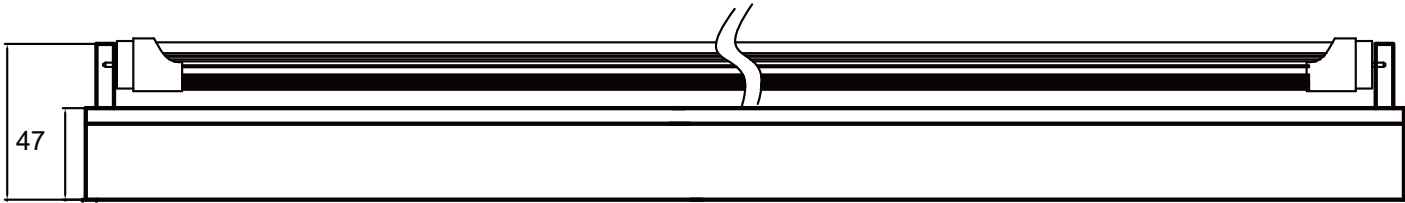

## 30 & 50% Output wiring diagram (Non-Maintained Type)

30% & 50% 輸出接線圖(後備式)

**N E L**

Technical Drawing-BATESA Batten

T8: 80mm  
T5: 70mm

Type A

Type B

Unit: mm