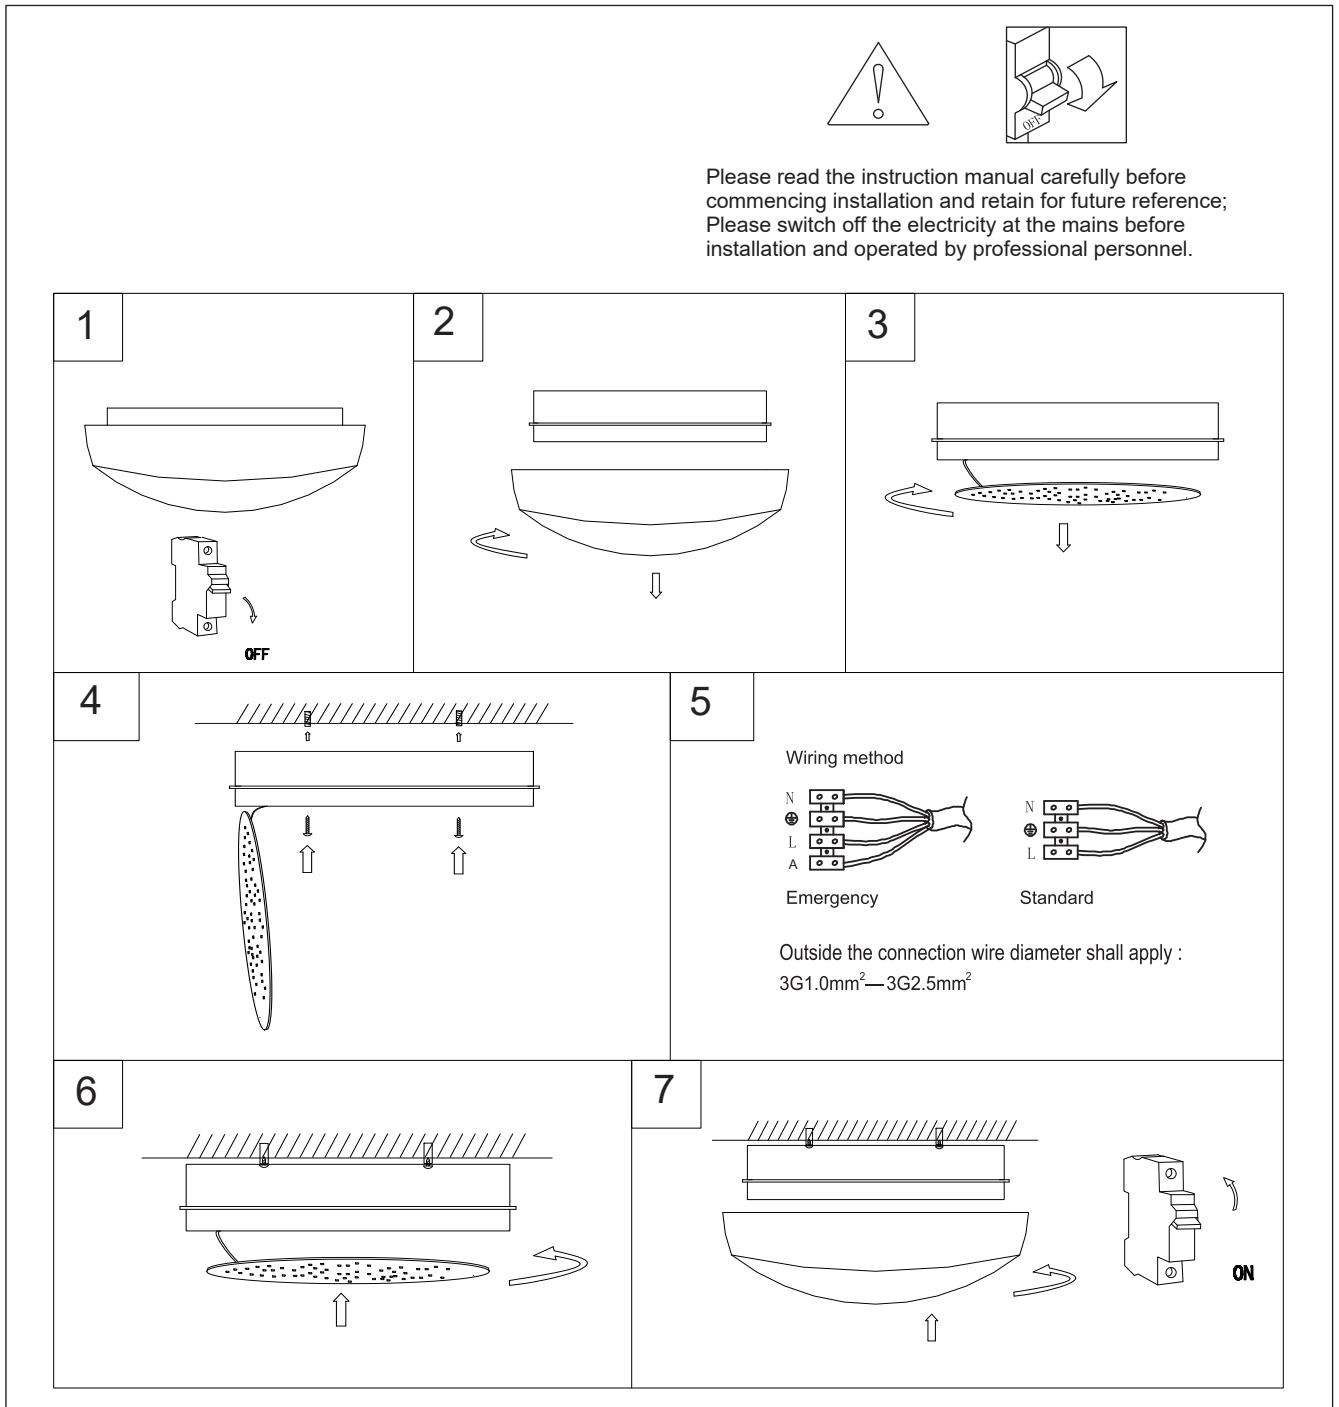

Fixture Type: LED Ceiling Light

*For more details, refer to data sheet.