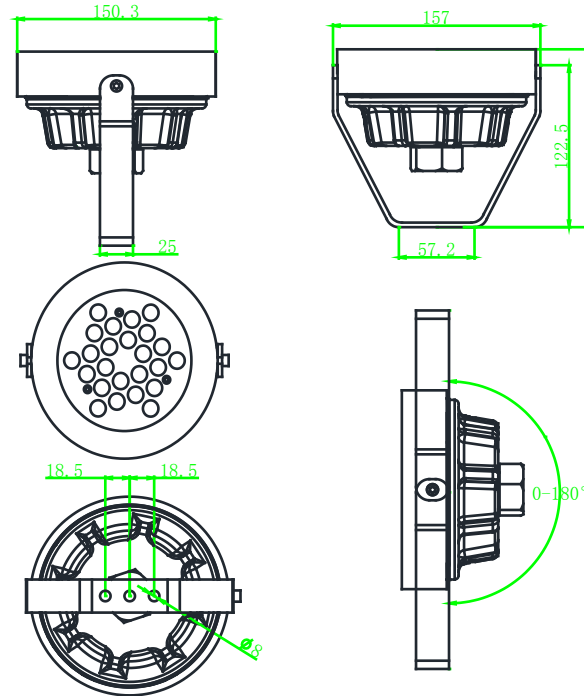

Technical Drawing

Solar LED Light System-SOLO Series

OFF-Gird Type

MPPT Solar Controller

Stainless Steel Grade 316
IP68 LED Flood L

12V200Ah Battery Dimensions

Length	522±1mm (20.6 inches)
Width	240±1mm (9.45 inches)
Height	219±1mm (8.62 inches)
Total Height	224±1mm (8.82 inches)
Terminal	Value
M5	6~7 N*m
M6	8~10 N*m
M8	10~12 N*m

Unit: mm

Unit: mm