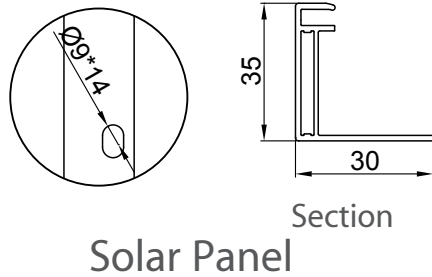

Technical Drawing

Solar LED Light System-SOLO Series

OFF-Gird Type

MPPT Solar Controller

Stainless Steel Grade 316
IP68 LED Flood L

12V200Ah Battery Dimensions

Length	522±1mm (20.6 inches)
Width	240±1mm (9.45 inches)
Height	219±1mm (8.62 inches)
Total Height	224±1mm (8.82 inches)
Terminal	Value
M5	6~7 N*m
M6	8~10 N*m
M8	10~12 N*m

Unit: mm

Unit: mm