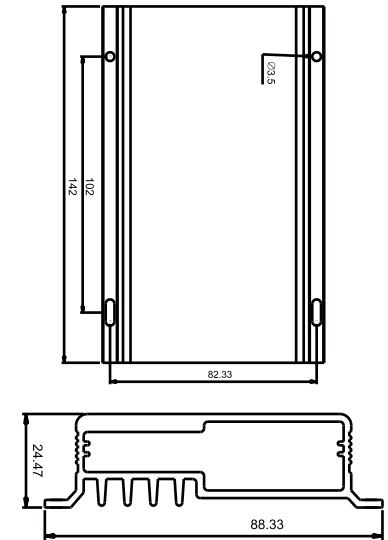

Technical Drawing

Solar LED Light System-SOLO Series

OFF-Gird Type

MPPT Solar Controller

Stainless Steel Grade 316
IP68 LED Flood L

12V200Ah Battery Dimensions

Length	522±1mm (20.6 inches)
Width	240±1mm (9.45 inches)
Height	219±1mm (8.62 inches)
Total Height	224±1mm (8.82 inches)
Terminal	Value
M5	6~7 N*m
M6	8~10 N*m
M8	10~12 N*m

Unit: mm

Unit: mm