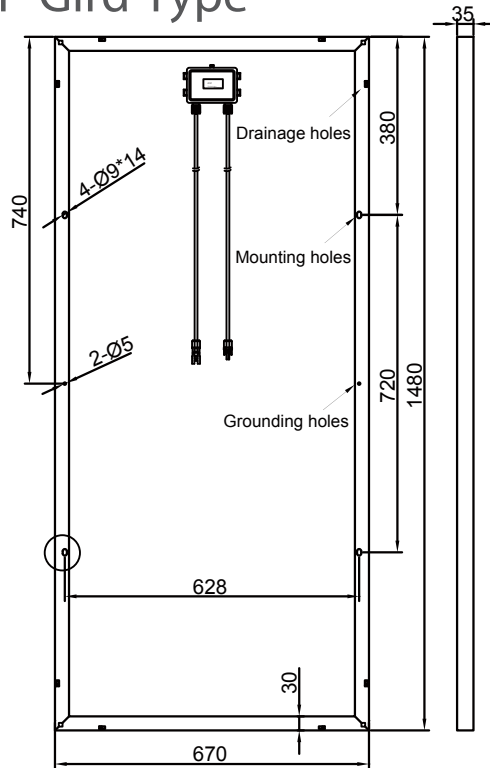

Technical Drawing

Solar LED Light System-SOLO Series

OFF-Gird Type

MPPT Solar Controller

Stainless Steel Grade 316
IP68 LED Flood L

12V200Ah Battery Dimensions

Length	522±1mm (20.6 inches)
Width	240±1mm (9.45 inches)
Height	219±1mm (8.62 inches)
Total Height	224±1mm (8.82 inches)
Terminal	Value
M5	6~7 N*m
M6	8~10 N*m
M8	10~12 N*m

Unit: mm

Unit: mm