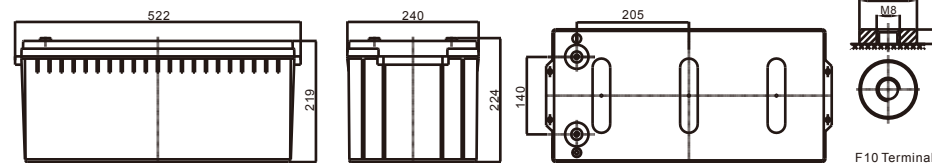

Technical Drawing

Solar LED Light System-SOLO Series

OFF-Gird Type

MPPT Solar Controller

Stainless Steel Grade 316
IP68 LED Flood L

12V200Ah Battery Dimensions

Length	522±1mm (20.6 inches)
Width	240±1mm (9.45 inches)
Height	219±1mm (8.62 inches)
Total Height	224±1mm (8.82 inches)
Terminal	Value
M5	6~7 N*m
M6	8~10 N*m
M8	10~12 N*m

Unit: mm

Unit: mm