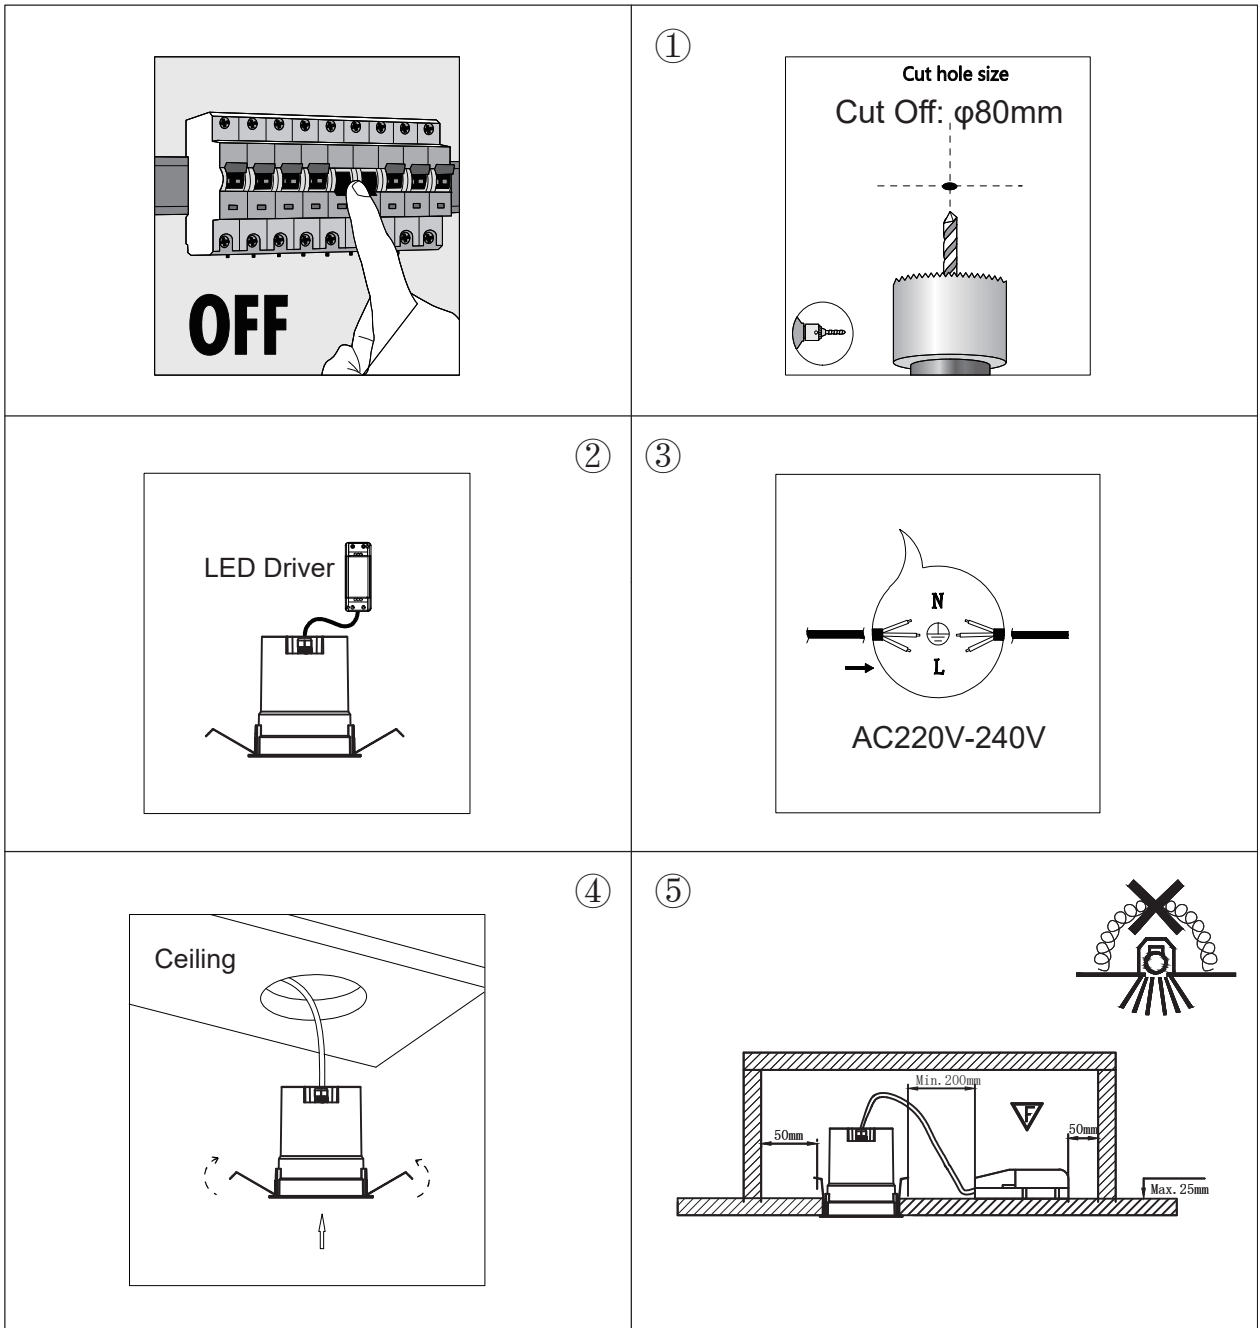

Fixture Type: LED Recessed Spot Light DRIZO Series

Remark: The fixture must be properly grounded to avoid accidental power leakage and electric shock.

The fixture must be installed by a qualified electrician. Before installing be sure to turn the power off.