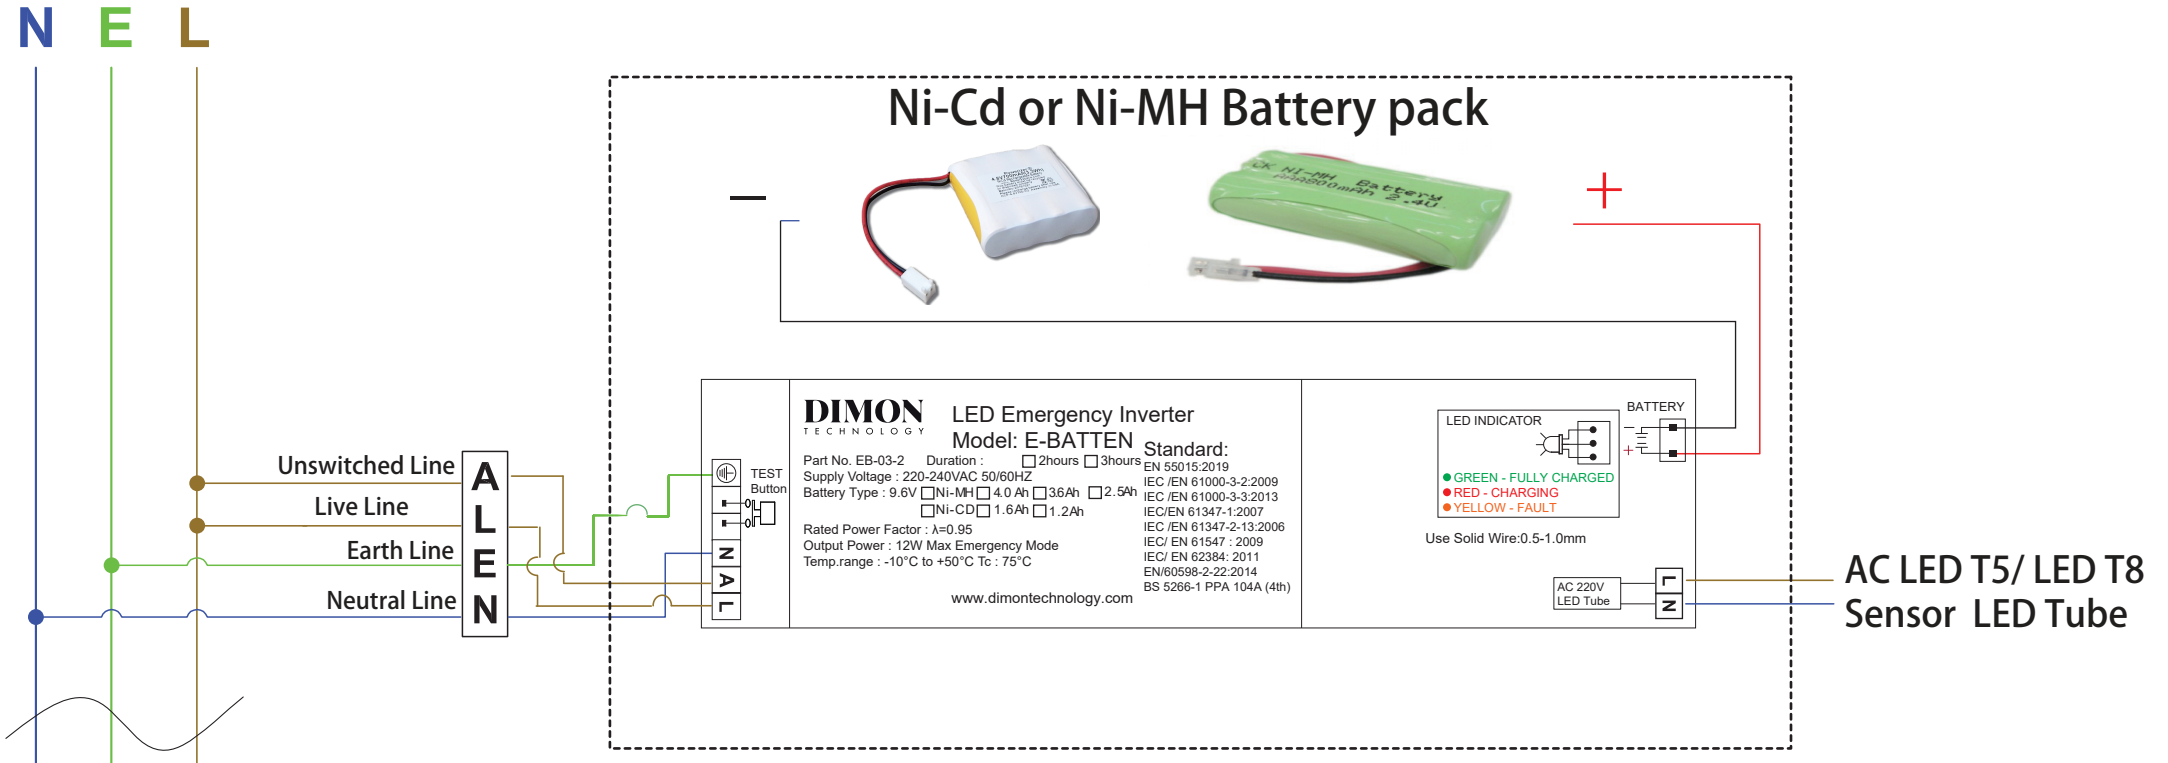

E-Batten

30% & 50% Output LED Emergency Batten For AC LED T5 & LED T8 & Sensor LED Tube

30 & 50% Output wiring with general lighting switch diagram

30% & 50% 輸出接駁燈制開關接線圖

E-Batten

30% & 50% Output LED Emergency Batten For AC LED T5 & LED T8 & Sensor LED Tube

30 & 50% Output wiring diagram (Maintained Type)

30% & 50% 輸出接線圖(常明式)

E-Batten

30% & 50% Output LED Emergency Batten For AC LED T5 & LED T8 & Sensor LED Tube

30 & 50% Output wiring diagram (Non-Maintained Type)

30% & 50% 輸出接線圖(常關式)