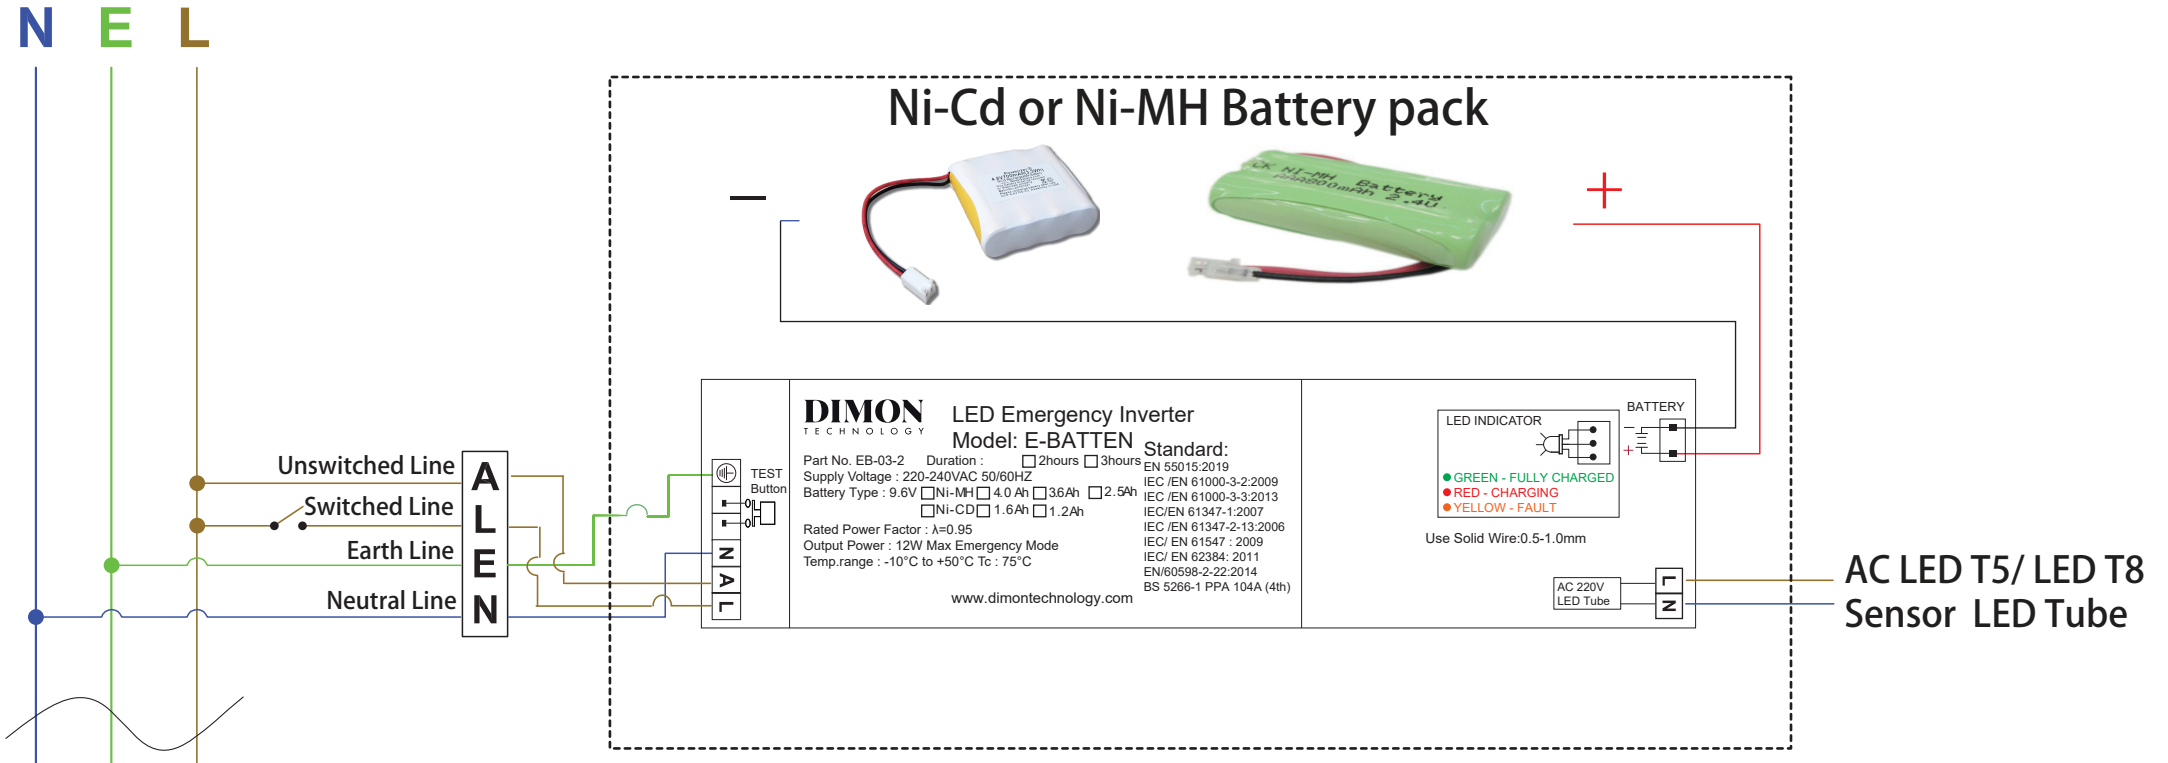

E-Batten

30% & 50% Output LED Emergency Batten For AC LED T5 & LED T8 & Sensor LED Tube

30 & 50% Output wiring with general lighting switch diagram

30% & 50% 輸出接駁燈制開關接線圖

E-Batten

30% & 50% Output LED Emergency Batten For AC LED T5 & LED T8 & Sensor LED Tube

30 & 50% Output wiring diagram (Maintained Type)

30% & 50% 輸出接線圖(常明式)

E-Batten

30% & 50% Output LED Emergency Batten For AC LED T5 & LED T8 & Sensor LED Tube

30 & 50% Output wiring diagram (Non-Maintained Type)

30% & 50% 輸出接線圖(常關式)