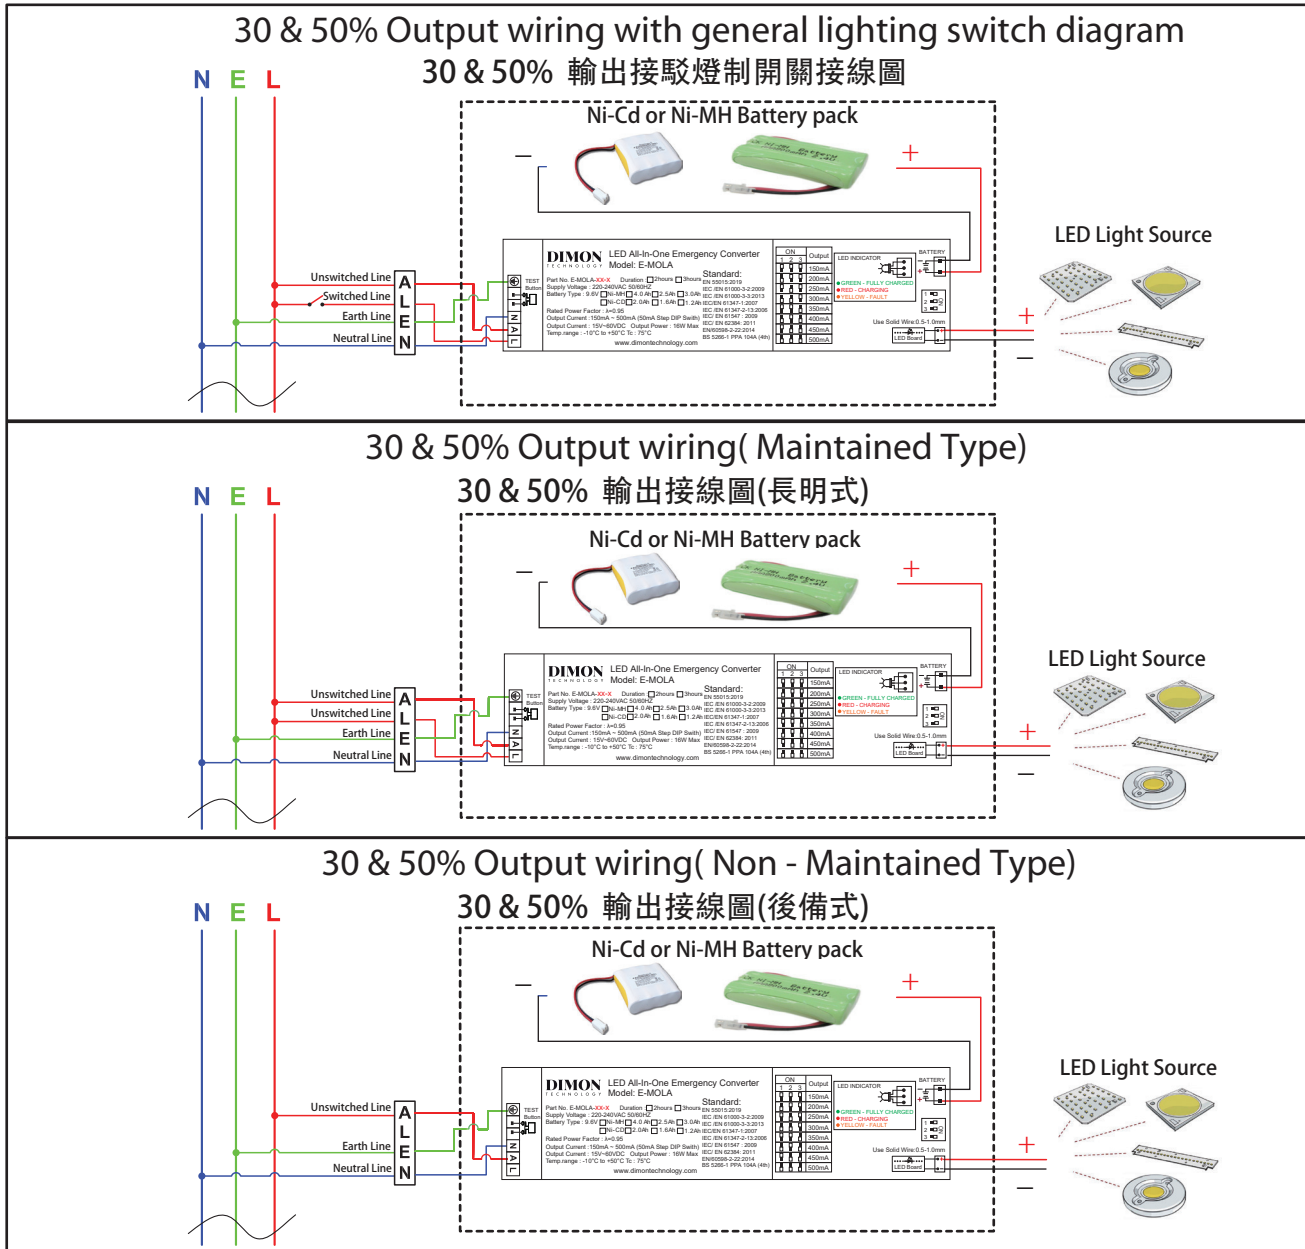

# E-MOLA

30% & 50% Output LED Emergency Power Pack - Converter for LED Lighting (No LED Driver)

## LED INDICATOR

- GREEN - FULLY CHARGED
- RED - CHARGING
- YELLOW - FAULT