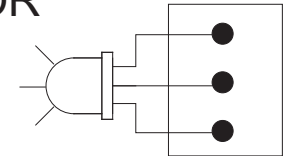

# E-MOLA

30% & 50% Output LED Emergency Power Pack - Converter for LED Lighting (No LED Driver)

## LED INDICATOR

- GREEN - FULLY CHARGED
- RED - CHARGING
- YELLOW - FAULT