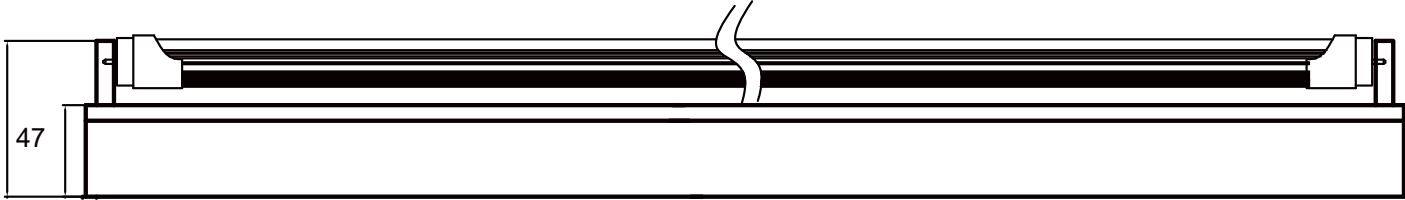

Technical Drawing-BATESA Batten

T8: 80mm
T5: 70mm

Type A