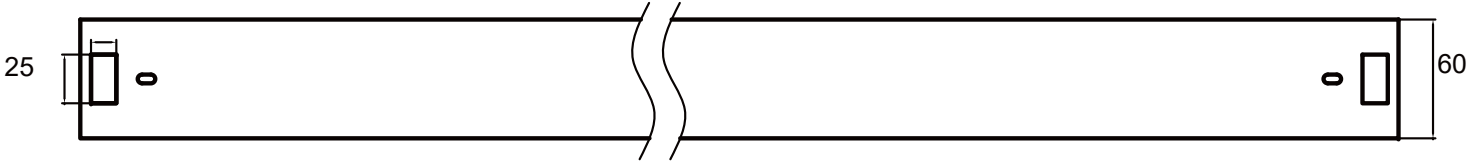

Technical Drawing-BATESA Batten

T8: 80mm
T5: 70mm

Type A