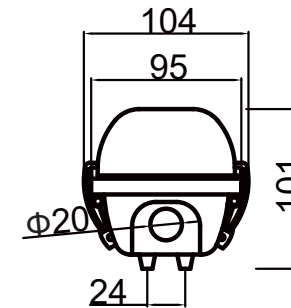

30% & 50% 輸出接線圖(後備式)

N E L

Technical Drawing-BATESA Batten

T8: 80mm
T5: 70mm

Type A

Type B

Unit: mm

Technical Drawing-BATESA Batten

Single Type:

Twin Type:

Unit: mm