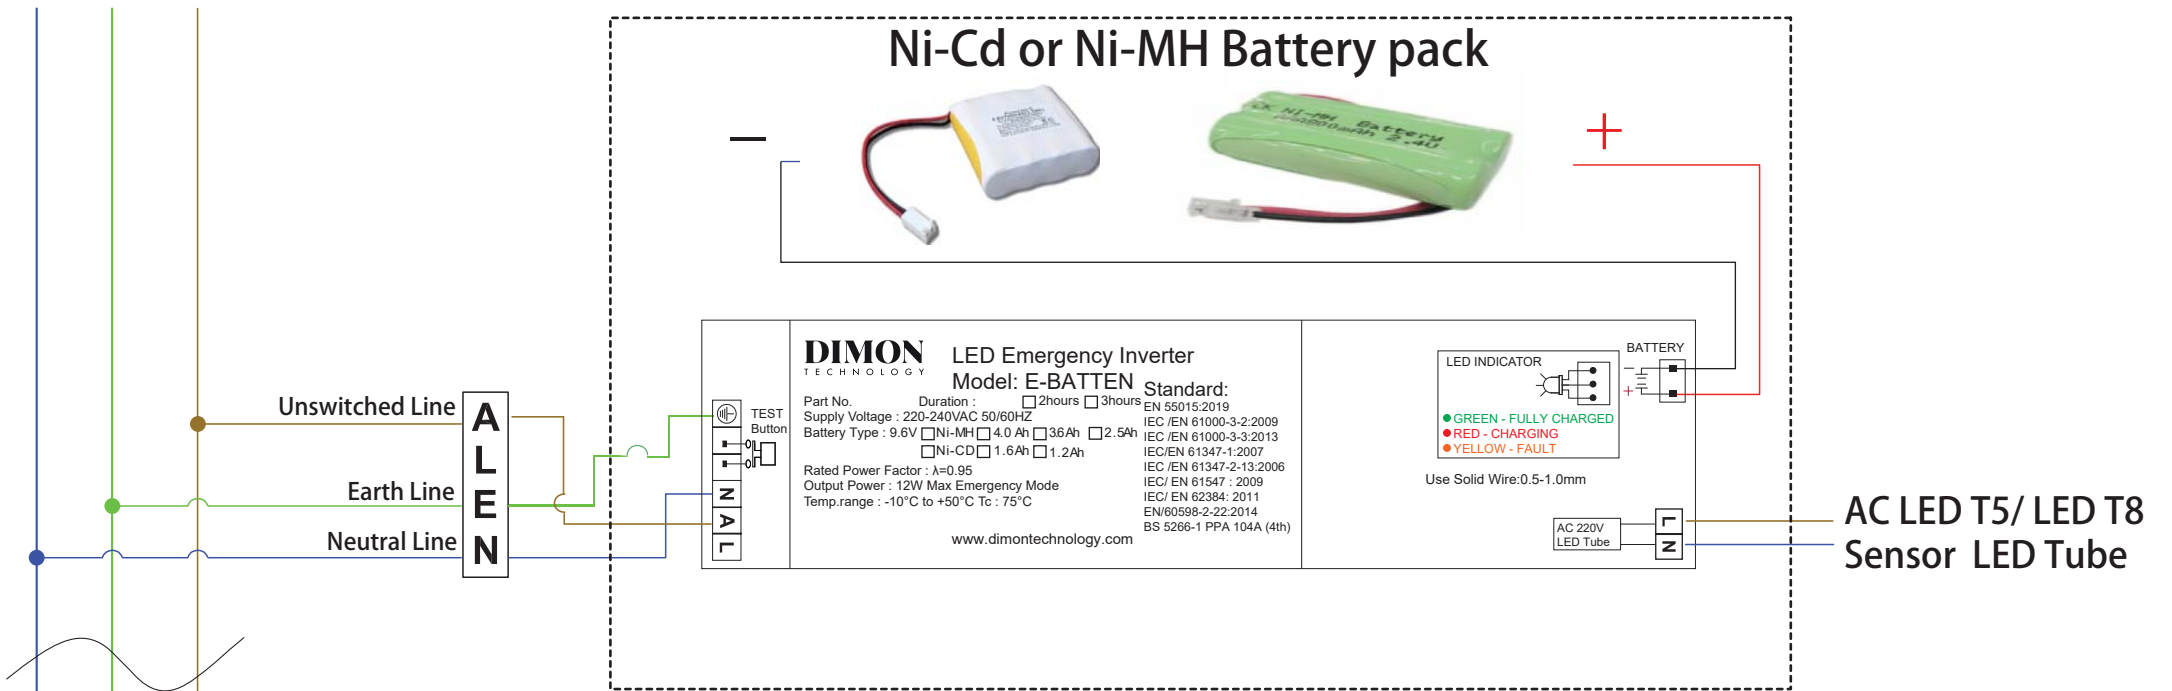

E-SOLO

30% & 50% Output LED Emergency Batten For AC LED T5 & LED T8 & Sensor LED Tube&AC LED Luminaires

30 & 50% Output wiring diagram (Non-Maintained Type)

30% & 50% 輸出接線圖(後備式)

N E L