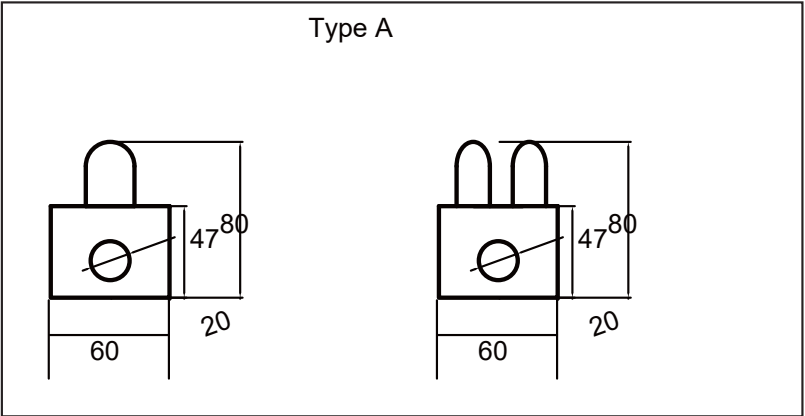

30% & 50% 輸出接線圖(後備式)

N E L

Technical Drawing-BATESA Batten

T8: 80mm
T5: 70mm

Type A

Type B

Unit: mm

Technical Drawing-BATESA Batten