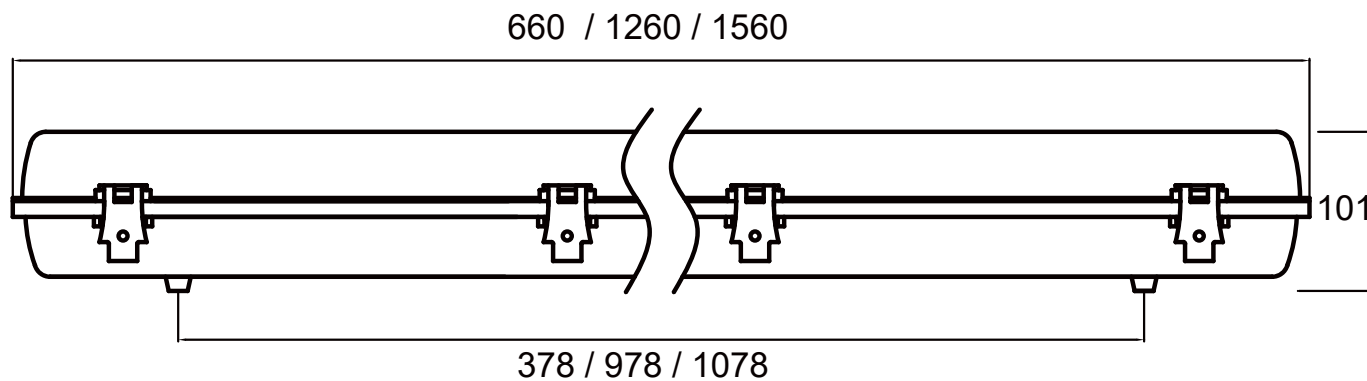

Technical Drawing IP66 Glass fibre reinforced polyester with Recyclable Aluminium and Polycarbonate Linear-Prisms diffuser WABATY-Series

Single Type:

Twin Type:

Unit: mm