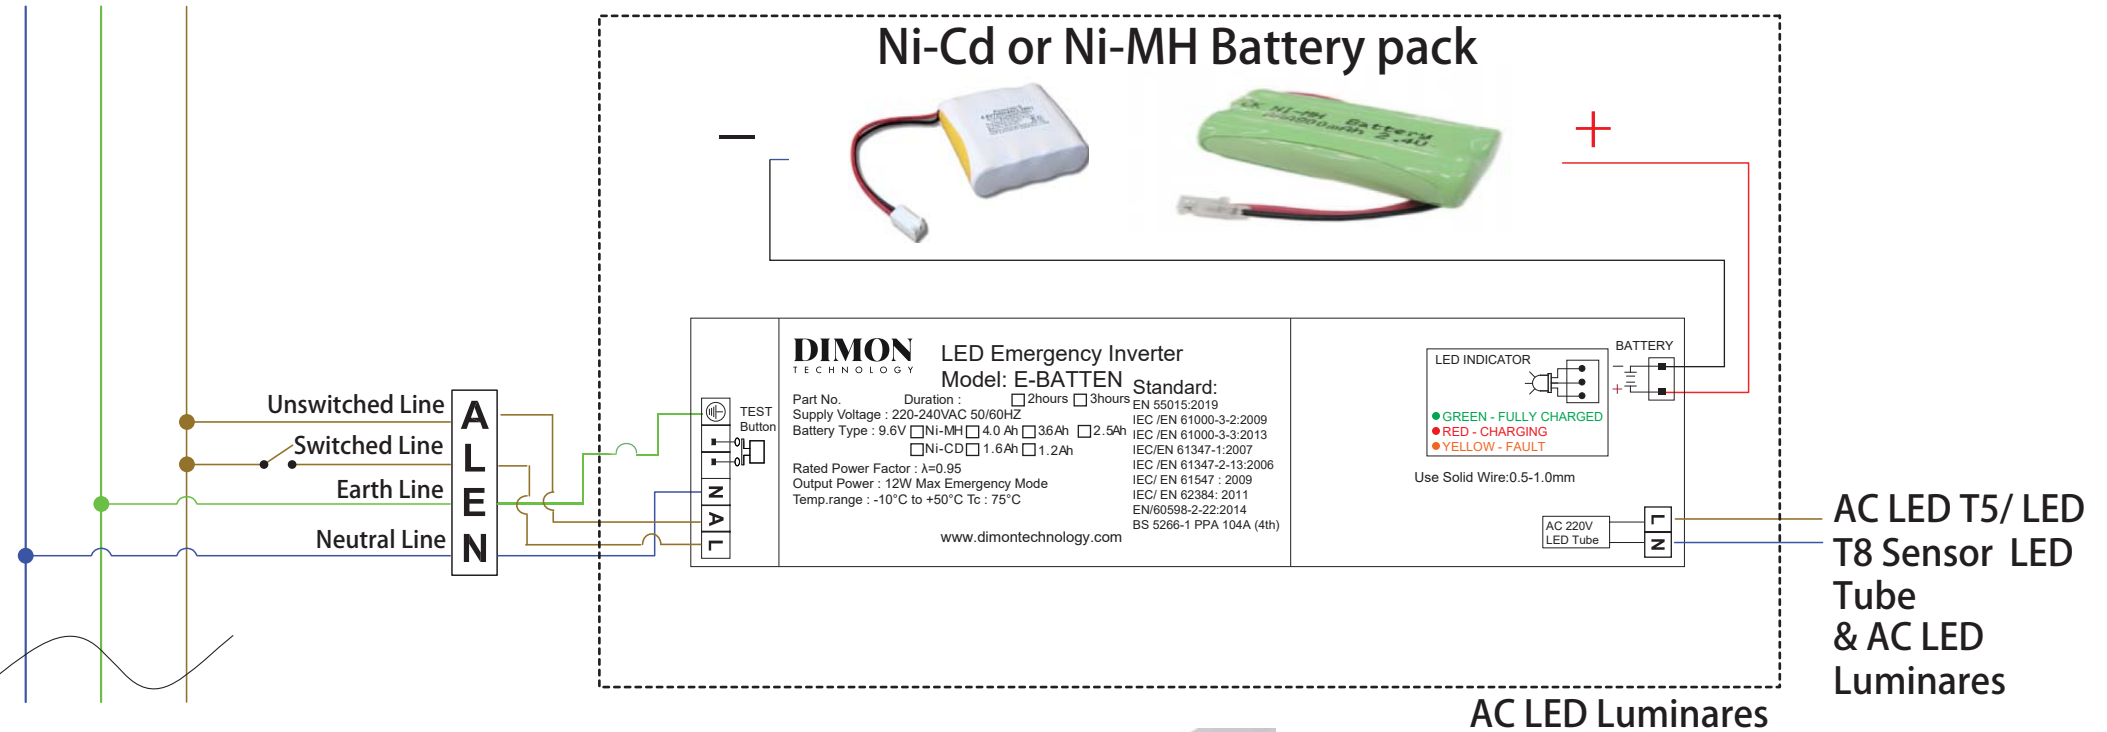

E-SOLO

30% & 50% Output LED Emergency Batten For AC LED T5 & LED T8 & Sensor LED Tube & AC LED Luminaires

30 & 50% Output wiring with general lighting switch diagram

30% & 50% 輸出接駁燈制開關接線圖

N E L

E-SOLO

30% & 50% Output LED Emergency Batten For AC LED T5 & LED T8 & Sensor LED Tube & AC LED Luminaires