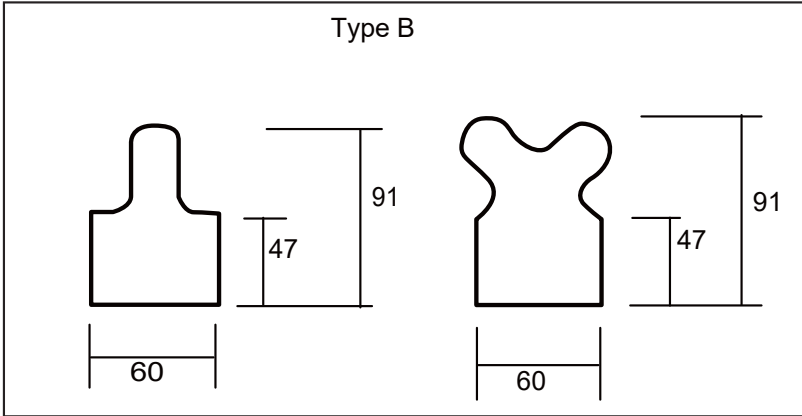

30% & 50% 輸出接線圖(後備式)

N E L

Technical Drawing-BATESA Batten

T8: 80mm
T5: 70mm

Type A

Type B

Unit: mm

Technical Drawing-BATESA Batten

Single Type:

Twin Type:

Unit: mm