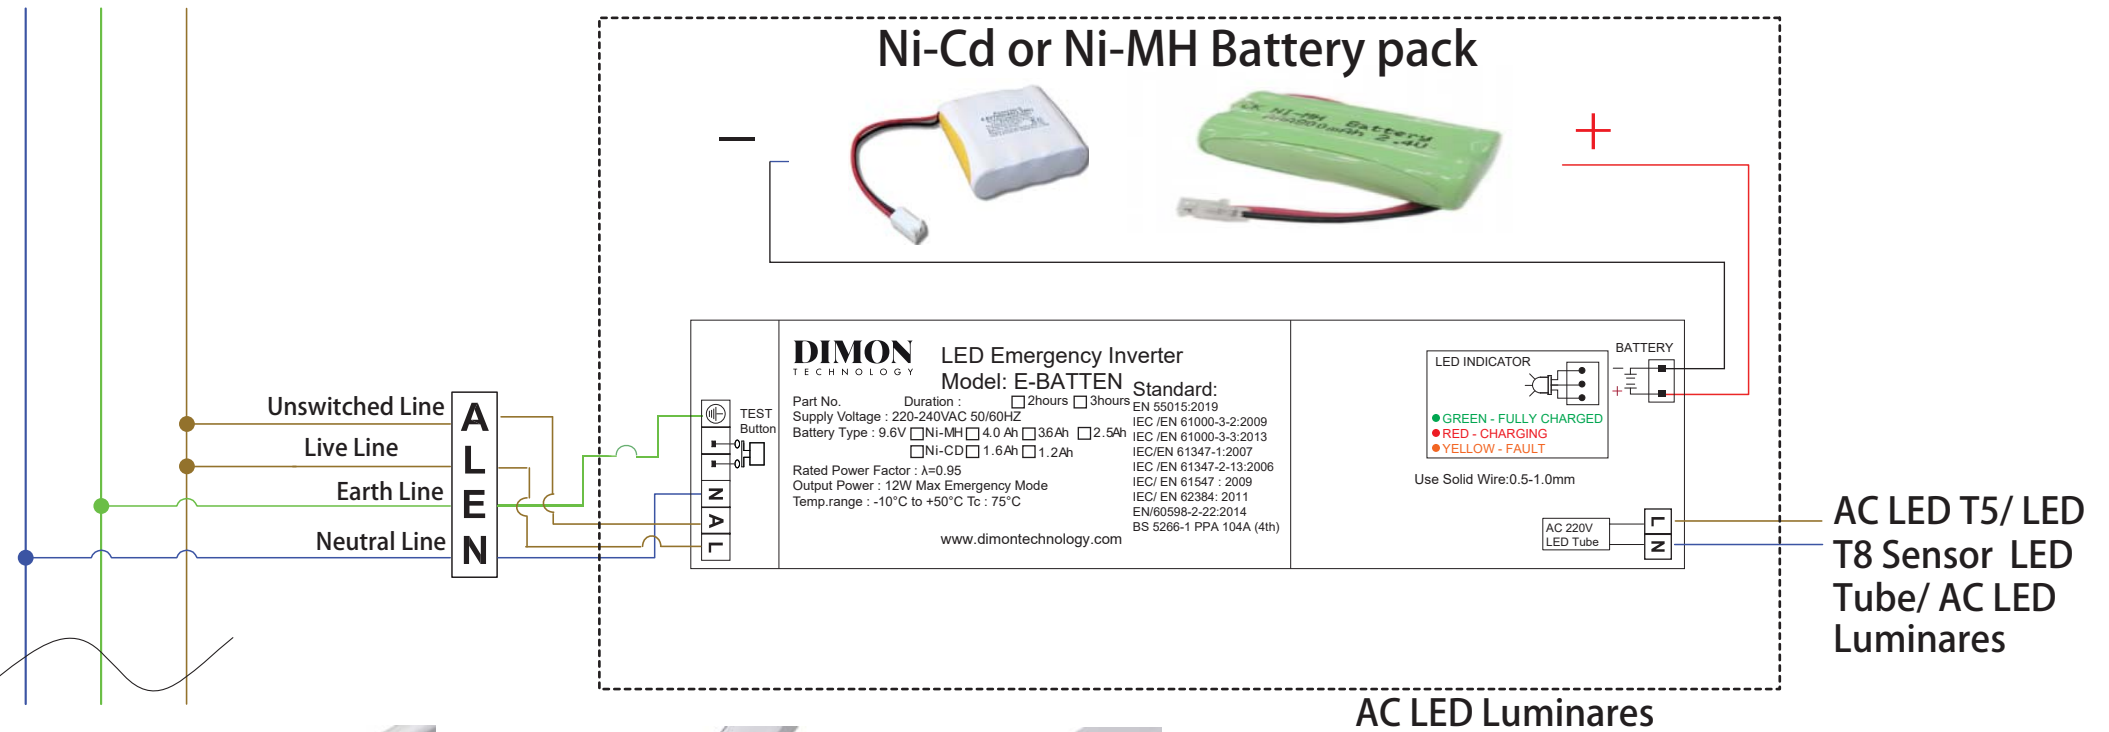

E-SOLO

30% & 50% Output LED Emergency Batten For AC LED T5 & LED T8 & Sensor LED Tube & AC LED Luminaires

30 & 50% Output wiring with general lighting switch diagram

30% & 50% 輸出接駁燈制開關接線圖

N E L

E-SOLO

30% & 50% Output LED Emergency Batten For AC LED T5 & LED T8 & Sensor LED Tube & AC LED Luminaires

30 & 50% Output wiring diagram (Maintained Type)

30% & 50% 輸出接線圖(長明式)

N E L

AC LED Luminaires

E-SOLO

30% & 50% Output LED Emergency Batten For AC LED T5 & LED T8 & Sensor LED Tube&AC LED Luminaires

30 & 50% Output wiring diagram (Non-Maintained Type)