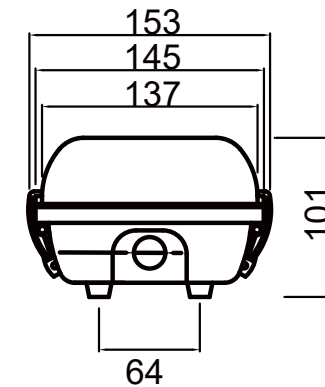

30% & 50% 輸出接線圖(後備式)

N E L

Technical Drawing-BATESA Batten

T8: 80mm
T5: 70mm

Type A

Type B

Unit: mm

Technical Drawing-BATESA Batten

Single Type:

Twin Type:

Unit: mm