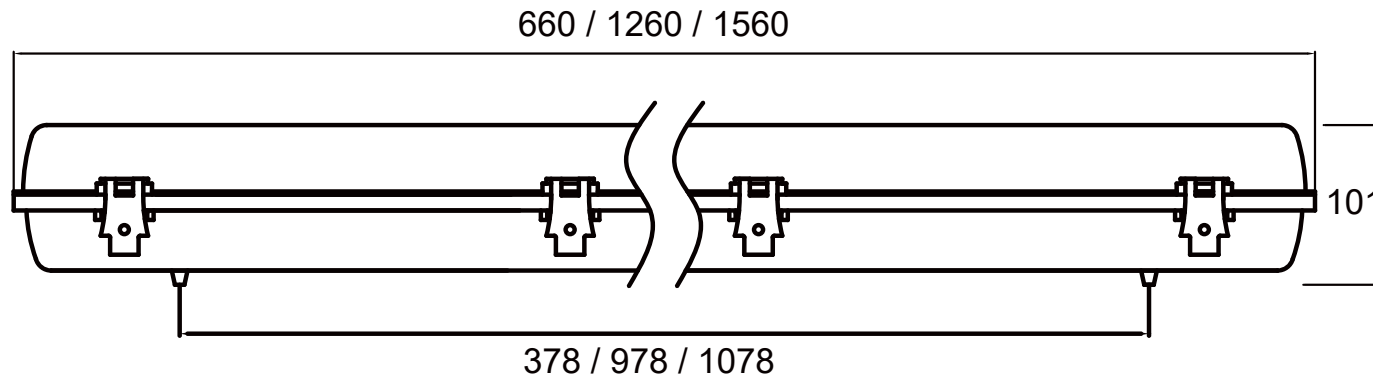

Technical Drawing IP66 Glass fibre reinforced polyester with Recyclable Aluminium and Polycarbonate Linear-Prisms diffuser WABATY-Series

Single Type: