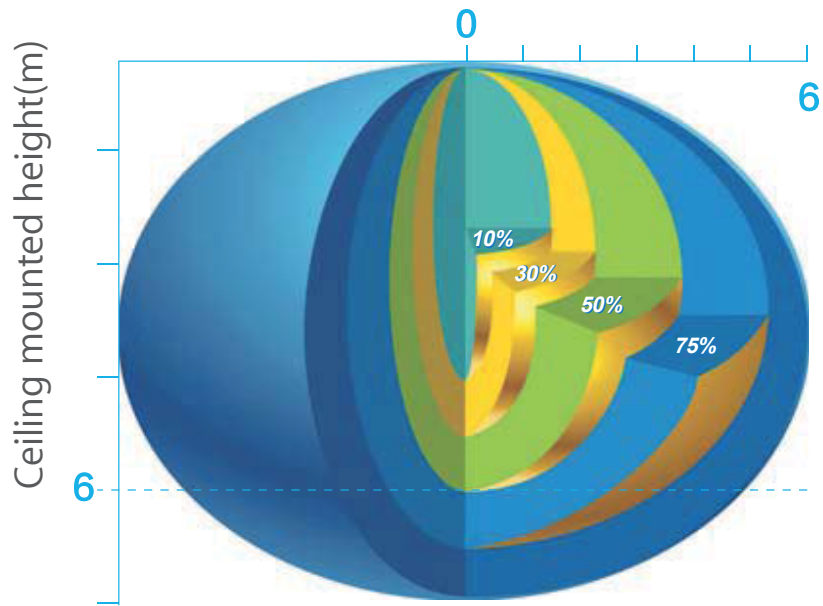

INNO-SENSOR-823 Detection Pattern

Ceiling Mounted Detection Pattern (M)

Wall Mounted Detection Pattern (M)