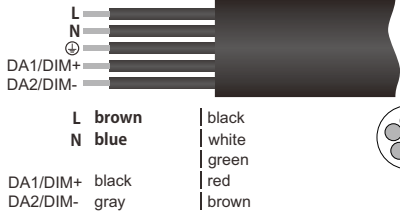

LED Post TOP

3

Non Dimmable

Dimmable

4

Non Dimmable

Dimmable

5

6

7

Warning! If the external flexible cable or cord of his luminaire is damaged, it shall be exclusively replaced by the supplier or his service agent or qualified electrician.