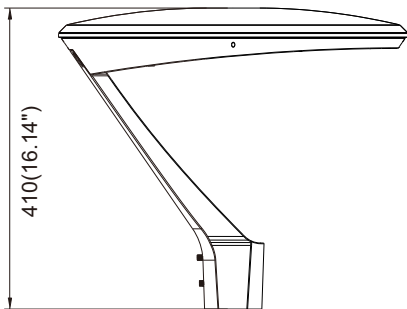

# LED Post TOP

## Physical Dimensions(Unit: mm/inch)

Normal Version

Photocell Version