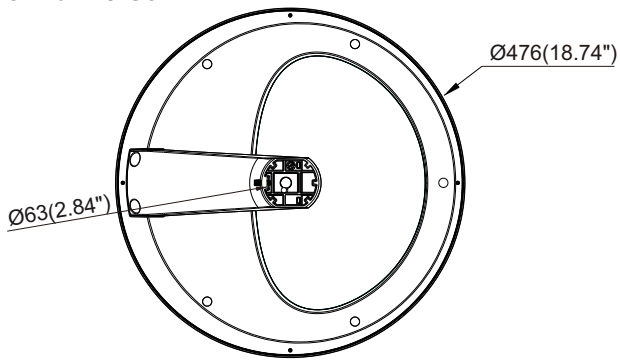

# LED Post TOP

## Physical Dimensions(Unit: mm/inch)

Normal Version

Photocell Version