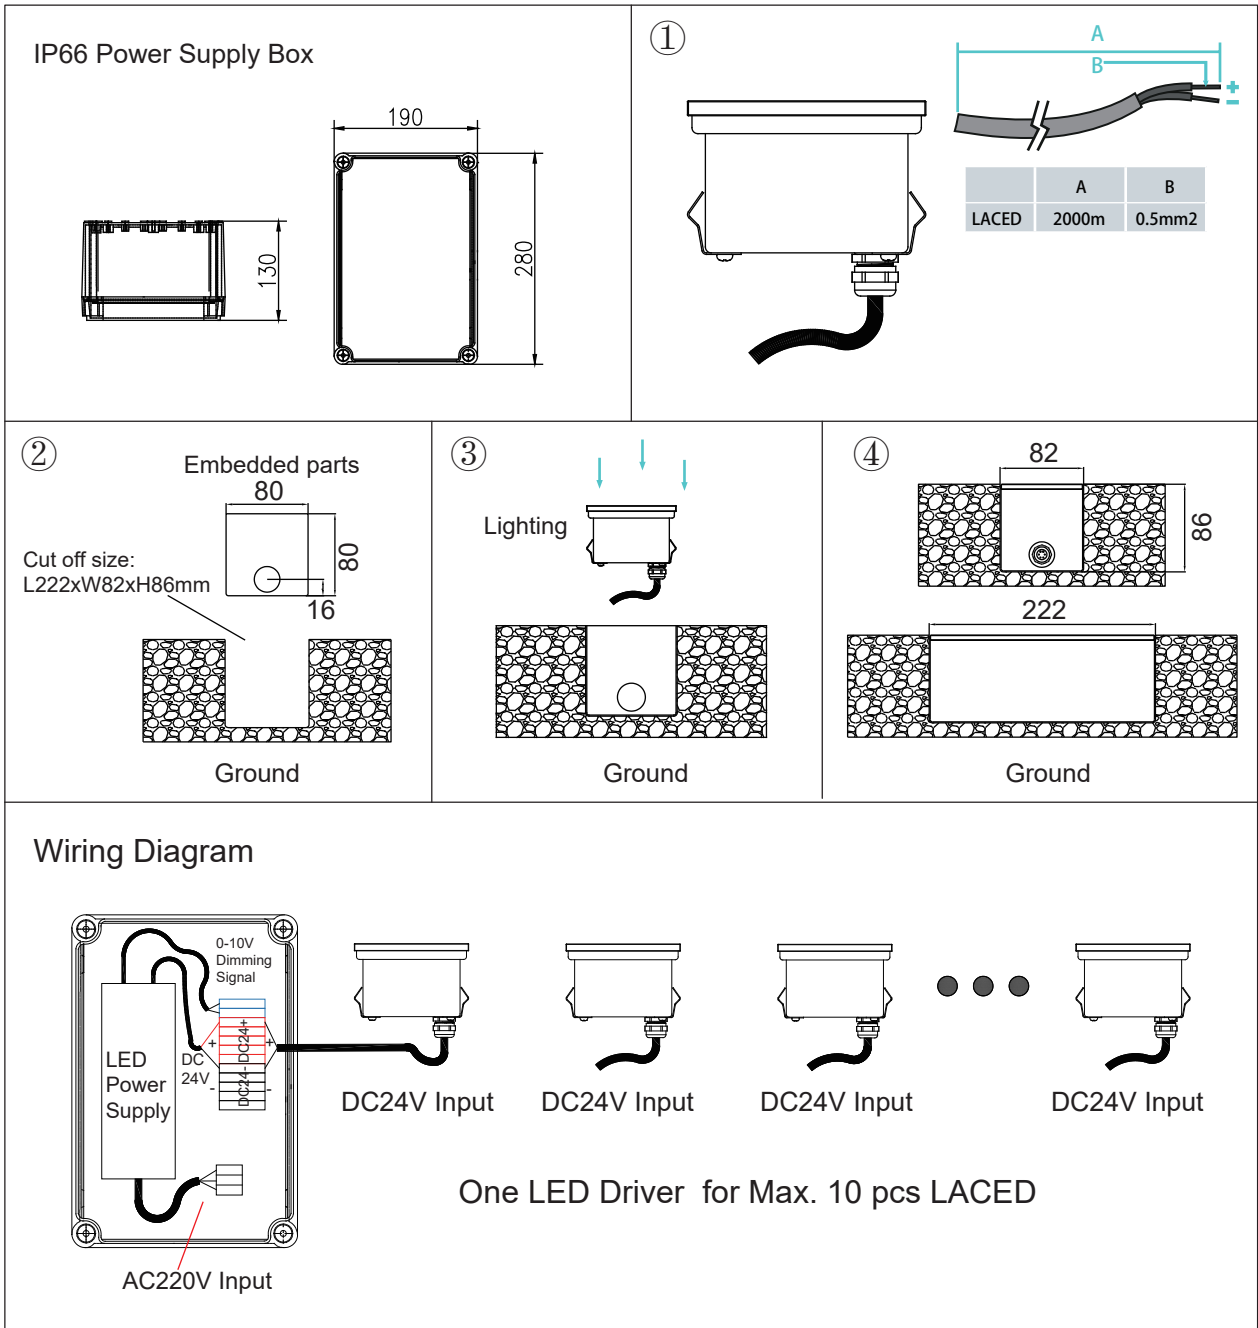

Fixture Type: LED In-ground Light LACED Series

*For more details, refer to LACED data sheet.