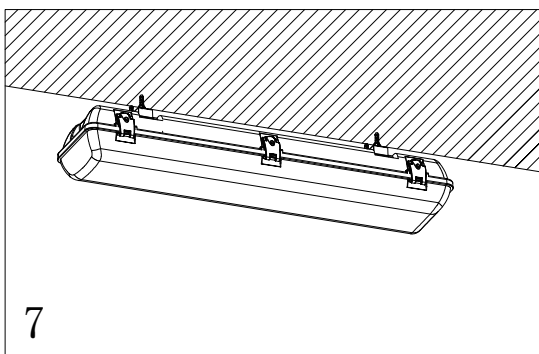

Fixture Type: LED Waterproof Twin Batten

*For more details, refer to data sheet.