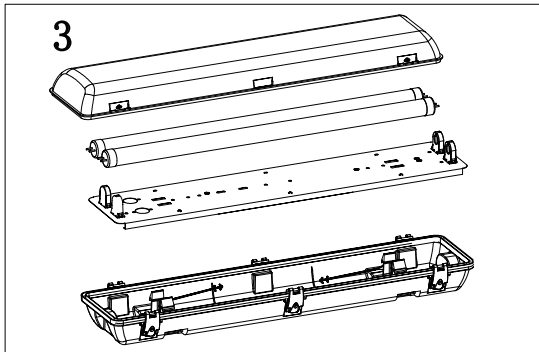

Fixture Type: LED Waterproof Twin Batten

*For more details, refer to data sheet.