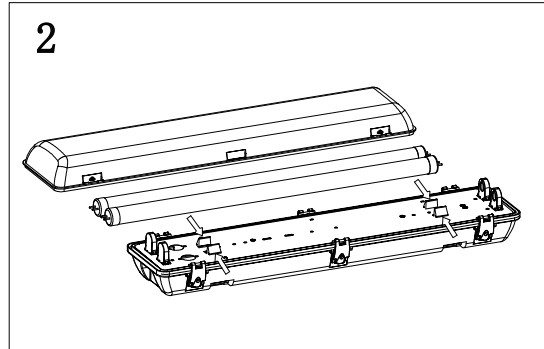

Fixture Type: LED Waterproof Twin Batten

*For more details, refer to data sheet.