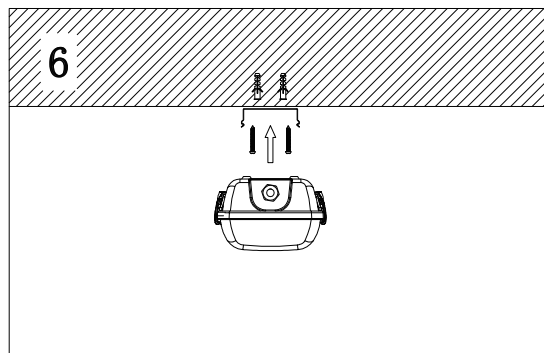

Fixture Type: LED Waterproof Twin Batten

*For more details, refer to data sheet.