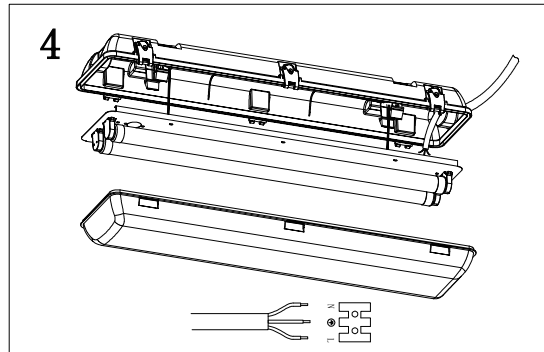

Fixture Type: LED Waterproof Twin Batten

*For more details, refer to data sheet.