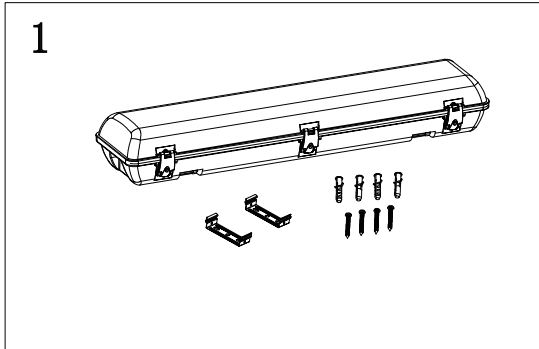

Fixture Type: LED Waterproof Twin Batten

*For more details, refer to data sheet.