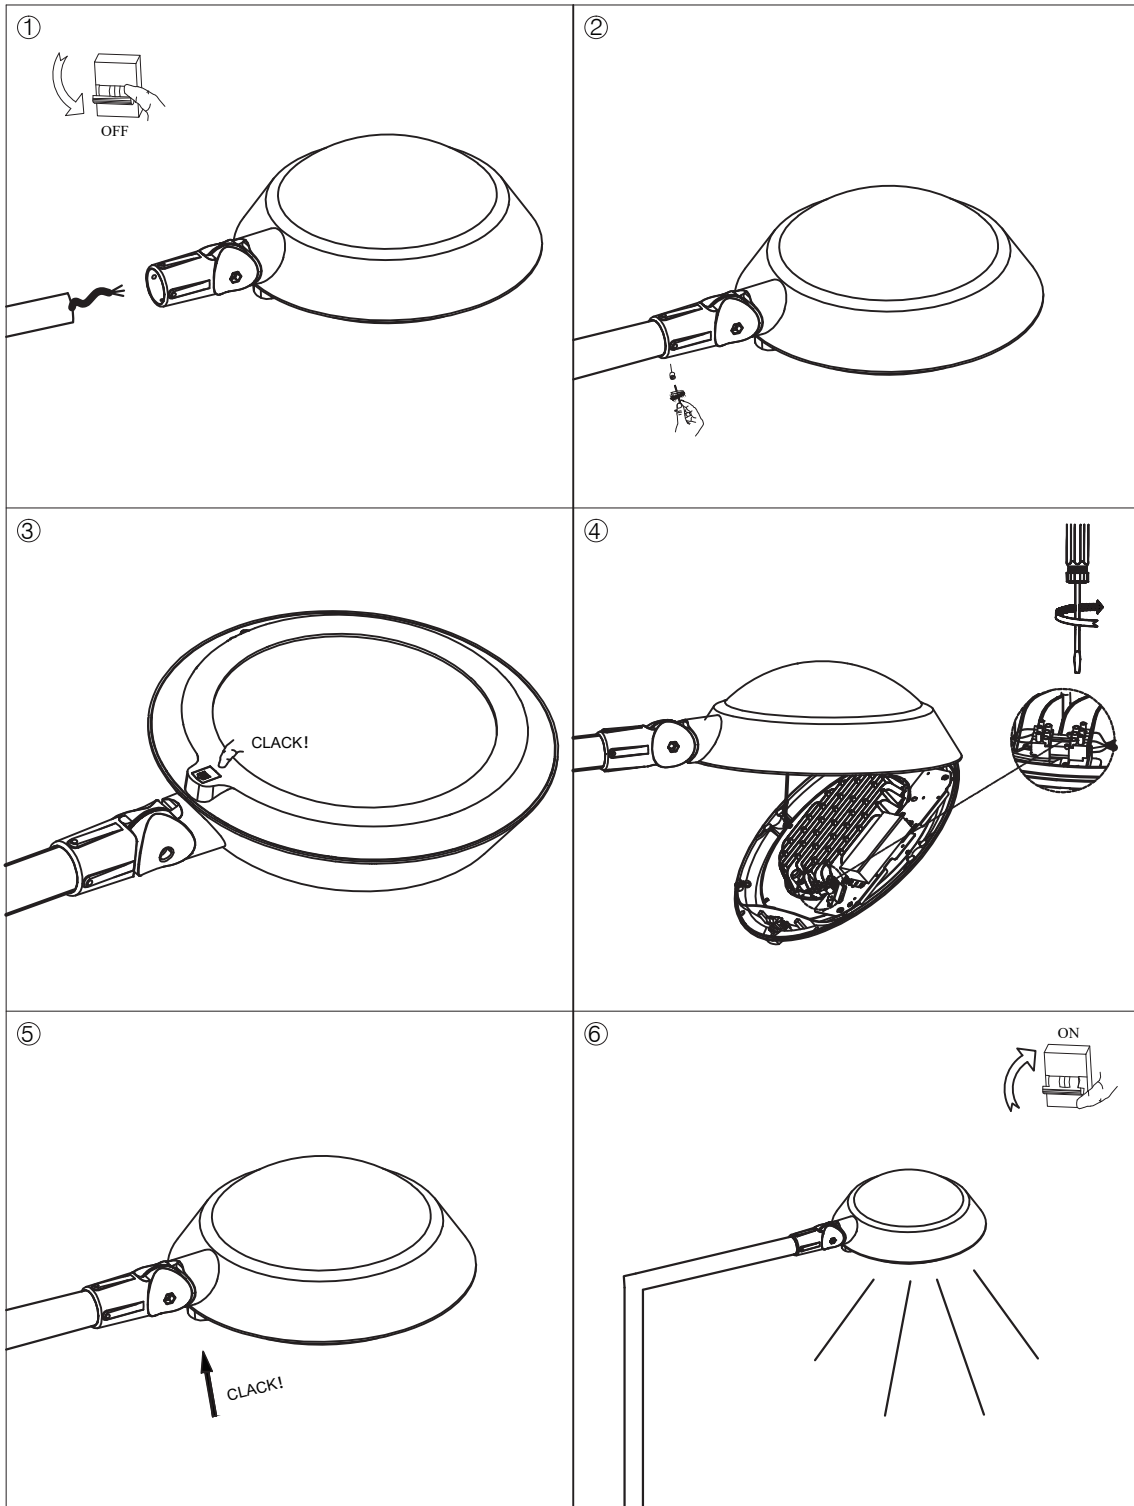

Fixture Type: LED LED Garden Light GALARY Series

*For more details, refer to the GALARY data sheet.