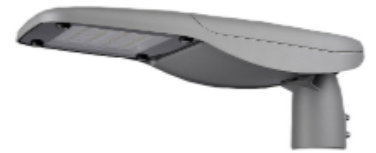

LED STREET LIGHT-SLE SERIES

SLE-M 100W-180W

SLE-S 40W-100W

SLE-X 30W-60W