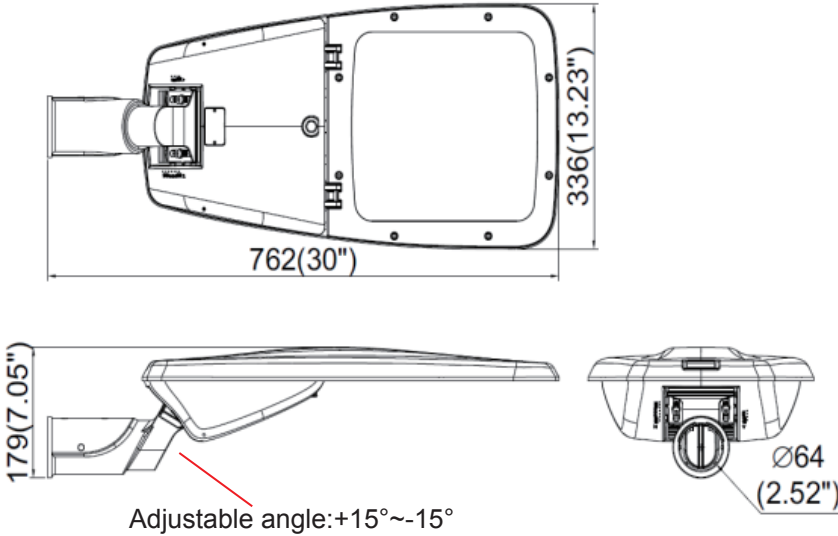

Technical Drawing

Wattage: 90W/100W/120/150W

Wattage: 90W/100W/120/150W With Photocell

Unit: mm