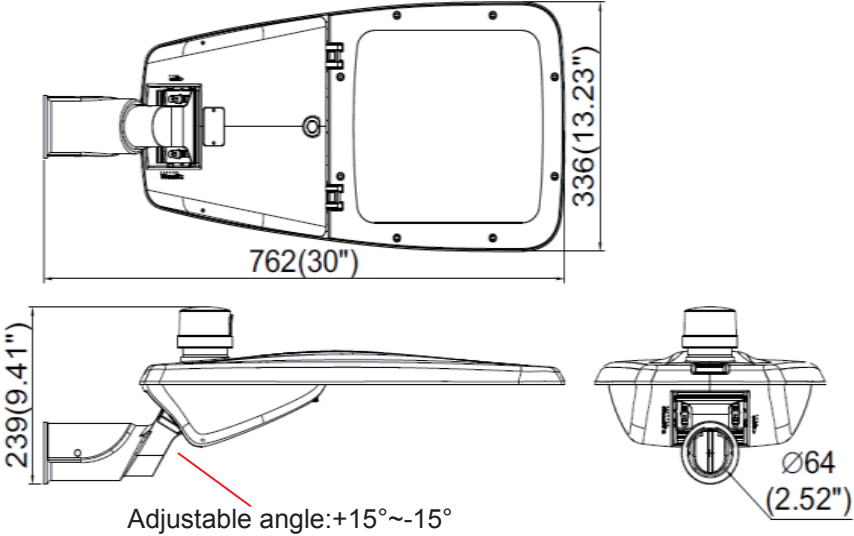

Technical Drawing

Wattage: 90W/100W/120/150W

Wattage: 90W/100W/120/150W With Photocell

Unit: mm