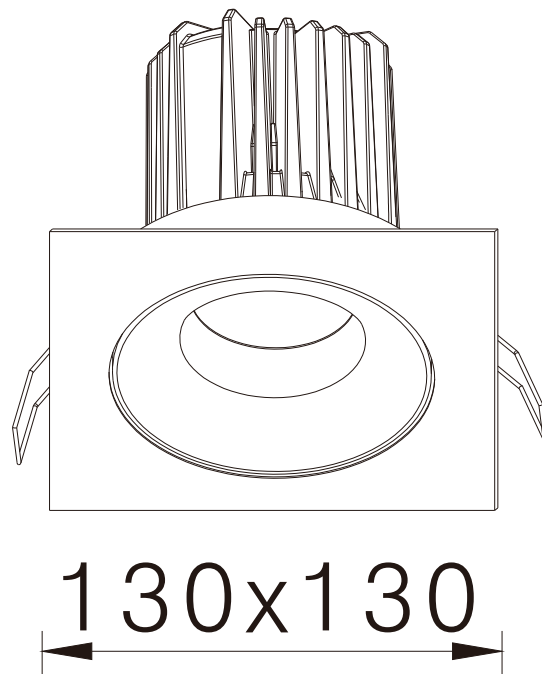

Technical Drawing  
RECESSED ADJUSTABLE SPOT LIGHT  
DRAU

**DIMON**  
TECHNOLOGY

Adjustable

$\phi$  115

Unit: mm