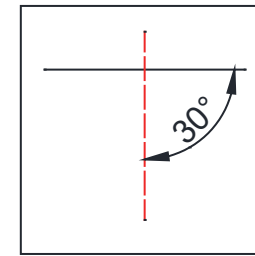

Technical Drawing  
RECESSED ADJUSTABLE SPOT LIGHT  
DRAU

**DIMON**  
TECHNOLOGY

Adjustable

$\phi$  115

Unit: mm