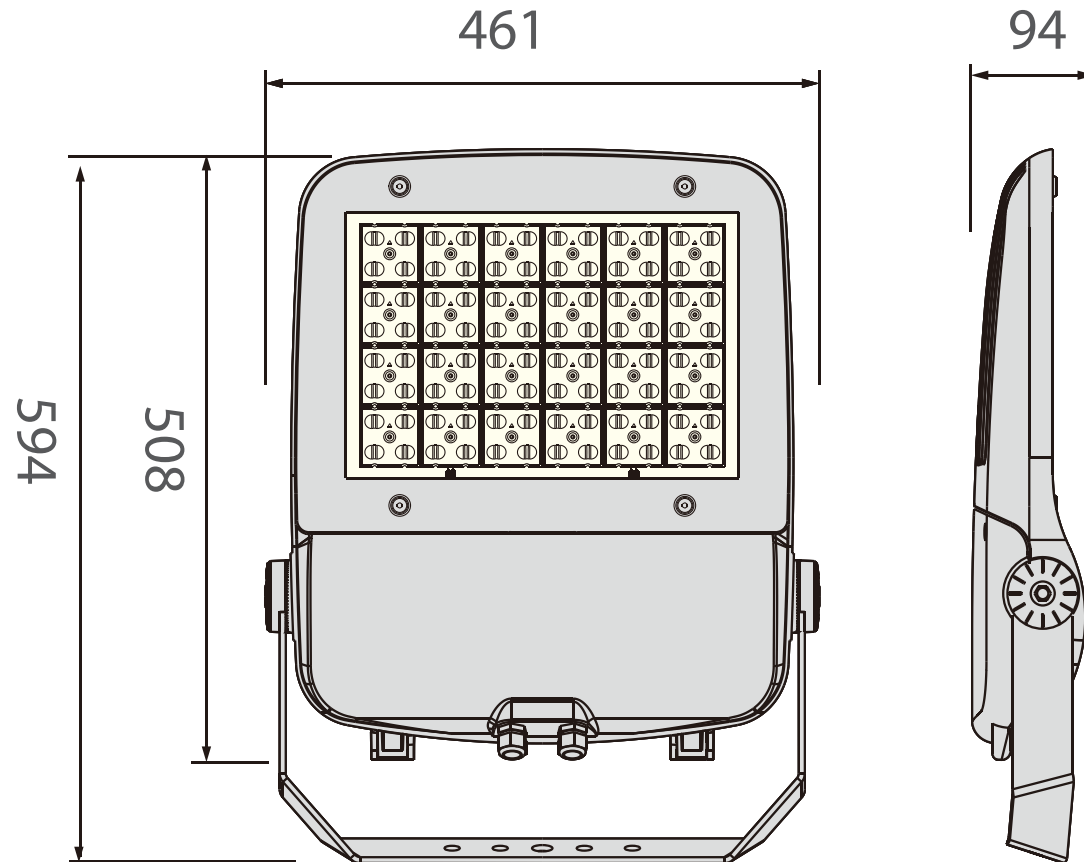

Technical Drawing
LED FLOOD LIGHT -FAB-M

DIMON
TECHNOLOGY

150W/200W/240W

Unit: mm