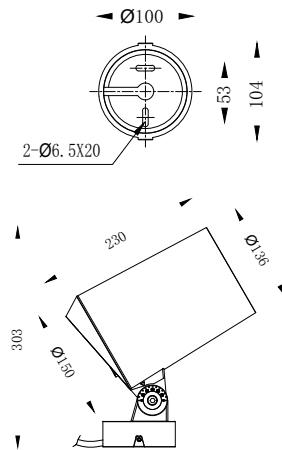

Technical Drawing

Dia: 136

Tree Mount

Wall Mount

Surface Mounted

Spike Mount

Pole Mounted

Pole & Spike Mount