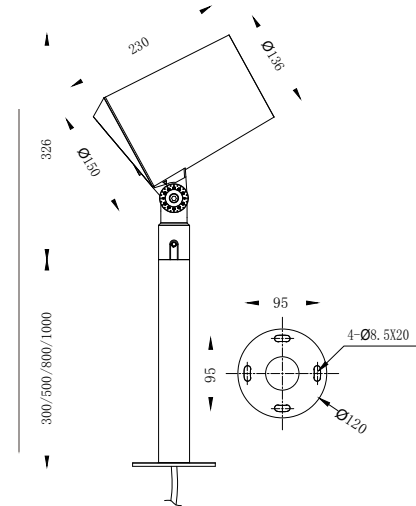

Technical Drawing

Dia: 136

Tree Mount

Wall Mount

Surface Mounted

Spike Mount

Pole Mounted

Pole & Spike Mount