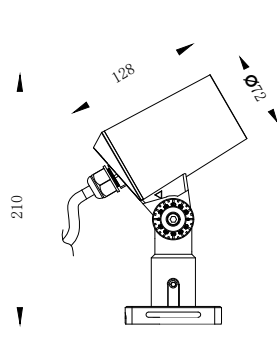

Technical Drawing

Dia: 72

Tree Mount

Wall Mount

Surface Mounted

Spike Mount

Pole Mounted

Pole & Spike Mount

Unit:mm