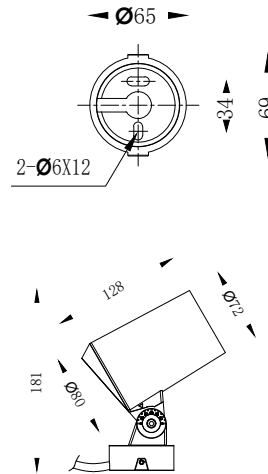

Technical Drawing

Dia: 72

Tree Mount

Wall Mount

Surface Mounted

Spike Mount

Pole Mounted

Pole & Spike Mount

Unit:mm