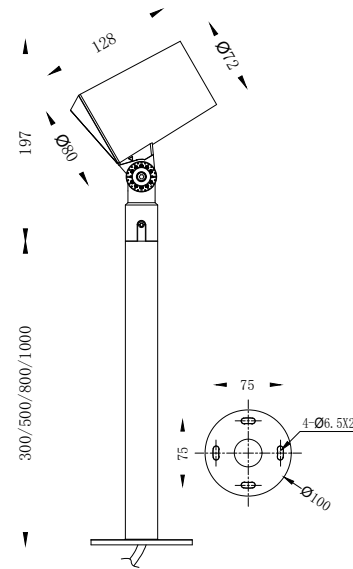

Technical Drawing

Dia: 72

Tree Mount

Wall Mount

Surface Mounted

Spike Mount

Pole Mounted

Pole & Spike Mount

Unit:mm