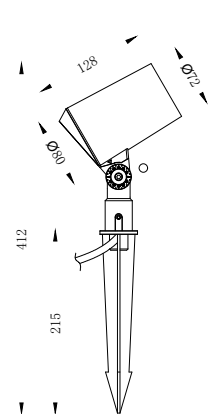

Technical Drawing

Dia: 72

Tree Mount

Wall Mount

Surface Mounted

Spike Mount

Pole Mounted

Pole & Spike Mount

Unit:mm