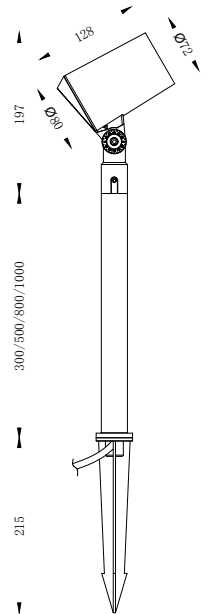

Technical Drawing

Dia: 72

Tree Mount

Wall Mount

Surface Mounted

Spike Mount

Pole Mounted

Pole & Spike Mount

Unit:mm