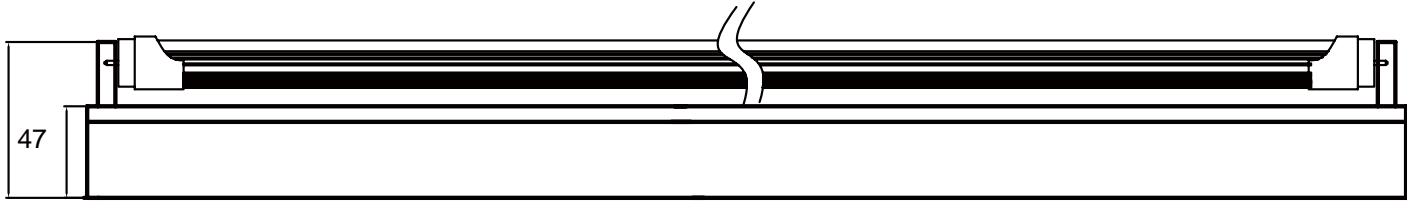

Technical Drawing-BATESA Batten

T8: 80mm
T5: 70mm

Type A

Type B

Unit: mm

Technical Drawing-BATESA Batten

Type C Prismatic Diffuser	
DP-Double tube prismatic diffuser	SP-Single tube prismatic diffuser
<p>Twins fluo.tube</p>	<p>Single fluo.tube</p>

Unit: mm