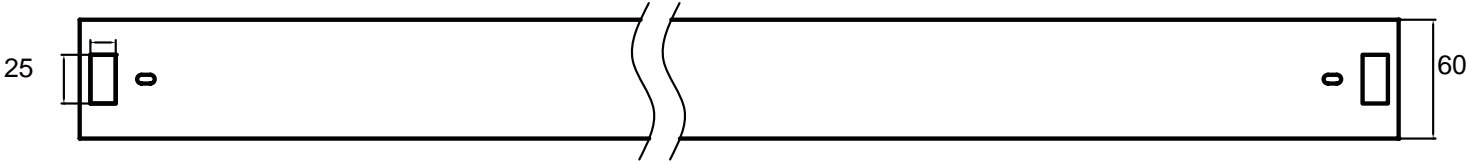

Technical Drawing-BATESA Batten

T8: 80mm
T5: 70mm

Type A

Type B

Unit: mm

Technical Drawing-BATESA Batten

Type C Prismatic Diffuser	
DP-Double tube prismatic diffuser	SP-Single tube prismatic diffuser
<p>Twins fluo.tube</p>	<p>Single fluo.tube</p>

Unit: mm