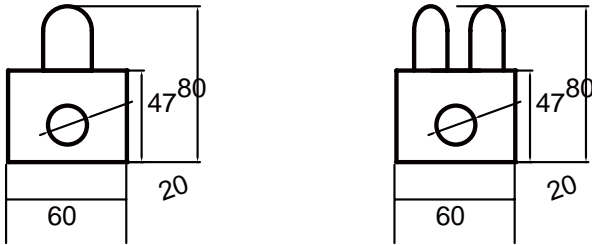

Technical Drawing-BATESA Batten

T8: 80mm
T5: 70mm

Type A

Type B

Unit: mm

Technical Drawing-BATESA Batten

Type C Prismatic Diffuser	
DP-Double tube prismatic diffuser	SP-Single tube prismatic diffuser
<p>Twins fluo.tube</p>	<p>Single fluo.tube</p>

Unit: mm