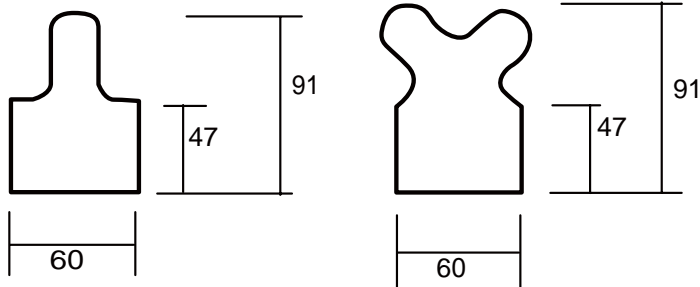

Technical Drawing-BATESA Batten

T8: 80mm
T5: 70mm

Type A

Type B

Unit: mm

Technical Drawing-BATESA Batten

Type C Prismatic Diffuser	
DP-Double tube prismatic diffuser	SP-Single tube prismatic diffuser
<p>Twins fluo.tube</p>	<p>Single fluo.tube</p>

Unit: mm