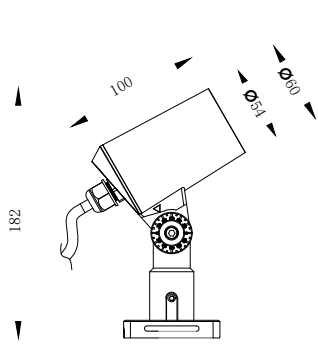

Technical Drawing

Dia: 54

Tree Mount

Wall Mount

Surface Mounted

Spike Mount

Pole Mounted

Pole & Spike Mount

Unit:mm