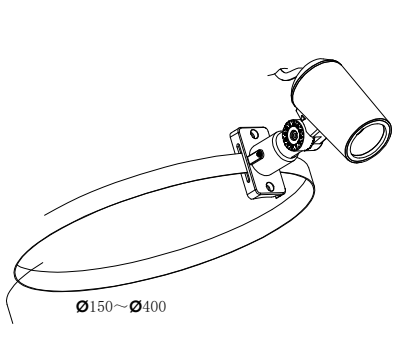

Technical Drawing

Dia: 54

Tree Mount

Wall Mount

Surface Mounted

Spike Mount

Pole Mounted

Pole & Spike Mount

Unit:mm