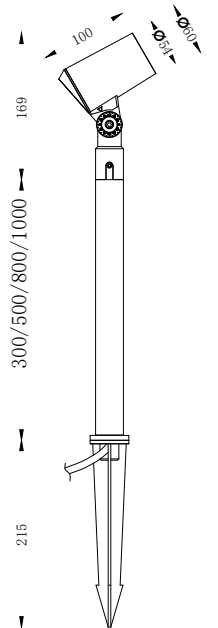

Technical Drawing

Dia: 54

Tree Mount

Wall Mount

Surface Mounted

Spike Mount

Pole Mounted

Pole & Spike Mount

Unit:mm