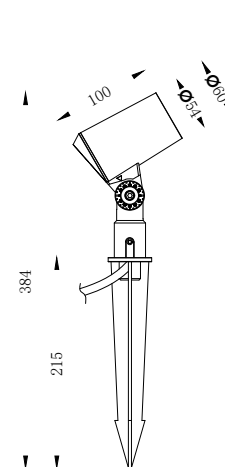

Technical Drawing

Dia: 54

Tree Mount

Wall Mount

Surface Mounted

Spike Mount

Pole Mounted

Pole & Spike Mount

Unit:mm