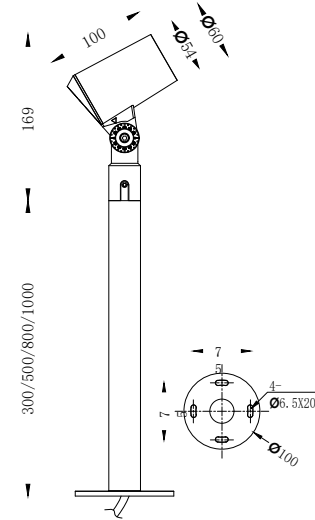

Technical Drawing

Dia: 54

Tree Mount

Wall Mount

Surface Mounted

Spike Mount

Pole Mounted

Pole & Spike Mount

Unit:mm