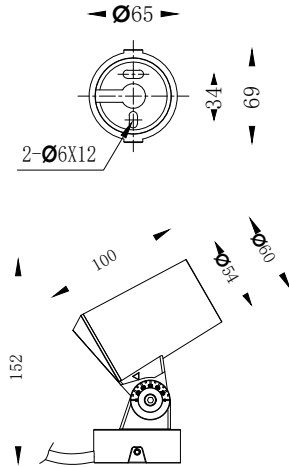

Technical Drawing

Dia: 54

Tree Mount

Wall Mount

Surface Mounted

Spike Mount

Pole Mounted

Pole & Spike Mount

Unit:mm