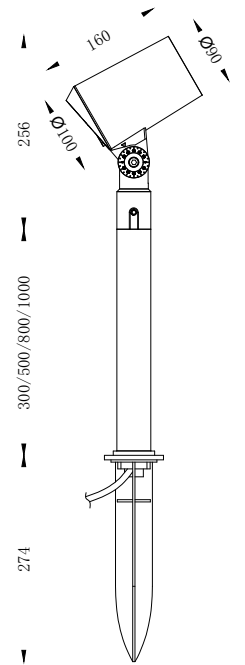

Technical Drawing

Dia: 90

Tree Mount

Wall Mount

Surface Mounted

Spike Mount

Pole Mounted

Pole & Spike Mount

Unit:mm