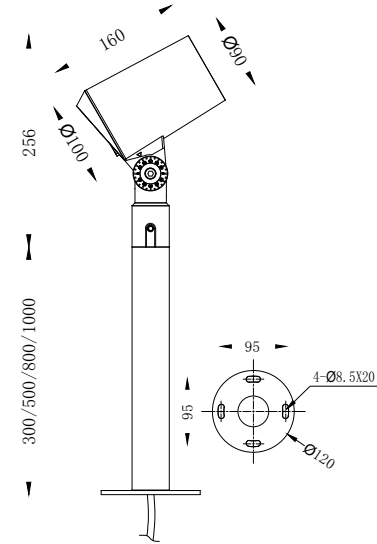

Technical Drawing

Dia: 90

Tree Mount

Wall Mount

Surface Mounted

Spike Mount

Pole Mounted

Pole & Spike Mount

Unit:mm