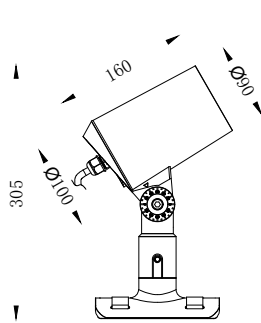

Technical Drawing

Dia: 90

Tree Mount

Wall Mount

Surface Mounted

Spike Mount

Pole Mounted

Pole & Spike Mount

Unit:mm