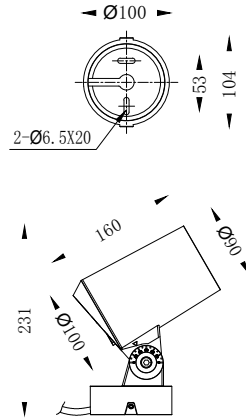

Technical Drawing

Dia: 90

Tree Mount

Wall Mount

Surface Mounted

Spike Mount

Pole Mounted

Pole & Spike Mount

Unit:mm