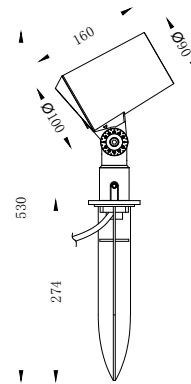

Technical Drawing

Dia: 90

Tree Mount

Wall Mount

Surface Mounted

Spike Mount

Pole Mounted

Pole & Spike Mount

Unit:mm