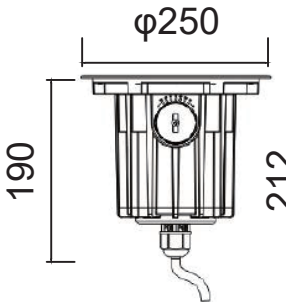

Technical Drawing-Standard Version
Tilt angle (+/-25 degree)

1x3W Mono Color
1x3W RGB Color

3x3W Mono Color
3x3W RGB Color

6x3W Mono Color
3x3W RGB Color

φ85

φ119

φ147

Embedded part

Embedded part

Embedded part

Depth Illuminant
Adjustable Beam Direction Series

Unit: mm

Technical Drawing-Standard Version

Tilt angle (+/-25 degree)

9x3W Mono Color
9x3W RGB Color

12x3W Mono Color
12x3W RGB Color

18x3W Mono Color
18x3W RGB Color

φ165

φ193

φ223

Unit:
mm

Embedded part

Embedded part

Embedded part

Depth Illuminant
Adjustable Beam Direction Series

Accessories

Honeycomb
louver

Technical Drawing-COB Version

Tilt angle (+/-25 degree)

1x6W RGBW or Mono Color
1x10W RGBW or Mono Color

1x15W Mono Color

φ119