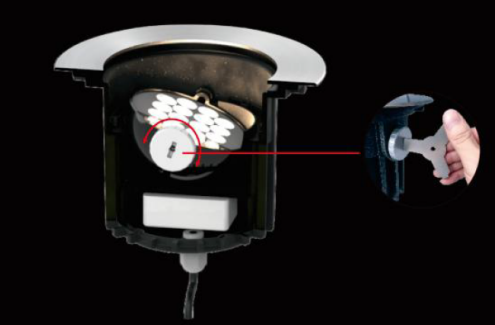

Technical Drawing-Standard Version
Tilt angle (+/-25 degree)

1x3W Mono Color
1x3W RGB Color

3x3W Mono Color
3x3W RGB Color

6x3W Mono Color
3x3W RGB Color

φ85

φ119

φ147

Embedded part

Embedded part

Embedded part

Depth Illuminant
Adjustable Beam Direction Series

Unit: mm

Technical Drawing-Standard Version

Tilt angle (+/-25 degree)

9x3W Mono Color
9x3W RGB Color

12x3W Mono Color
12x3W RGB Color

Depth Illuminant
Adjustable Beam Direction Series

Accessories

Honeycomb
louver

Technical Drawing-COB Version

Tilt angle (+/-25 degree)

1x6W RGBW or Mono Color
1x10W RGBW or Mono Color

1x15W Mono Color

φ119

Embedded part

Depth Illuminant
Adjustable Beam Direction Series

Accessories

Honeycomb
louver

Technical Drawing-Standard Version
Anti-glare Depth Illuminare (Non-Tilt- Angle)

1x3W Mono Color
1x3W RGB Color

3x3W Mono Color
3x3W RGB Color