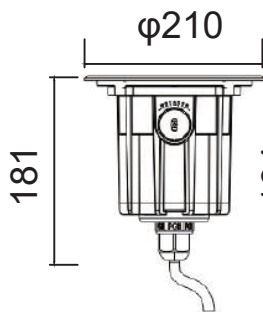

Depth Illuminant
Adjustable Beam Direction Series

Accessories

Honeycomb
louver

Technical Drawing-COB Version

Tilt angle (+/-25 degree)

1x6W RGBW or Mono Color
1x10W RGBW or Mono Color

1x15W Mono Color

φ119

Embedded part

φ147

Embedded part

Unit:mm

Accessories

Honeycomb louver

Technical Drawing-COB Version
Tilt angle (+/-25 degree)

1x20W Mono Color

1x25W Mono Color

1x30W Mono Color

φ165

φ193

φ223

Unit:
mm

Embedded part

Embedded part

Embedded part

Depth Illuminant
Adjustable Beam Direction Series

Accessories

Honeycomb
louver

Technical Drawing-Standard Version
Anti-glare Depth Illuminare (Non-Tilt- Angle)

1x3W Mono Color
1x3W RGB Color

3x3W Mono Color
3x3W RGB Color