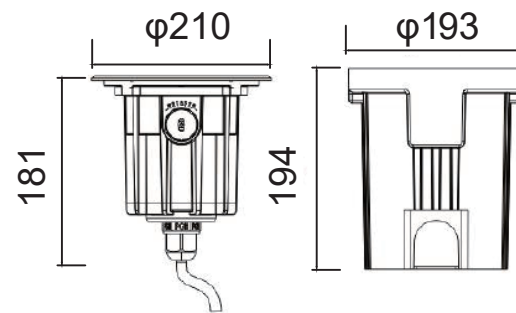

18x3W Mono Color
18x3W RGB Color

Embedded part

Embedded part

Embedded part

Accessories

Honeycomb
louver

Unit: mm

Technical Drawing-COB Version Anti-glare Depth Illuminare-Non-Tilt- Angle

1x10W Mono Color

1x15W Mono Color

Accessories

Honeycomb
louver

Embedded part

Embedded part

Unit:mm

Technical Drawing-COB Version Anti-glare Depth Illuminare-Non-Tilt- Angle

1x20W Mono Color

1x25W Mono Color

1x30W Mono Color

Accessories

Honeycomb louver

φ165

Embedded part

φ193

Embedded part

φ223

Embedded part

Unit: mm