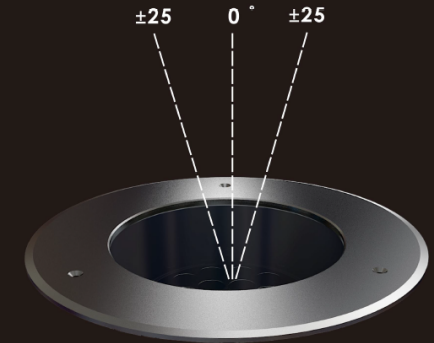

Technical Drawing-Standard Version
Tilt angle (+/-25 degree)

1x3W Mono Color
1x3W RGB Color

3x3W Mono Color
3x3W RGB Color

6x3W Mono Color
3x3W RGB Color

φ85

φ119

φ147

Embedded part

Embedded part

Embedded part

Depth Illuminant
Adjustable Beam Direction Series

Unit: mm

Technical Drawing-Standard Version

Tilt angle (+/-25 degree)

9x3W Mono Color
9x3W RGB Color

12x3W Mono Color
12x3W RGB Color

18x3W Mono Color
18x3W RGB Color

φ165

φ193

φ223

Unit:
mm

Embedded part

Embedded part

Embedded part

Depth Illuminant
Adjustable Beam Direction Series

Accessories

Honeycomb
louver

Technical Drawing-COB Version

Tilt angle (+/-25 degree)

1x6W RGBW or Mono Color
1x10W RGBW or Mono Color

1x15W Mono Color

φ119