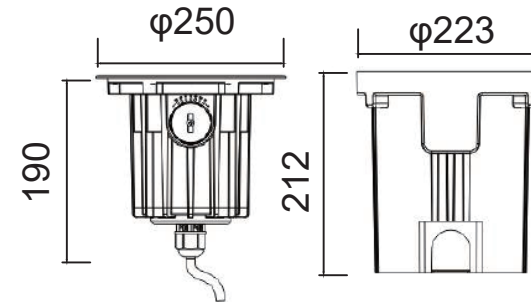

18x3W Mono Color
18x3W RGB Color

Embedded part

Embedded part

Embedded part

Accessories

Honeycomb
louver

Unit: mm

Technical Drawing-COB Version Anti-glare Depth Illuminare-Non-Tilt- Angle

1x10W Mono Color

1x15W Mono Color

Accessories

Honeycomb
louver

Embedded part

Embedded part

Unit:mm

Technical Drawing-COB Version Anti-glare Depth Illuminare-Non-Tilt- Angle

1x20W Mono Color

1x25W Mono Color

1x30W Mono Color

Accessories

Honeycomb louver

φ165

Embedded part

φ193

Embedded part

φ223

Embedded part

Unit: mm