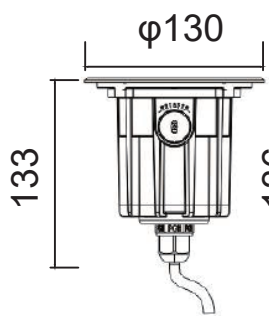

1x25W Mono Color

1x30W Mono Color

φ165

φ193

φ223

Unit:
mm

Embedded part

Embedded part

Embedded part

Depth Illuminant
Adjustable Beam Direction Series

Accessories

Honeycomb
louver

Technical Drawing-Standard Version
Anti-glare Depth Illuminare (Non-Tilt- Angle)

1x3W Mono Color
1x3W RGB Color

3x3W Mono Color
3x3W RGB Color

6x3W Mono Color
3x3W RGB Color

Embedded part

Embedded part

Embedded part

Unit: mm

Technical Drawing-Standard Version Anti-glare
Depth Illuminare (Non-Tilt- Angle)

9x3W Mono Color
9x3W RGB Color

12x3W Mono Color
12x3W RGB Color

18x3W Mono Color
18x3W RGB Color

Embedded part

Embedded part

Embedded part

Accessories

Honeycomb
louver

Unit: mm

Technical Drawing-COB Version Anti-glare Depth Illuminare-Non-Tilt- Angle