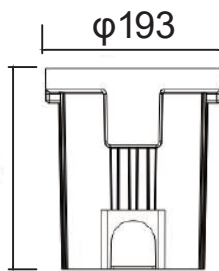

Depth Illuminant
Adjustable Beam Direction Series

Accessories

Honeycomb
louver

Technical Drawing-COB Version

Tilt angle (+/-25 degree)

1x6W RGBW or Mono Color
1x10W RGBW or Mono Color

1x15W Mono Color

φ119

Embedded part

φ147

Embedded part

Unit:mm

Accessories

Honeycomb louver

Technical Drawing-COB Version
Tilt angle (+/-25 degree)

1x20W Mono Color

1x25W Mono Color

1x30W Mono Color

φ165

φ193

φ223

Unit:
mm

Embedded part

Embedded part