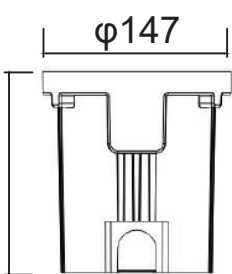

Technical Drawing-Standard Version
Tilt angle (+/-25 degree)

1x3W Mono Color
1x3W RGB Color

3x3W Mono Color
3x3W RGB Color

6x3W Mono Color
3x3W RGB Color

φ85

φ119

φ147

Embedded part

Embedded part

Embedded part

Depth Illuminant
Adjustable Beam Direction Series

Unit: mm

Technical Drawing-Standard Version

Tilt angle (+/-25 degree)

9x3W Mono Color
9x3W RGB Color

12x3W Mono Color
12x3W RGB Color

18x3W Mono Color
18x3W RGB Color

φ165

φ193

φ223

Unit:
mm

Embedded part

Embedded part

Embedded part

1x25W Mono Color

1x30W Mono Color

φ165

φ193

φ223

Unit:
mm

Embedded part

Embedded part