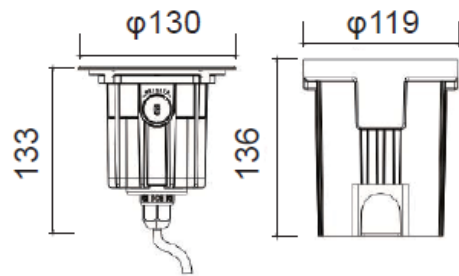

Embedded part

Embedded part

Depth Illuminant
Adjustable Beam Direction Series

Unit: mm

Technical Drawing-Standard Version

Tilt angle (+/-25 degree)

9x3W Mono Color
9x3W RGB Color

12x3W Mono Color
12x3W RGB Color

18x3W Mono Color
18x3W RGB Color

φ165

φ193

φ223

Unit:
mm

Embedded part

Embedded part

Embedded part

Depth Illuminant
Adjustable Beam Direction Series

Accessories

Honeycomb
louver

Technical Drawing-COB Version

Tilt angle (+/-25 degree)

1x6W RGBW or Mono Color
1x10W RGBW or Mono Color

1x15W Mono Color

φ119

Embedded part

φ147

Embedded part

Unit:mm

Accessories

Honeycomb louver

Technical Drawing-COB Version
Tilt angle (+/-25 degree)

1x20W Mono Color