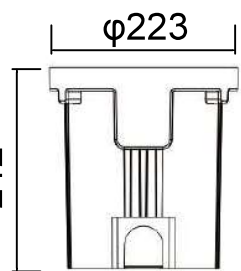

1x25W Mono Color

1x30W Mono Color

φ165

φ193

φ223

Unit:
mm

Embedded part

Embedded part

Embedded part

Depth Illuminant
Adjustable Beam Direction Series

Accessories

Honeycomb
louver

Technical Drawing-Standard Version
Anti-glare Depth Illuminare (Non-Tilt- Angle)

1x3W Mono Color
1x3W RGB Color

3x3W Mono Color
3x3W RGB Color

6x3W Mono Color
3x3W RGB Color

Embedded part

Embedded part

Embedded part

Unit: mm

Technical Drawing-Standard Version Anti-glare
Depth Illuminare (Non-Tilt- Angle)

9x3W Mono Color
9x3W RGB Color

12x3W Mono Color
12x3W RGB Color

18x3W Mono Color
18x3W RGB Color

Embedded part

Embedded part

Embedded part

Accessories

Honeycomb
louver

Unit: mm

Technical Drawing-COB Version Anti-glare Depth Illuminare-Non-Tilt- Angle