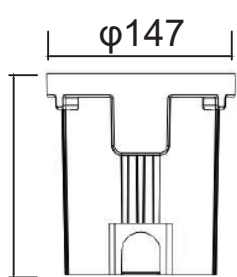

1x25W Mono Color

1x30W Mono Color

φ165

φ193

φ223

Unit:
mm

Embedded part

Embedded part

Embedded part

Depth Illuminant
Adjustable Beam Direction Series

Accessories

Honeycomb
louver

Technical Drawing-Standard Version
Anti-glare Depth Illuminare (Non-Tilt- Angle)

1x3W Mono Color
1x3W RGB Color

3x3W Mono Color
3x3W RGB Color

6x3W Mono Color
3x3W RGB Color

Embedded part

Embedded part

Embedded part

Unit: mm

Technical Drawing-Standard Version Anti-glare
Depth Illuminare (Non-Tilt- Angle)

9x3W Mono Color
9x3W RGB Color

12x3W Mono Color
12x3W RGB Color

18x3W Mono Color
18x3W RGB Color

Embedded part

Embedded part

Embedded part

Accessories

Honeycomb
louver

Unit: mm

Technical Drawing-COB Version Anti-glare Depth Illuminare-Non-Tilt- Angle