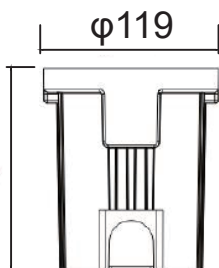

Technical Drawing-Standard Version
Tilt angle (+/-25 degree)

1x3W Mono Color
1x3W RGB Color

3x3W Mono Color
3x3W RGB Color

6x3W Mono Color
3x3W RGB Color

φ85

φ119

φ147

Embedded part

Embedded part

Embedded part

Depth Illuminant
Adjustable Beam Direction Series

Unit: mm

Technical Drawing-Standard Version

Tilt angle (+/-25 degree)

9x3W Mono Color
9x3W RGB Color

12x3W Mono Color
12x3W RGB Color

18x3W Mono Color
18x3W RGB Color

φ165

φ193

φ223

Unit:
mm

Embedded part

Embedded part

Embedded part

1x25W Mono Color

1x30W Mono Color

φ165

φ193

φ223

Unit:
mm

Embedded part

Embedded part