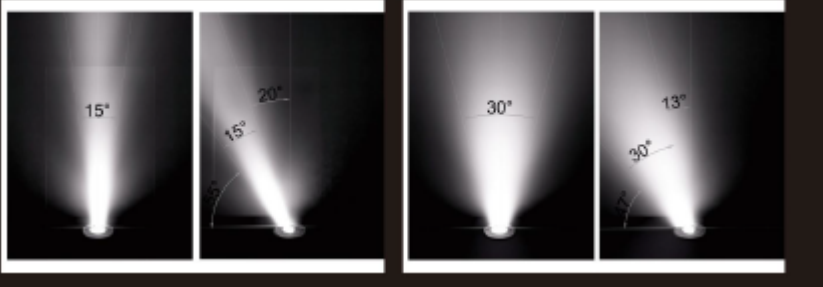

Technical Drawing-Standard Version
Tilt angle (+/-25 degree)

1x3W Mono Color
1x3W RGB Color

3x3W Mono Color
3x3W RGB Color

6x3W Mono Color
3x3W RGB Color

φ85

φ119

φ147

Embedded part

Embedded part

Embedded part

Depth Illuminant
Adjustable Beam Direction Series

Unit: mm

Technical Drawing-Standard Version

Tilt angle (+/-25 degree)

9x3W Mono Color
9x3W RGB Color

12x3W Mono Color
12x3W RGB Color