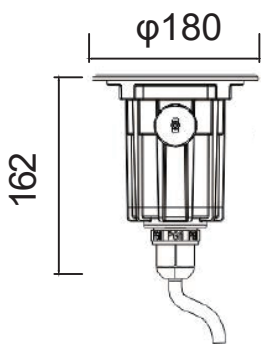

Depth Illuminant
Adjustable Beam Direction Series

Accessories

Honeycomb
louver

Technical Drawing-COB Version

Tilt angle (+/-25 degree)

1x6W RGBW or Mono Color
1x10W RGBW or Mono Color

1x15W Mono Color

φ119

Embedded part

φ147

Embedded part

Unit:mm

Accessories

Honeycomb louver

Technical Drawing-COB Version
Tilt angle (+/-25 degree)

1x20W Mono Color

1x25W Mono Color

1x30W Mono Color

φ165

φ193

φ223

Unit:
mm

Embedded part

Embedded part

Embedded part

Depth Illuminant
Adjustable Beam Direction Series

Accessories

Honeycomb
louver

Technical Drawing-Standard Version
Anti-glare Depth Illuminare (Non-Tilt- Angle)

1x3W Mono Color
1x3W RGB Color

3x3W Mono Color
3x3W RGB Color