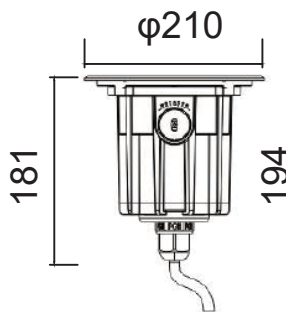

Technical Drawing-Standard Version
Tilt angle (+/-25 degree)

1x3W Mono Color
1x3W RGB Color

3x3W Mono Color
3x3W RGB Color

6x3W Mono Color
3x3W RGB Color

φ85

φ119

φ147

Embedded part

Embedded part

Embedded part

Depth Illuminant
Adjustable Beam Direction Series

Unit: mm

Technical Drawing-Standard Version

Tilt angle (+/-25 degree)

9x3W Mono Color
9x3W RGB Color

12x3W Mono Color
12x3W RGB Color

18x3W Mono Color
18x3W RGB Color

φ165

φ193

φ223

Unit:
mm

Embedded part

Embedded part

Embedded part

Depth Illuminant
Adjustable Beam Direction Series

Accessories

Honeycomb
louver

Technical Drawing-COB Version

Tilt angle (+/-25 degree)

1x6W RGBW or Mono Color
1x10W RGBW or Mono Color

1x15W Mono Color

φ119