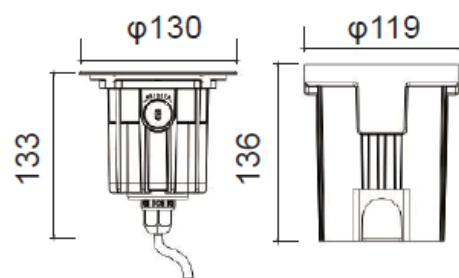

Embedded part

Depth Illuminant
Adjustable Beam Direction Series

Accessories

Honeycomb
louver

Technical Drawing-Standard Version
Anti-glare Depth Illuminare (Non-Tilt- Angle)

1x3W Mono Color
1x3W RGB Color

3x3W Mono Color
3x3W RGB Color

6x3W Mono Color
3x3W RGB Color

Embedded part

Embedded part

Embedded part

Unit: mm

Technical Drawing-Standard Version Anti-glare
Depth Illuminare (Non-Tilt- Angle)

9x3W Mono Color
9x3W RGB Color

12x3W Mono Color
12x3W RGB Color

18x3W Mono Color
18x3W RGB Color

Embedded part

Embedded part

Embedded part

Accessories

Honeycomb
louver

Unit: mm

Technical Drawing-COB Version Anti-glare Depth Illuminare-Non-Tilt- Angle

1x10W Mono Color

1x15W Mono Color

Accessories

Honeycomb
louver

Embedded part

Embedded part

Unit:mm

Technical Drawing-COB Version Anti-glare Depth Illuminare-Non-Tilt- Angle