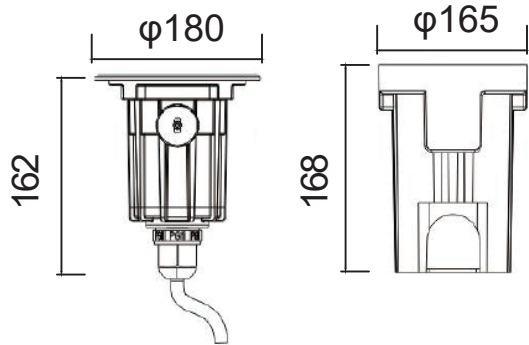

18x3W Mono Color
18x3W RGB Color

Embedded part

Embedded part

Embedded part

Accessories

Honeycomb
louver

Unit: mm

Technical Drawing-COB Version Anti-glare Depth Illuminare-Non-Tilt- Angle

1x10W Mono Color

1x15W Mono Color

Accessories

Honeycomb
louver

Embedded part

Embedded part

Unit:mm

Technical Drawing-COB Version Anti-glare Depth Illuminare-Non-Tilt- Angle

1x20W Mono Color

1x25W Mono Color

1x30W Mono Color

Accessories

Honeycomb louver

φ165

Embedded part

φ193

Embedded part

φ223

Embedded part

Unit: mm