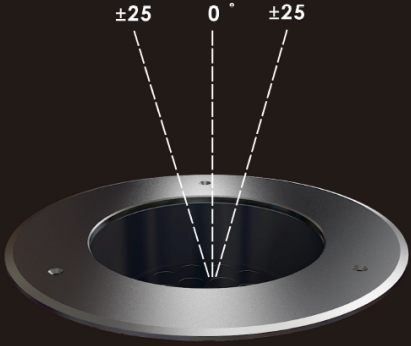

Embedded part

Embedded part

Depth Illuminant
Adjustable Beam Direction Series

Unit: mm

Technical Drawing-Standard Version

Tilt angle (+/-25 degree)

9x3W Mono Color
9x3W RGB Color

12x3W Mono Color
12x3W RGB Color

Embedded part

φ147

Embedded part

Unit:mm

Accessories

Honeycomb louver

Technical Drawing-COB Version
Tilt angle (+/-25 degree)

1x20W Mono Color

1x25W Mono Color

1x30W Mono Color

φ165

φ193

φ223

Unit:
mm

Embedded part

Embedded part

Embedded part

Depth Illuminant
Adjustable Beam Direction Series

Accessories

Honeycomb
louver

Technical Drawing-Standard Version
Anti-glare Depth Illuminare (Non-Tilt- Angle)

1x3W Mono Color
1x3W RGB Color

3x3W Mono Color
3x3W RGB Color