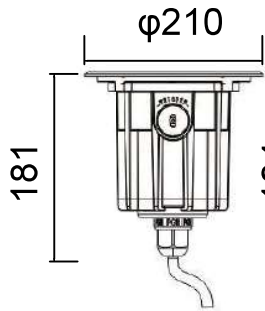

Embedded part

Depth Illuminant
Adjustable Beam Direction Series

Accessories

Honeycomb
louver

Technical Drawing-Standard Version
Anti-glare Depth Illuminare (Non-Tilt- Angle)

1x3W Mono Color
1x3W RGB Color

3x3W Mono Color
3x3W RGB Color

6x3W Mono Color
3x3W RGB Color

Embedded part

Embedded part

Embedded part

Unit: mm

Technical Drawing-Standard Version Anti-glare
Depth Illuminare (Non-Tilt- Angle)

9x3W Mono Color
9x3W RGB Color

12x3W Mono Color
12x3W RGB Color

18x3W Mono Color
18x3W RGB Color

Embedded part

Embedded part

Embedded part

Accessories

Honeycomb
louver

Unit: mm

Technical Drawing-COB Version Anti-glare Depth Illuminare-Non-Tilt- Angle

1x10W Mono Color

1x15W Mono Color

Accessories

Honeycomb
louver

Embedded part

Embedded part

Unit:mm

Technical Drawing-COB Version Anti-glare Depth Illuminare-Non-Tilt- Angle