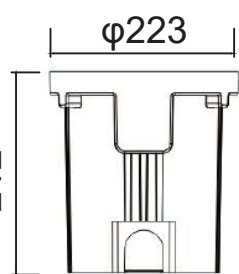

18x3W Mono Color
18x3W RGB Color

φ165

φ193

φ223

Unit:
mm

Embedded part

Embedded part

Embedded part

Depth Illuminant
Adjustable Beam Direction Series

Accessories

Honeycomb
louver

Technical Drawing-COB Version

Tilt angle (+/-25 degree)

1x6W RGBW or Mono Color
1x10W RGBW or Mono Color

1x15W Mono Color

φ119

Embedded part

φ147

Embedded part

Unit:mm

Accessories

Honeycomb louver

Technical Drawing-COB Version
Tilt angle (+/-25 degree)

1x20W Mono Color

1x25W Mono Color

1x30W Mono Color

φ165

φ193

φ223

Unit:
mm

Embedded part

Embedded part