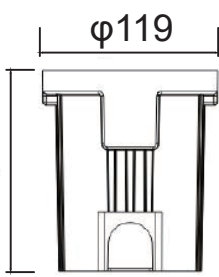

1x25W Mono Color

1x30W Mono Color

φ165

φ193

φ223

Unit:
mm

Embedded part

Embedded part

Embedded part

Depth Illuminant
Adjustable Beam Direction Series

Accessories

Honeycomb
louver

Technical Drawing-Standard Version
Anti-glare Depth Illuminare (Non-Tilt- Angle)

1x3W Mono Color
1x3W RGB Color

3x3W Mono Color
3x3W RGB Color

6x3W Mono Color
3x3W RGB Color

Embedded part

Embedded part

Embedded part

Unit: mm

Technical Drawing-Standard Version Anti-glare
Depth Illuminare (Non-Tilt- Angle)

9x3W Mono Color
9x3W RGB Color

12x3W Mono Color
12x3W RGB Color

18x3W Mono Color
18x3W RGB Color

Embedded part

Embedded part

Embedded part

Accessories

Honeycomb
louver

Unit: mm

Technical Drawing-COB Version Anti-glare Depth Illuminare-Non-Tilt- Angle