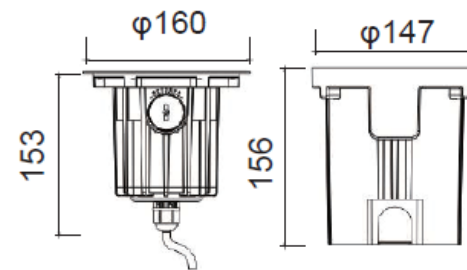

Embedded part

Depth Illuminant
Adjustable Beam Direction Series

Accessories

Honeycomb
louver

Technical Drawing-Standard Version
Anti-glare Depth Illuminare (Non-Tilt- Angle)

1x3W Mono Color
1x3W RGB Color

3x3W Mono Color
3x3W RGB Color

6x3W Mono Color
3x3W RGB Color

Embedded part

Embedded part

Embedded part

Unit: mm

Technical Drawing-Standard Version Anti-glare
Depth Illuminare (Non-Tilt- Angle)

9x3W Mono Color
9x3W RGB Color

12x3W Mono Color
12x3W RGB Color

18x3W Mono Color
18x3W RGB Color

Embedded part

Embedded part

Embedded part

Accessories

Honeycomb
louver

Unit: mm

Technical Drawing-COB Version Anti-glare Depth Illuminare-Non-Tilt- Angle

1x10W Mono Color

1x15W Mono Color

Accessories

Honeycomb
louver

Embedded part

Embedded part

Unit:mm

Technical Drawing-COB Version Anti-glare Depth Illuminare-Non-Tilt- Angle