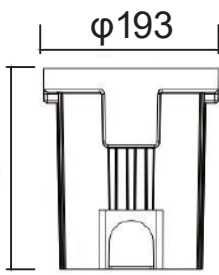

Technical Drawing-Standard Version
Tilt angle (+/-25 degree)

1x3W Mono Color
1x3W RGB Color

3x3W Mono Color
3x3W RGB Color

6x3W Mono Color
3x3W RGB Color

φ85

φ119

φ147

Embedded part

Embedded part

Embedded part

Depth Illuminant
Adjustable Beam Direction Series

Unit: mm

Technical Drawing-Standard Version

Tilt angle (+/-25 degree)

9x3W Mono Color
9x3W RGB Color

12x3W Mono Color
12x3W RGB Color

18x3W Mono Color
18x3W RGB Color

φ165

φ193

φ223

Unit:
mm

Embedded part

Embedded part

Embedded part

Embedded part

φ147

Embedded part

Unit:mm

Accessories

Honeycomb louver

Technical Drawing-COB Version
Tilt angle (+/-25 degree)

1x20W Mono Color