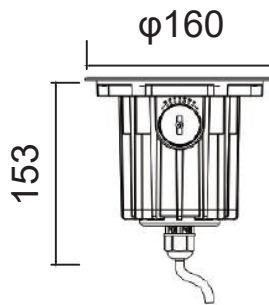

1x25W Mono Color

1x30W Mono Color

φ165

φ193

φ223

Unit:
mm

Embedded part

Embedded part

Embedded part

Depth Illuminant
Adjustable Beam Direction Series

Accessories

Honeycomb
louver

Technical Drawing-Standard Version
Anti-glare Depth Illuminare (Non-Tilt- Angle)

1x3W Mono Color
1x3W RGB Color

3x3W Mono Color
3x3W RGB Color

6x3W Mono Color
3x3W RGB Color

Embedded part

Embedded part

Embedded part

Unit: mm

Technical Drawing-Standard Version Anti-glare
Depth Illuminare (Non-Tilt- Angle)

9x3W Mono Color
9x3W RGB Color

12x3W Mono Color
12x3W RGB Color

18x3W Mono Color
18x3W RGB Color

Embedded part

Embedded part

Embedded part

Accessories

Honeycomb
louver

Unit: mm

Technical Drawing-COB Version Anti-glare Depth Illuminare-Non-Tilt- Angle