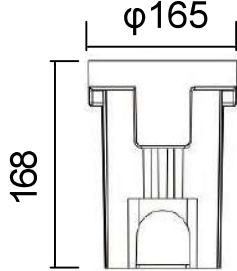

Embedded part

Depth Illuminant
Adjustable Beam Direction Series

Accessories

Honeycomb
louver

Technical Drawing-Standard Version
Anti-glare Depth Illuminare (Non-Tilt- Angle)

1x3W Mono Color
1x3W RGB Color

3x3W Mono Color
3x3W RGB Color

6x3W Mono Color
3x3W RGB Color

Embedded part

Embedded part

Embedded part

Unit: mm

Technical Drawing-Standard Version Anti-glare
Depth Illuminare (Non-Tilt- Angle)

9x3W Mono Color
9x3W RGB Color

12x3W Mono Color
12x3W RGB Color

18x3W Mono Color
18x3W RGB Color

Embedded part

Embedded part

Embedded part

Accessories

Honeycomb
louver

Unit: mm

Technical Drawing-COB Version Anti-glare Depth Illuminare-Non-Tilt- Angle

1x10W Mono Color

1x15W Mono Color

Accessories

Honeycomb
louver

Embedded part

Embedded part

Unit:mm

Technical Drawing-COB Version Anti-glare Depth Illuminare-Non-Tilt- Angle