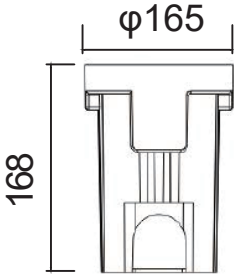

18x3W Mono Color
18x3W RGB Color

φ165

φ193

φ223

Unit:
mm

Embedded part

Embedded part

Embedded part

Depth Illuminant
Adjustable Beam Direction Series

Accessories

Honeycomb
louver

Technical Drawing-COB Version

Tilt angle (+/-25 degree)

1x6W RGBW or Mono Color
1x10W RGBW or Mono Color

1x15W Mono Color

φ119

Embedded part

φ147

Embedded part

Unit:mm

Accessories

Honeycomb louver

Technical Drawing-COB Version
Tilt angle (+/-25 degree)

1x20W Mono Color

1x25W Mono Color

1x30W Mono Color

φ165

φ193

φ223

Unit:
mm

Embedded part

Embedded part