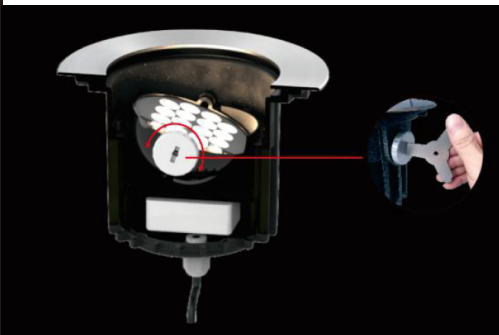

Embedded part

Embedded part

Depth Illuminant
Adjustable Beam Direction Series

Unit: mm

Technical Drawing-Standard Version

Tilt angle (+/-25 degree)

9x3W Mono Color
9x3W RGB Color

12x3W Mono Color
12x3W RGB Color

Depth Illuminant
Adjustable Beam Direction Series

Accessories

Honeycomb
louver

Technical Drawing-COB Version

Tilt angle (+/-25 degree)

1x6W RGBW or Mono Color
1x10W RGBW or Mono Color

1x15W Mono Color

φ119