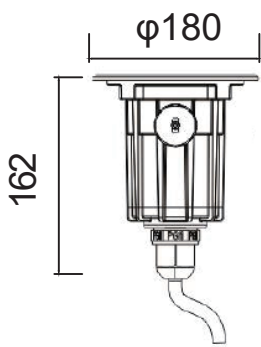

Technical Drawing-Standard Version
Tilt angle (+/-25 degree)

1x3W Mono Color
1x3W RGB Color

3x3W Mono Color
3x3W RGB Color

6x3W Mono Color
3x3W RGB Color

φ85

φ119

φ147

Embedded part

Embedded part

Embedded part

Depth Illuminant
Adjustable Beam Direction Series

Unit: mm

Technical Drawing-Standard Version

Tilt angle (+/-25 degree)

9x3W Mono Color
9x3W RGB Color

12x3W Mono Color
12x3W RGB Color

18x3W Mono Color
18x3W RGB Color

φ165

φ193

φ223

Unit:
mm

Embedded part

Embedded part

Embedded part

1x25W Mono Color

1x30W Mono Color

φ165

φ193

φ223

Unit:
mm

Embedded part

Embedded part