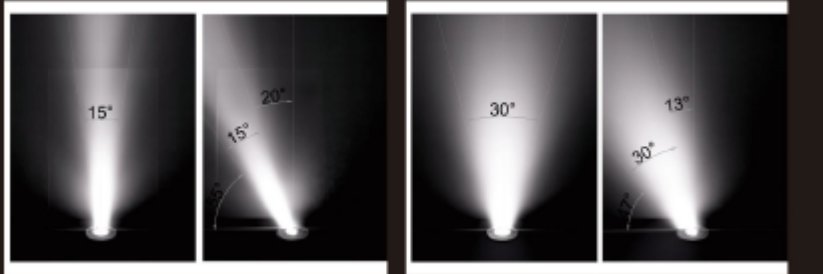

Embedded part

φ147

Embedded part

Unit:mm

Accessories

Honeycomb louver

Technical Drawing-COB Version
Tilt angle (+/-25 degree)

1x20W Mono Color

Embedded part

Depth Illuminant
Adjustable Beam Direction Series

Accessories

Honeycomb
louver

Technical Drawing-Standard Version
Anti-glare Depth Illuminare (Non-Tilt- Angle)

1x3W Mono Color
1x3W RGB Color

3x3W Mono Color
3x3W RGB Color