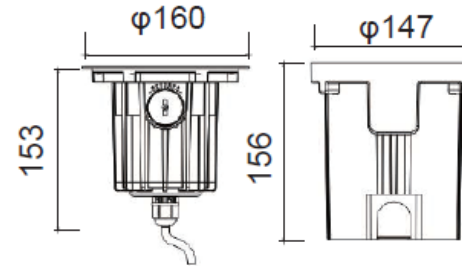

Embedded part

Embedded part

Depth Illuminant
Adjustable Beam Direction Series

Unit: mm

Technical Drawing-Standard Version

Tilt angle (+/-25 degree)

9x3W Mono Color
9x3W RGB Color

12x3W Mono Color
12x3W RGB Color

18x3W Mono Color
18x3W RGB Color

φ165

φ193

φ223

Unit:
mm

Embedded part

Embedded part

Embedded part

Depth Illuminant
Adjustable Beam Direction Series

Accessories

Honeycomb
louver

Technical Drawing-COB Version

Tilt angle (+/-25 degree)

1x6W RGBW or Mono Color
1x10W RGBW or Mono Color

1x15W Mono Color

φ119

Embedded part

φ147

Embedded part

Unit:mm

Accessories

Honeycomb louver

Technical Drawing-COB Version
Tilt angle (+/-25 degree)

1x20W Mono Color