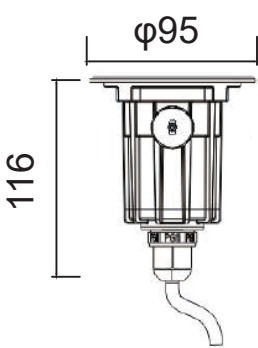

1x25W Mono Color

1x30W Mono Color

φ165

φ193

φ223

Unit:
mm

Embedded part

Embedded part

Embedded part

Depth Illuminant
Adjustable Beam Direction Series

Accessories

Honeycomb
louver

Technical Drawing-Standard Version
Anti-glare Depth Illuminare (Non-Tilt- Angle)

1x3W Mono Color
1x3W RGB Color

3x3W Mono Color
3x3W RGB Color

6x3W Mono Color
3x3W RGB Color

Embedded part

Embedded part

Embedded part

Unit: mm

Technical Drawing-Standard Version Anti-glare
Depth Illuminare (Non-Tilt- Angle)

9x3W Mono Color
9x3W RGB Color

12x3W Mono Color
12x3W RGB Color

18x3W Mono Color
18x3W RGB Color

Embedded part

Embedded part

Embedded part

Accessories

Honeycomb
louver

Unit: mm

Technical Drawing-COB Version Anti-glare Depth Illuminare-Non-Tilt- Angle