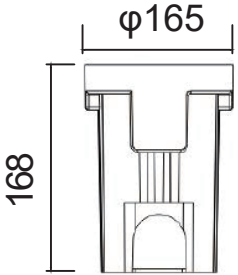

Technical Drawing-Standard Version
Tilt angle (+/-25 degree)

1x3W Mono Color
1x3W RGB Color

3x3W Mono Color
3x3W RGB Color

6x3W Mono Color
3x3W RGB Color

φ85

φ119

φ147

Embedded part

Embedded part

Embedded part

Depth Illuminant
Adjustable Beam Direction Series

Unit: mm

Technical Drawing-Standard Version

Tilt angle (+/-25 degree)

9x3W Mono Color
9x3W RGB Color

12x3W Mono Color
12x3W RGB Color

18x3W Mono Color
18x3W RGB Color

φ165

φ193

φ223

Unit:
mm

Embedded part

Embedded part

Embedded part

1x25W Mono Color

1x30W Mono Color

φ165

φ193

φ223

Unit:
mm

Embedded part

Embedded part