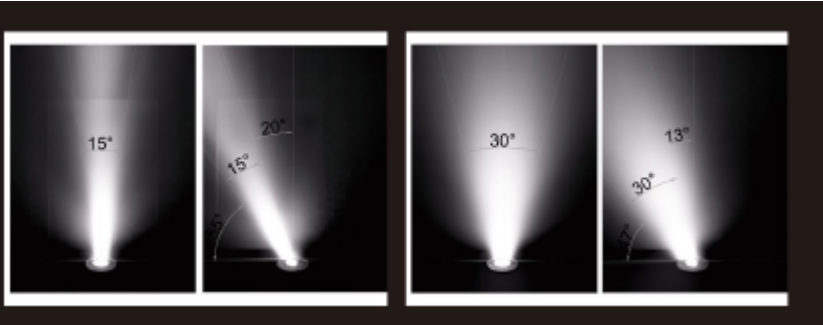

Embedded part

Embedded part

Depth Illuminant
Adjustable Beam Direction Series

Unit: mm

Technical Drawing-Standard Version

Tilt angle (+/-25 degree)

9x3W Mono Color
9x3W RGB Color

12x3W Mono Color
12x3W RGB Color

Depth Illuminant
Adjustable Beam Direction Series

Accessories

Honeycomb
louver

Technical Drawing-COB Version

Tilt angle (+/-25 degree)

1x6W RGBW or Mono Color
1x10W RGBW or Mono Color

1x15W Mono Color

φ119