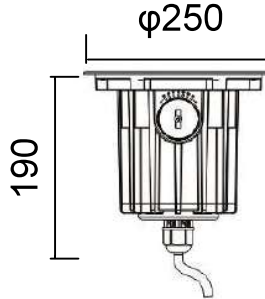

Embedded part

Depth Illuminant
Adjustable Beam Direction Series

Accessories

Honeycomb
louver

Technical Drawing-Standard Version
Anti-glare Depth Illuminare (Non-Tilt- Angle)

1x3W Mono Color
1x3W RGB Color

3x3W Mono Color
3x3W RGB Color

6x3W Mono Color
3x3W RGB Color

Embedded part

Embedded part

Embedded part

Unit: mm

Technical Drawing-Standard Version Anti-glare
Depth Illuminare (Non-Tilt- Angle)

9x3W Mono Color
9x3W RGB Color

12x3W Mono Color
12x3W RGB Color

18x3W Mono Color
18x3W RGB Color

Embedded part

Embedded part

Embedded part

Accessories

Honeycomb
louver

Unit: mm

Technical Drawing-COB Version Anti-glare Depth Illuminare-Non-Tilt- Angle

1x10W Mono Color

1x15W Mono Color

Accessories

Honeycomb
louver

Embedded part

Embedded part

Unit:mm

Technical Drawing-COB Version Anti-glare Depth Illuminare-Non-Tilt- Angle