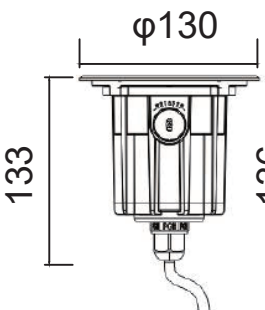

Technical Drawing-Standard Version
Tilt angle (+/-25 degree)

1x3W Mono Color
1x3W RGB Color

3x3W Mono Color
3x3W RGB Color

6x3W Mono Color
3x3W RGB Color

φ85

φ119

φ147

Embedded part

Embedded part

Embedded part

Depth Illuminant
Adjustable Beam Direction Series

Unit: mm

Technical Drawing-Standard Version

Tilt angle (+/-25 degree)

9x3W Mono Color
9x3W RGB Color

12x3W Mono Color
12x3W RGB Color

18x3W Mono Color
18x3W RGB Color

φ165

φ193

φ223

Unit:
mm

Embedded part

Embedded part

Embedded part

1x25W Mono Color

1x30W Mono Color

φ165

φ193

φ223

Unit:
mm

Embedded part

Embedded part