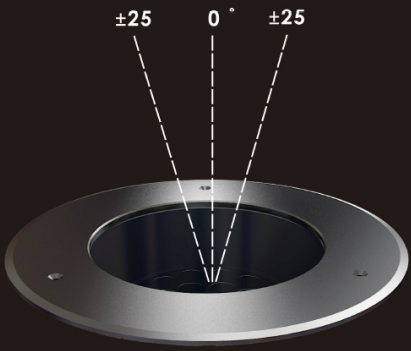

Embedded part

Embedded part

Depth Illuminant
Adjustable Beam Direction Series

Unit: mm

Technical Drawing-Standard Version

Tilt angle (+/-25 degree)

9x3W Mono Color
9x3W RGB Color

12x3W Mono Color
12x3W RGB Color

18x3W Mono Color
18x3W RGB Color

φ165

φ193

φ223

Unit:
mm

Embedded part

Embedded part

Embedded part

Depth Illuminant
Adjustable Beam Direction Series

Accessories

Honeycomb
louver

Technical Drawing-COB Version

Tilt angle (+/-25 degree)

1x6W RGBW or Mono Color
1x10W RGBW or Mono Color

1x15W Mono Color

φ119

Embedded part

φ147

Embedded part

Unit:mm

Accessories

Honeycomb louver

Technical Drawing-COB Version
Tilt angle (+/-25 degree)

1x20W Mono Color