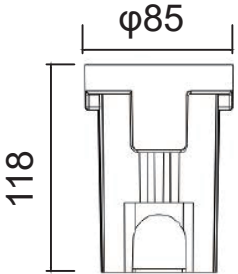

Technical Drawing-Standard Version
Tilt angle (+/-25 degree)

1x3W Mono Color
1x3W RGB Color

3x3W Mono Color
3x3W RGB Color

6x3W Mono Color
3x3W RGB Color

φ85

φ119

φ147

Embedded part

Embedded part

Embedded part

Depth Illuminant
Adjustable Beam Direction Series

Unit: mm

Technical Drawing-Standard Version

Tilt angle (+/-25 degree)

9x3W Mono Color
9x3W RGB Color

12x3W Mono Color
12x3W RGB Color

18x3W Mono Color
18x3W RGB Color

φ165

φ193

φ223

Unit:
mm

Embedded part

Embedded part

Embedded part

1x25W Mono Color

1x30W Mono Color

φ165

φ193

φ223

Unit:
mm

Embedded part

Embedded part