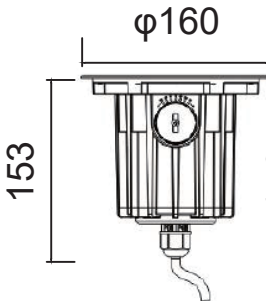

Technical Drawing-Standard Version
Tilt angle (+/-25 degree)

1x3W Mono Color
1x3W RGB Color

3x3W Mono Color
3x3W RGB Color

6x3W Mono Color
3x3W RGB Color

φ85

φ119

φ147

Embedded part

Embedded part

Embedded part

Depth Illuminant
Adjustable Beam Direction Series

Unit: mm

Technical Drawing-Standard Version

Tilt angle (+/-25 degree)

9x3W Mono Color
9x3W RGB Color

12x3W Mono Color
12x3W RGB Color

18x3W Mono Color
18x3W RGB Color

φ165

φ193

φ223

Unit:
mm

Embedded part

Embedded part

Embedded part

1x25W Mono Color

1x30W Mono Color

φ165

φ193

φ223

Unit:
mm

Embedded part

Embedded part