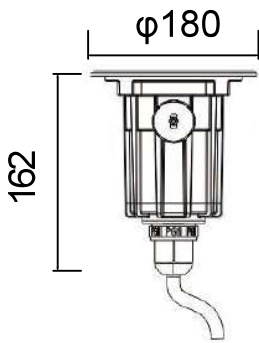

Embedded part

Depth Illuminant
Adjustable Beam Direction Series

Accessories

Honeycomb
louver

Technical Drawing-Standard Version
Anti-glare Depth Illuminare (Non-Tilt- Angle)

1x3W Mono Color
1x3W RGB Color

3x3W Mono Color
3x3W RGB Color

6x3W Mono Color
3x3W RGB Color

Embedded part

Embedded part

Embedded part

Unit: mm

Technical Drawing-Standard Version Anti-glare
Depth Illuminare (Non-Tilt- Angle)

9x3W Mono Color
9x3W RGB Color

12x3W Mono Color
12x3W RGB Color

18x3W Mono Color
18x3W RGB Color

Embedded part

Embedded part

Embedded part

Accessories

Honeycomb
louver

Unit: mm

Technical Drawing-COB Version Anti-glare Depth Illuminare-Non-Tilt- Angle

1x10W Mono Color

1x15W Mono Color

Accessories

Honeycomb
louver

Embedded part

Embedded part

Unit:mm

Technical Drawing-COB Version Anti-glare Depth Illuminare-Non-Tilt- Angle