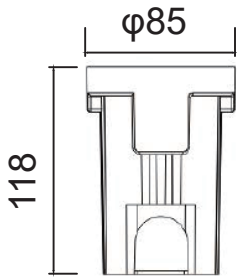

1x25W Mono Color

1x30W Mono Color

φ165

φ193

φ223

Unit:
mm

Embedded part

Embedded part

Embedded part

Depth Illuminant
Adjustable Beam Direction Series

Accessories

Honeycomb
louver

Technical Drawing-Standard Version
Anti-glare Depth Illuminare (Non-Tilt- Angle)

1x3W Mono Color
1x3W RGB Color

3x3W Mono Color
3x3W RGB Color

6x3W Mono Color
3x3W RGB Color

Embedded part

Embedded part

Embedded part

Unit: mm

Technical Drawing-Standard Version Anti-glare
Depth Illuminare (Non-Tilt- Angle)

9x3W Mono Color
9x3W RGB Color

12x3W Mono Color
12x3W RGB Color

18x3W Mono Color
18x3W RGB Color

Embedded part

Embedded part

Embedded part

Accessories

Honeycomb
louver

Unit: mm

Technical Drawing-COB Version Anti-glare Depth Illuminare-Non-Tilt- Angle