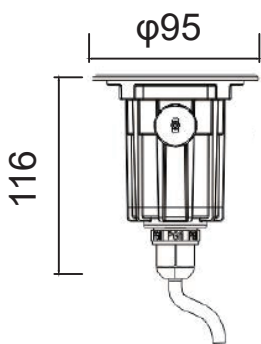

Technical Drawing-Standard Version
Tilt angle (+/-25 degree)

1x3W Mono Color
1x3W RGB Color

3x3W Mono Color
3x3W RGB Color

6x3W Mono Color
3x3W RGB Color

φ85

φ119

φ147

Embedded part

Embedded part

Embedded part

Depth Illuminant
Adjustable Beam Direction Series

Unit: mm

Technical Drawing-Standard Version

Tilt angle (+/-25 degree)

9x3W Mono Color
9x3W RGB Color

12x3W Mono Color
12x3W RGB Color

18x3W Mono Color
18x3W RGB Color

φ165

φ193

φ223

Unit:
mm

Embedded part

Embedded part

Embedded part

1x25W Mono Color

1x30W Mono Color

φ165

φ193

φ223

Unit:
mm

Embedded part

Embedded part