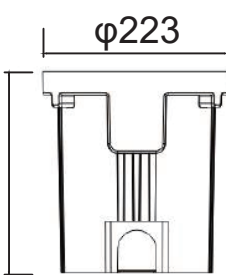

Technical Drawing-Standard Version
Tilt angle (+/-25 degree)

1x3W Mono Color
1x3W RGB Color

3x3W Mono Color
3x3W RGB Color

6x3W Mono Color
3x3W RGB Color

φ85

φ119

φ147

Embedded part

Embedded part

Embedded part

Depth Illuminant
Adjustable Beam Direction Series

Unit: mm

Technical Drawing-Standard Version

Tilt angle (+/-25 degree)

9x3W Mono Color
9x3W RGB Color

12x3W Mono Color
12x3W RGB Color

18x3W Mono Color
18x3W RGB Color

φ165

φ193

φ223

Unit:
mm

Embedded part

Embedded part

Embedded part

Embedded part

φ147

Embedded part

Unit:mm

Accessories

Honeycomb louver

Technical Drawing-COB Version
Tilt angle (+/-25 degree)

1x20W Mono Color