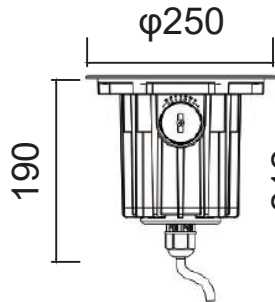

Depth Illuminant
Adjustable Beam Direction Series

Accessories

Honeycomb
louver

Technical Drawing-COB Version

Tilt angle (+/-25 degree)

1x6W RGBW or Mono Color
1x10W RGBW or Mono Color

1x15W Mono Color

φ119

Embedded part

φ147

Embedded part

Unit:mm

Accessories

Honeycomb louver

Technical Drawing-COB Version
Tilt angle (+/-25 degree)

1x20W Mono Color

1x25W Mono Color

1x30W Mono Color

φ165

φ193

φ223

Unit:
mm

Embedded part

Embedded part

Embedded part

Depth Illuminant
Adjustable Beam Direction Series

Accessories

Honeycomb
louver

Technical Drawing-Standard Version
Anti-glare Depth Illuminare (Non-Tilt- Angle)

1x3W Mono Color
1x3W RGB Color

3x3W Mono Color
3x3W RGB Color