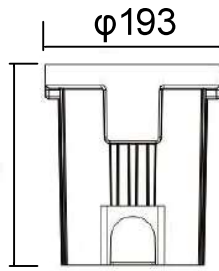

Embedded part

Depth Illuminant
Adjustable Beam Direction Series

Accessories

Honeycomb
louver

Technical Drawing-Standard Version
Anti-glare Depth Illuminare (Non-Tilt- Angle)

1x3W Mono Color
1x3W RGB Color

3x3W Mono Color
3x3W RGB Color

6x3W Mono Color
3x3W RGB Color

Embedded part

Embedded part

Embedded part

Unit: mm

Technical Drawing-Standard Version Anti-glare
Depth Illuminare (Non-Tilt- Angle)

9x3W Mono Color
9x3W RGB Color

12x3W Mono Color
12x3W RGB Color

18x3W Mono Color
18x3W RGB Color

Embedded part

Embedded part

Embedded part

Accessories

Honeycomb
louver

Unit: mm

Technical Drawing-COB Version Anti-glare Depth Illuminare-Non-Tilt- Angle

1x10W Mono Color

1x15W Mono Color

Accessories

Honeycomb
louver

Embedded part

Embedded part

Unit:mm

Technical Drawing-COB Version Anti-glare Depth Illuminare-Non-Tilt- Angle