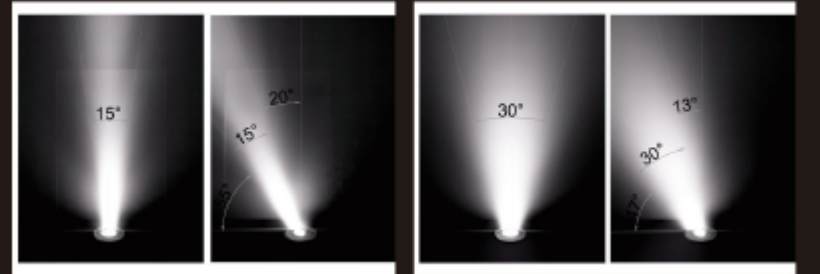

Embedded part

Embedded part

Depth Illuminant
Adjustable Beam Direction Series

Unit: mm

Technical Drawing-Standard Version

Tilt angle (+/-25 degree)

9x3W Mono Color
9x3W RGB Color

12x3W Mono Color
12x3W RGB Color

Depth Illuminant
Adjustable Beam Direction Series

Accessories

Honeycomb
louver

Technical Drawing-COB Version

Tilt angle (+/-25 degree)

1x6W RGBW or Mono Color
1x10W RGBW or Mono Color

1x15W Mono Color

φ119

Embedded part

φ147

Embedded part

Unit:mm

Accessories

Honeycomb louver

Technical Drawing-COB Version
Tilt angle (+/-25 degree)

1x20W Mono Color

Embedded part

Depth Illuminant
Adjustable Beam Direction Series

Accessories

Honeycomb
louver

Technical Drawing-Standard Version
Anti-glare Depth Illuminare (Non-Tilt- Angle)

1x3W Mono Color
1x3W RGB Color

3x3W Mono Color
3x3W RGB Color