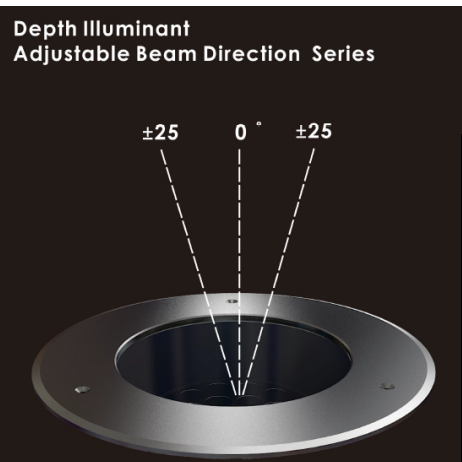

Embedded part

Embedded part

Depth Illuminant
Adjustable Beam Direction Series

Unit: mm

Technical Drawing-Standard Version

Tilt angle (+/-25 degree)

9x3W Mono Color
9x3W RGB Color

12x3W Mono Color
12x3W RGB Color

Depth Illuminant
Adjustable Beam Direction Series

Accessories

Honeycomb
louver

Technical Drawing-COB Version

Tilt angle (+/-25 degree)

1x6W RGBW or Mono Color
1x10W RGBW or Mono Color

1x15W Mono Color

φ119

Embedded part

φ147

Embedded part

Unit:mm

Accessories

Honeycomb louver

Technical Drawing-COB Version
Tilt angle (+/-25 degree)

1x20W Mono Color