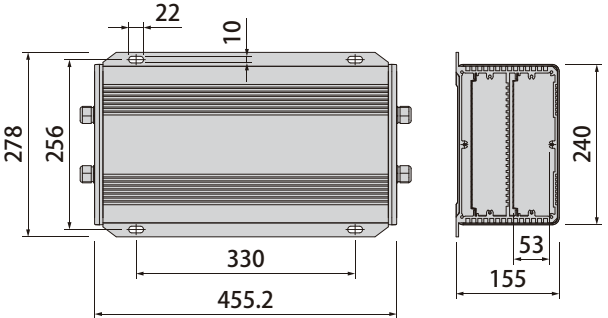

Technical Drawing

800W-1200W

400W-600W

Unit: mm