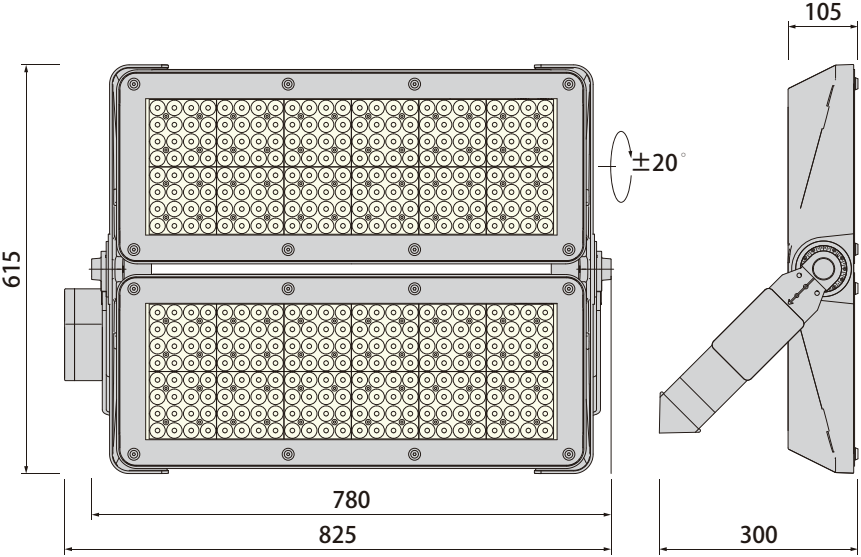

Technical Drawing

800W-1200W

400W-600W

Unit: mm