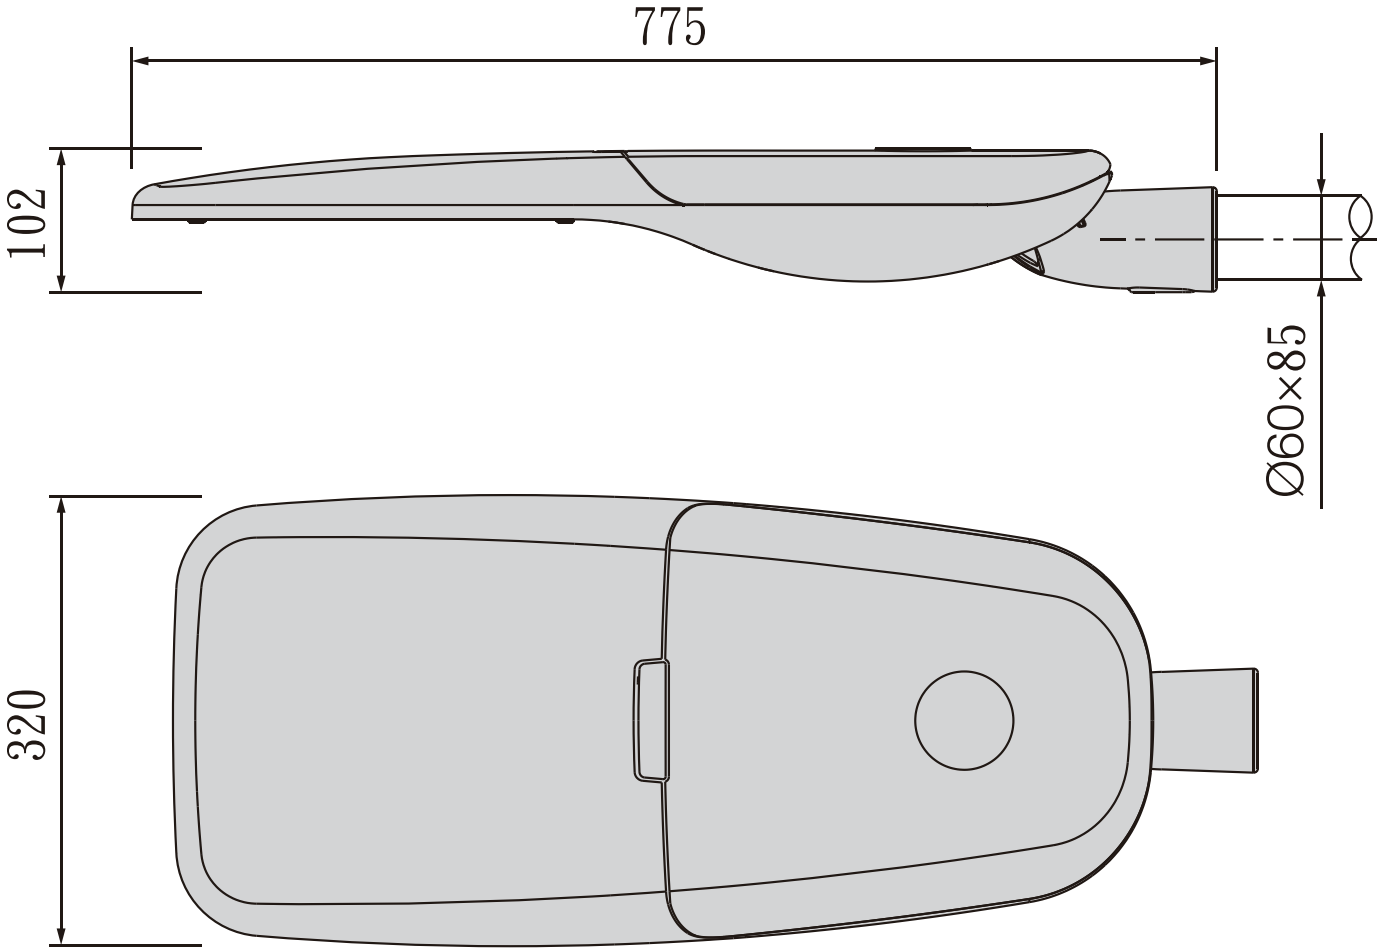

Technical Drawing  
LED Street Light --SLE

Unit: mm