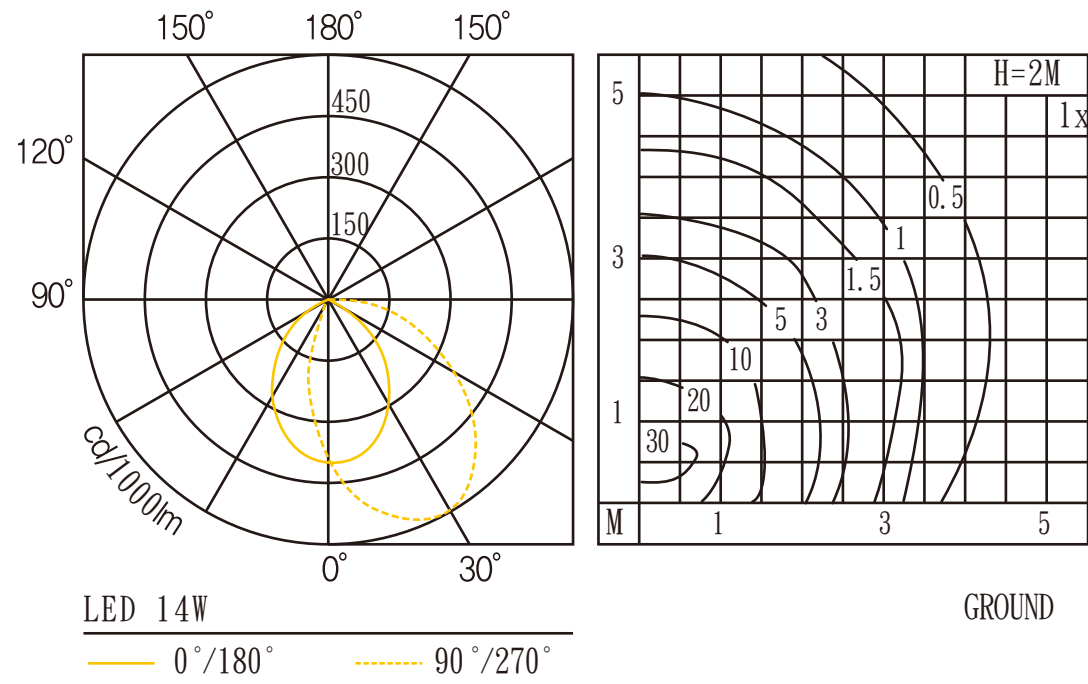

Project	Fixture#	Date
		Firm

Ordering Information

Choose the option that suits your need and write its corresponding code on the appropriate line to form the product code.

Example product code: [ACE-14W](#)

ACE - - _____
Power Consumption

Power Consumption	
Code	Description
8W	8W
12W	12W
14W	14W
20W	20W

BEAM ANGLE

Unit: mm