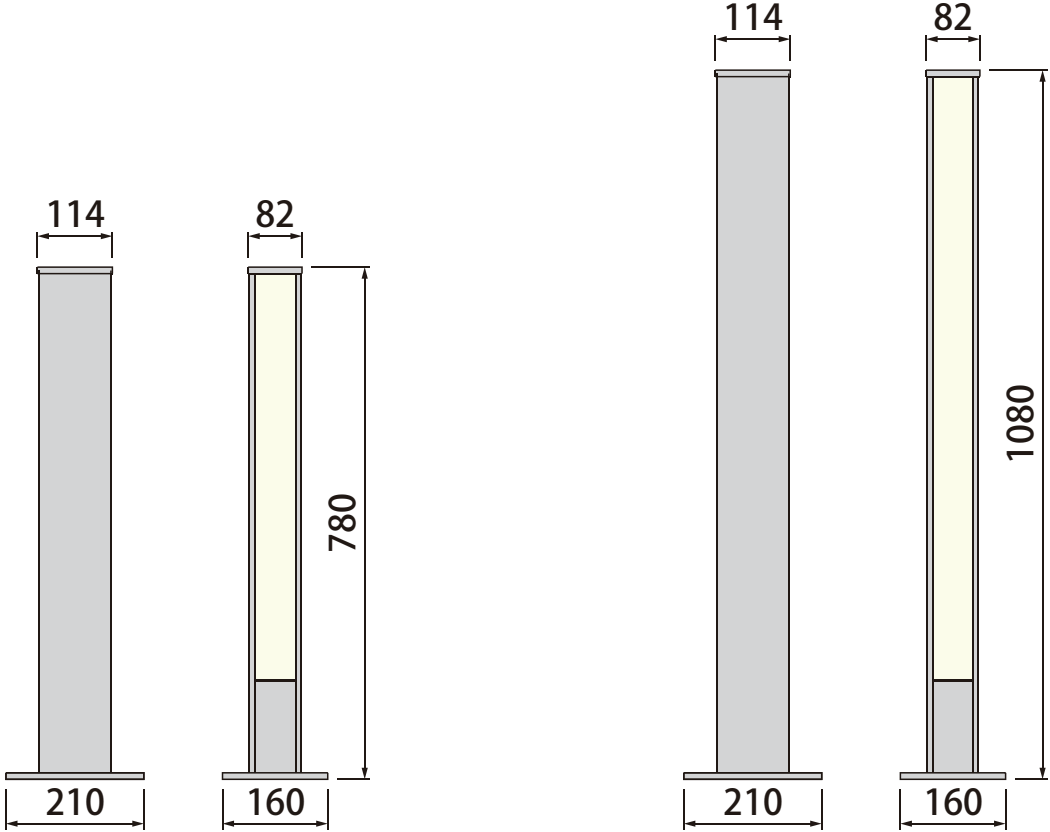

Technical Drawing

Unit: mm