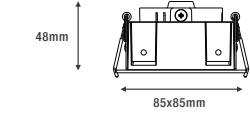

Recessed Down Light System-DALIAN

Recessed Down Light System-DALIAN

VTRIM

Recessed Down Light System-DALIAN

75X75

Recessed Down Light System-DALIAN

IP44