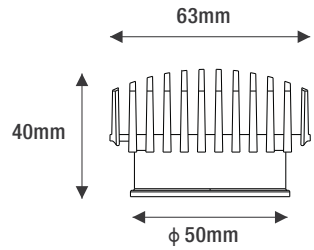

DALIAN - - _____
Power Consumption

Power Consumption	
Code	Description
6W	6W LED Module
8W	8W LED Module
10W	10W LED Module
12W	12W LED Module

BEAM ANGLE

8W LED Module

10W LED Module

Recessed Down Light System-DALIAN