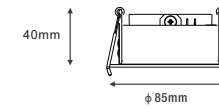

Optional:

- VSA2 B Black
- VSA2 G Gray

Unit: mm

Recessed Down Light System-DALIAN

Recessed Down Light System-DALIAN

Recessed Down Light System-DALIAN

IP44

VTRIM