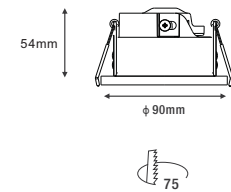

Optional:

- VSA2 B Black
- VSA2 G Gray

Unit: mm

Recessed Down Light System-DALIAN

Recessed Down Light System-DALIAN

Recessed Down Light System-DALIAN

IP44

VTRIM