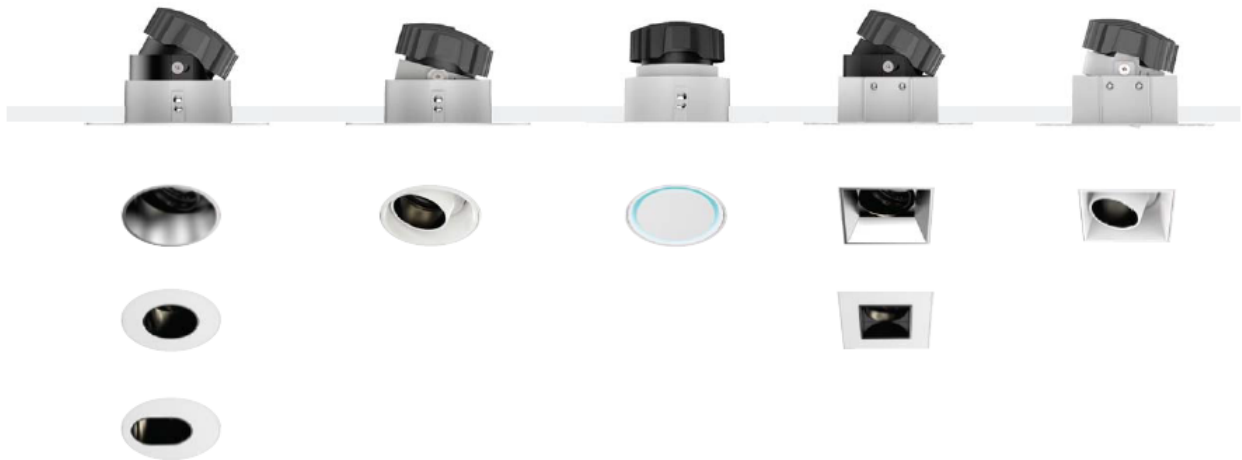

Recessed Down Light System

LED RECESSED LOW GLARE DOWN LIGHT. Housing: die-cast aluminium with PMMA Lens and anti-glare reflector to achieve UGR< 19. Deep recessed design achieves super eye comfort. Optimal lens technologies with narrow, medium and flood beam angles . Materials is complied with Hot Wire Testing: 850°C: The blue light risk group: (RG0) under IEC TR 62778 & IEC 62471 testing