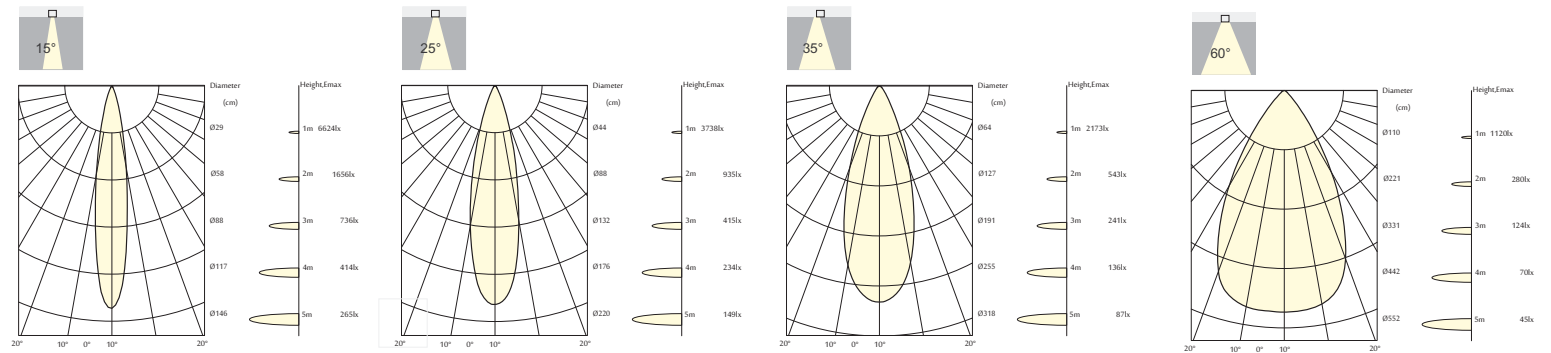

DALIAN - - _____
Power Consumption

Power Consumption	
Code	Description
6W	6W LED Module
8W	8W LED Module
10W	10W LED Module
12W	12W LED Module

BEAM ANGLE

8W LED Module

10W LED Module

Recessed Down Light System-DALIAN