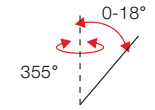

Optional:

- VSA2 B Black
- VSA2 G Gray

Unit: mm

Recessed Down Light System-DALIAN

Recessed Down Light System-DALIAN

Recessed Down Light System-DALIAN

IP44

VTRIM