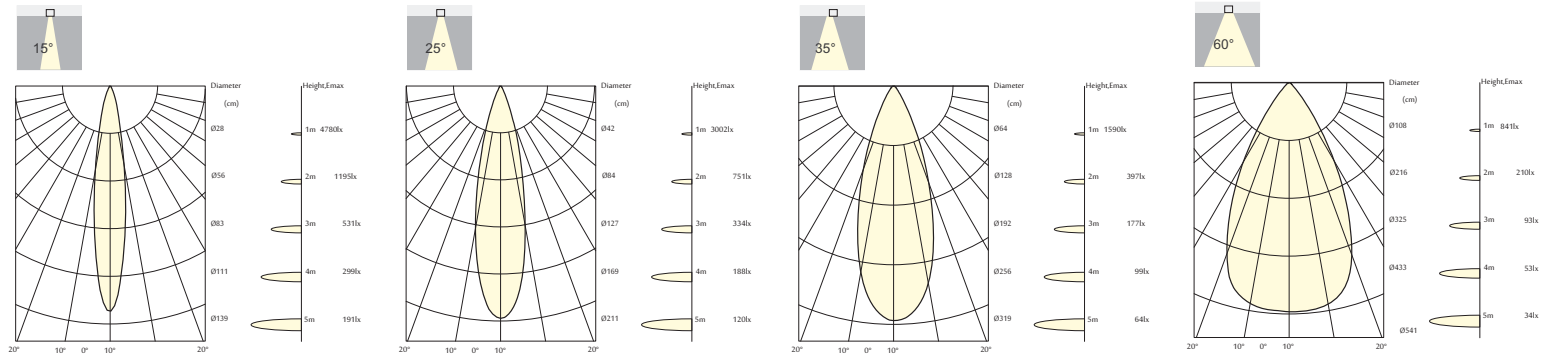

DALIAN - - _____
Power Consumption

Power Consumption	
Code	Description
6W	6W LED Module
8W	8W LED Module
10W	10W LED Module
12W	12W LED Module

BEAM ANGLE

8W LED Module

10W LED Module

Recessed Down Light System-DALIAN