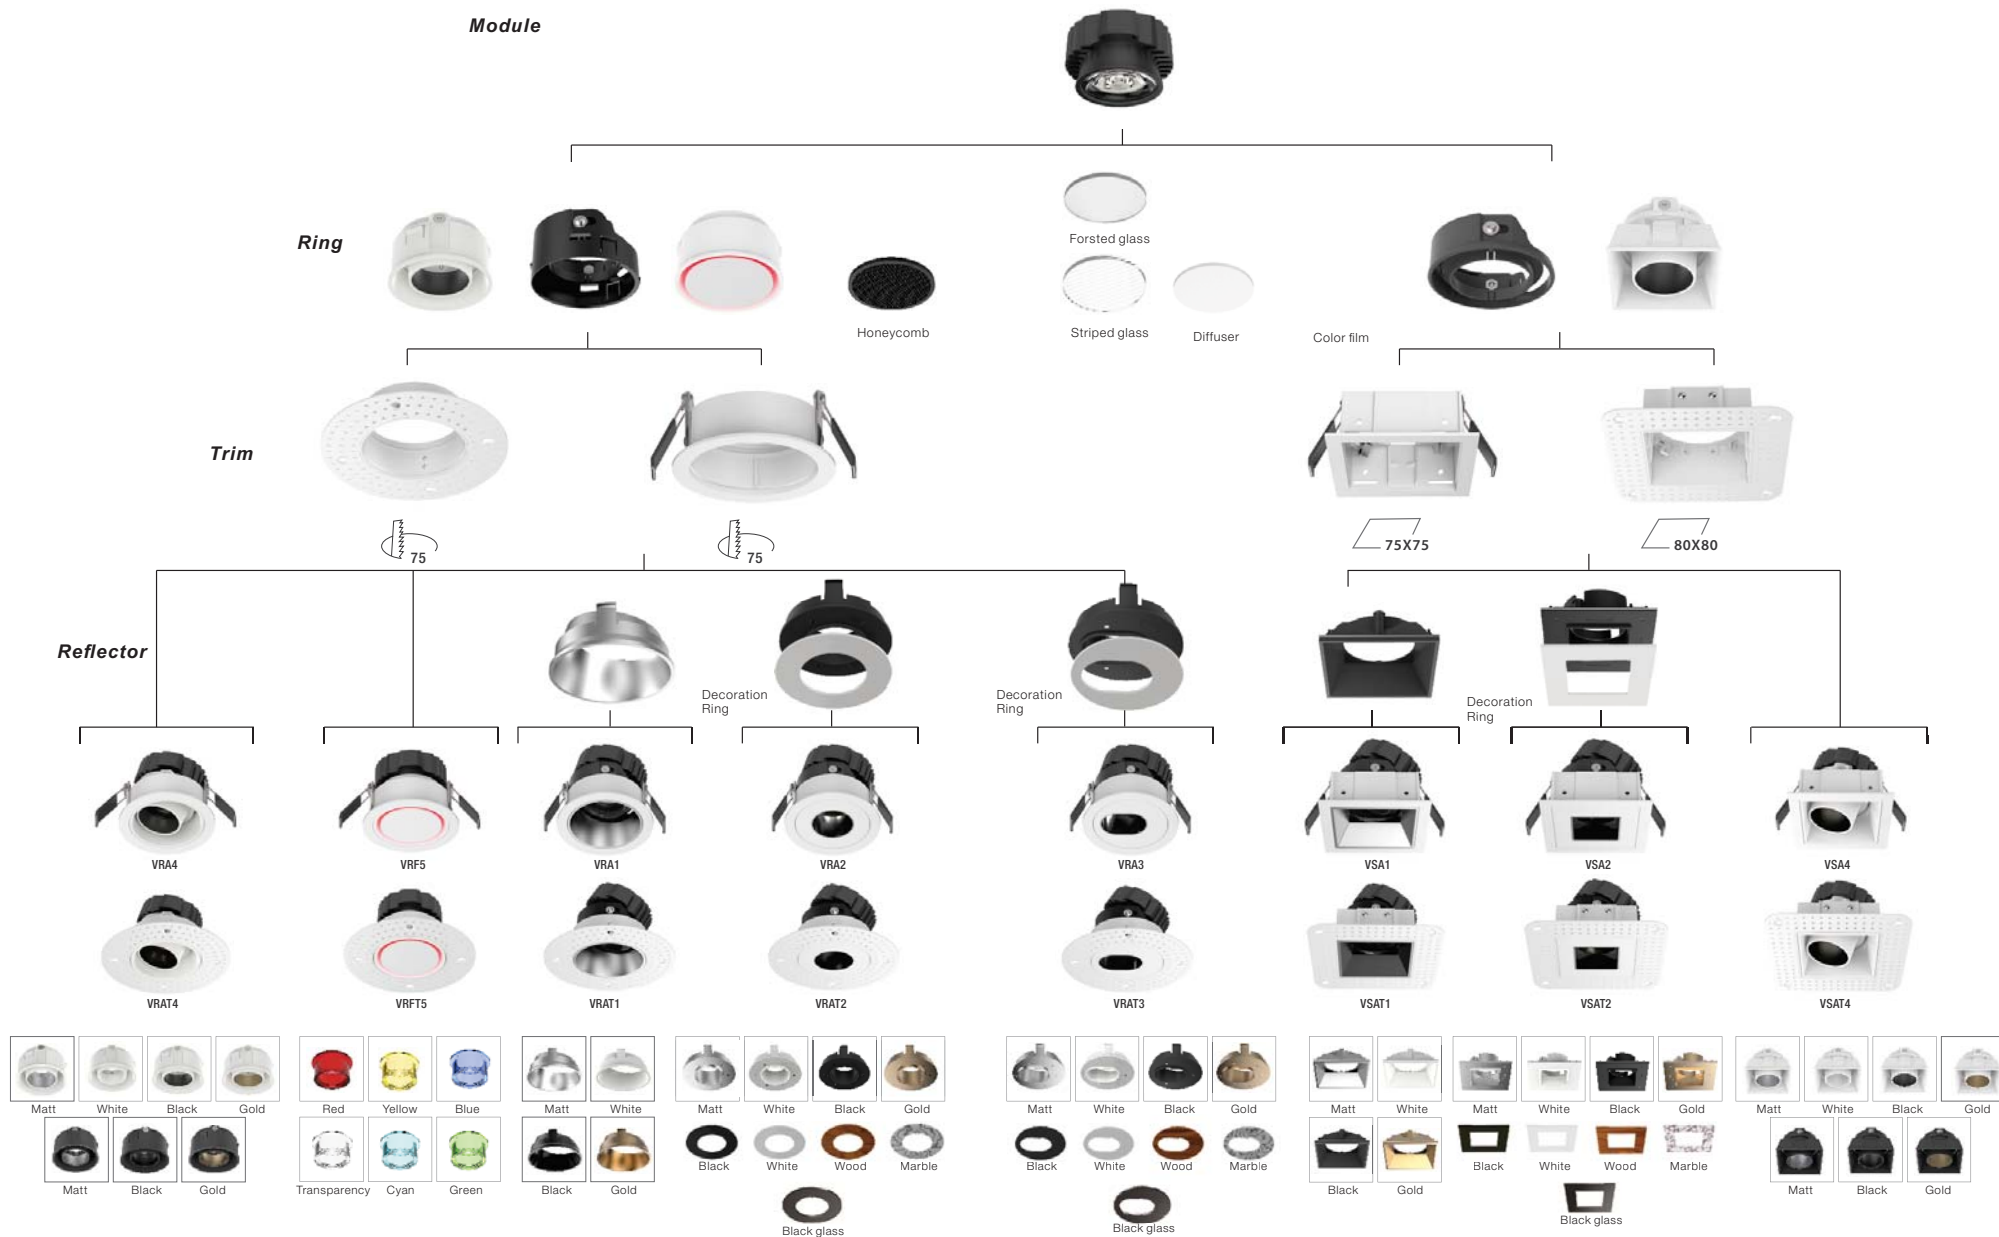

Recessed Down Light System-DALIAN