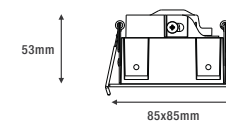

Recessed Down Light System-DALIAN

VTRIM