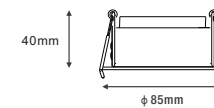

Recessed Down Light System-DALIAN