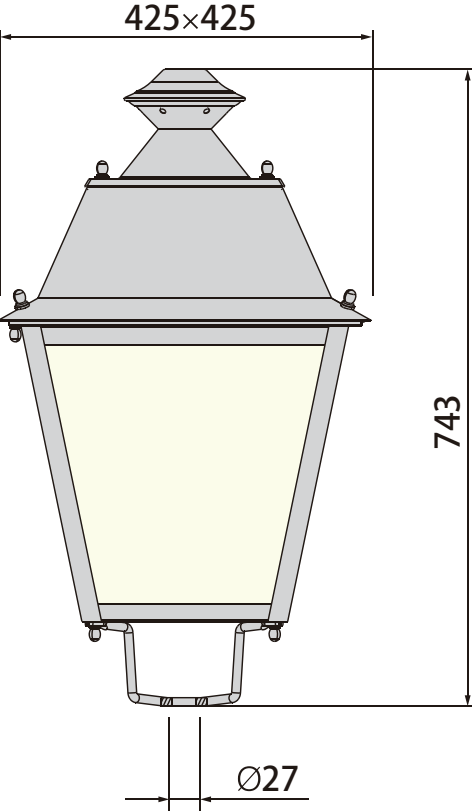

Technical Drawing

Unit: mm