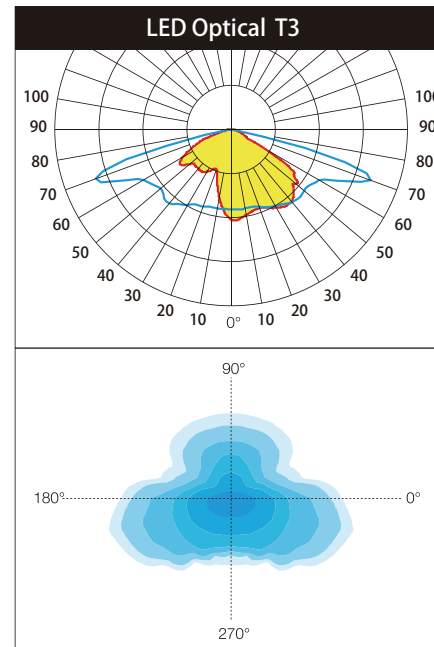

GODAVARI - - _____
POWER
CONSUMPTION

POWER CONSUMPTION	
Code	Description
60W	2x30W @ Twin Lantern
80W	2x40W @ Twin Lantern
120W	2x60W @ Twin Lantern
160W	2x80W @ Twin Lantern

BEAM ANGLE

Unit: mm