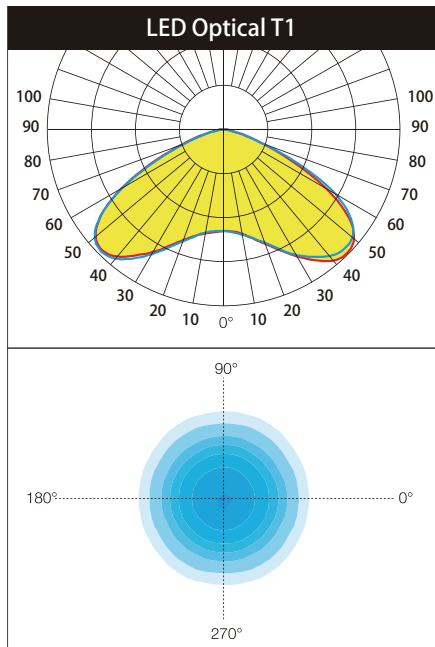

GODAVARI - - _____
POWER
CONSUMPTION

POWER CONSUMPTION	
Code	Description
60W	2x30W @ Twin Lantern
80W	2x40W @ Twin Lantern
120W	2x60W @ Twin Lantern
160W	2x80W @ Twin Lantern

BEAM ANGLE

Unit: mm