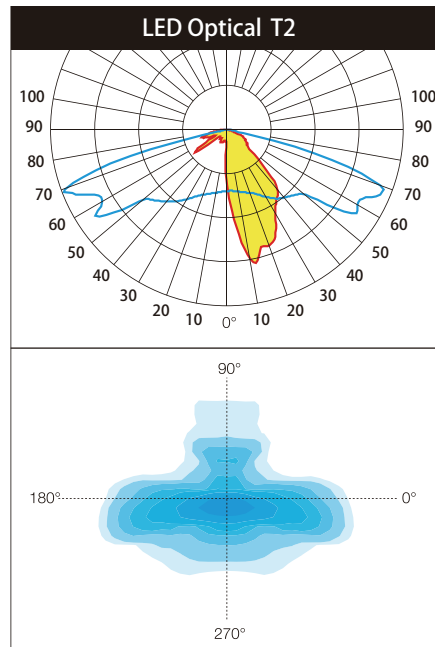

GODAVARI - - _____
POWER
CONSUMPTION

POWER CONSUMPTION	
Code	Description
60W	2x30W @ Twin Lantern
80W	2x40W @ Twin Lantern
120W	2x60W @ Twin Lantern
160W	2x80W @ Twin Lantern

BEAM ANGLE

Unit: mm