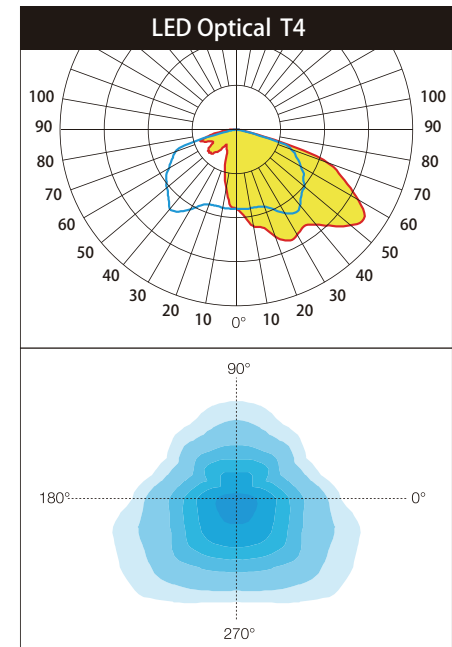

GODAVARI - - _____
POWER
CONSUMPTION

POWER CONSUMPTION	
Code	Description
60W	2x30W @ Twin Lantern
80W	2x40W @ Twin Lantern
120W	2x60W @ Twin Lantern
160W	2x80W @ Twin Lantern

BEAM ANGLE

Unit: mm