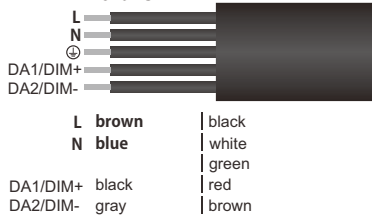

LED Post TOP

3

Non Dimmable

Dimmable

4

Non Dimmable

Dimmable

5

6

7

Warning! If the external flexible cable or cord of his luminaire is damaged, it shall be exclusively replaced by the supplier or his service agent or qualified electrician.