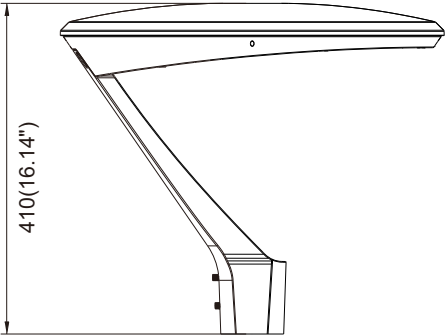

R07

R08

R09

Technical Drawing

Physical Dimensions(Unit: mm/inch)

Normal Verson

Photocell Version

Unit: mm

LED Post TOP

Instruction Manual

Physical Dimensions(Unit: mm/inch)

Normal Version

Photocell Version

LED Post TOP

3

Non Dimmable