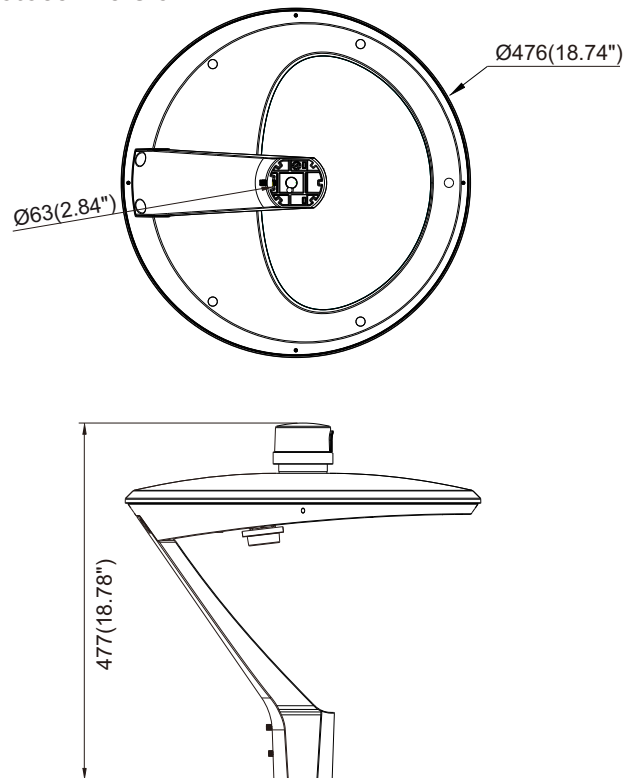

R07

R08

R09

Technical Drawing

Physical Dimensions(Unit: mm/inch)

Normal Verson

Photocell Version

Unit: mm

LED Post TOP

Instruction Manual

Physical Dimensions(Unit: mm/inch)

Normal Version

Photocell Version

LED Post TOP

3

Non Dimmable