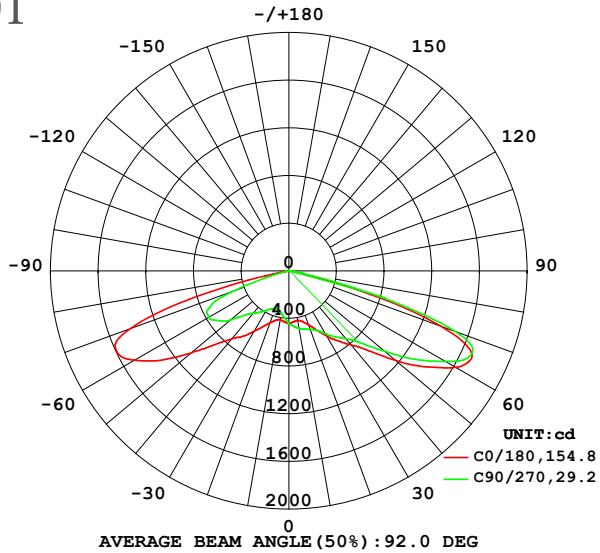

GOLORE - - _____

POWER
CONSUMPTION

POWER CONSUMPTION

Code	Description
40W	40W
60W	60W
75W	75W
80W	80W
100W	100W

Beam Angle

R01

R03

R04