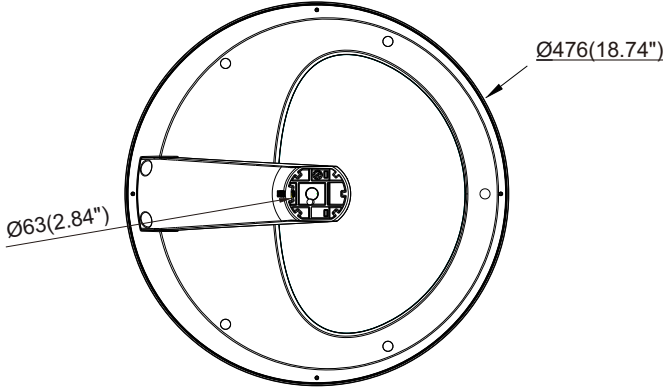

R07

R08

R09

Technical Drawing

Physical Dimensions(Unit: mm/inch)

Normal Verson

Photocell Version

Unit: mm

LED Post TOP

Instruction Manual

Physical Dimensions(Unit: mm/inch)

Normal Version

Photocell Version

LED Post TOP

3

Non Dimmable