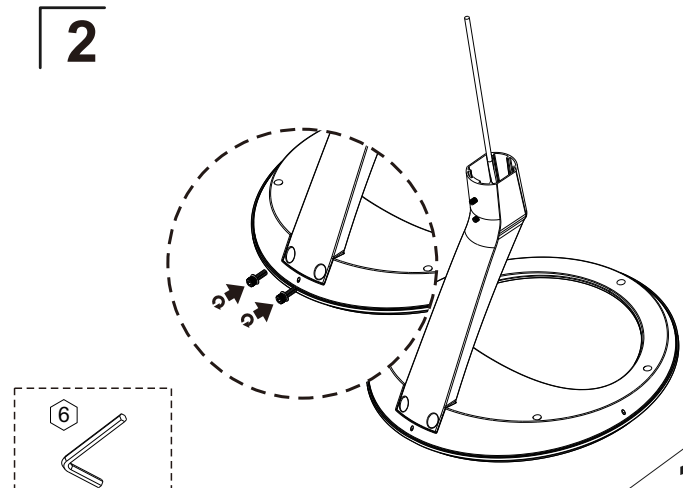

LED Post TOP

Instruction Manual

Physical Dimensions(Unit: mm/inch)

Normal Version

Photocell Version

LED Post TOP

3

Non Dimmable

Dimmable

4

Non Dimmable

Dimmable

5

6

7

Warning! If the external flexible cable or cord of his luminaire is damaged, it shall be exclusively replaced by the supplier or his service agent or qualified electrician.