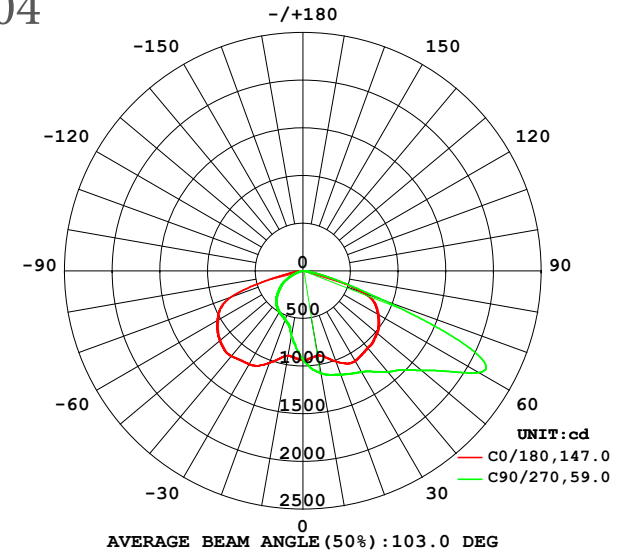

GOLORE - - _____

POWER
CONSUMPTION

POWER CONSUMPTION

Code	Description
40W	40W
60W	60W
75W	75W
80W	80W
100W	100W

Beam Angle

R01

R03

R04