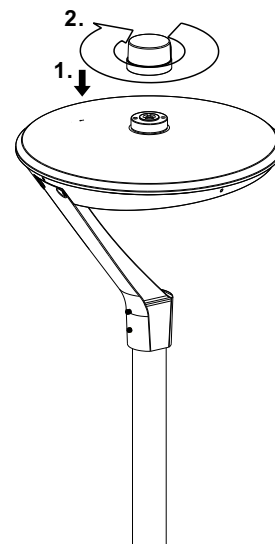

R07

R08

R09

Technical Drawing

Physical Dimensions(Unit: mm/inch)

Normal Verson

Photocell Version

Unit: mm

LED Post TOP

Instruction Manual

Physical Dimensions(Unit: mm/inch)

Normal Version

Photocell Version

LED Post TOP

3

Non Dimmable

Dimmable

4

Non Dimmable

Dimmable

5

6

7

Warning! If the external flexible cable or cord of his luminaire is damaged, it shall be exclusively replaced by the supplier or his service agent or qualified electrician.