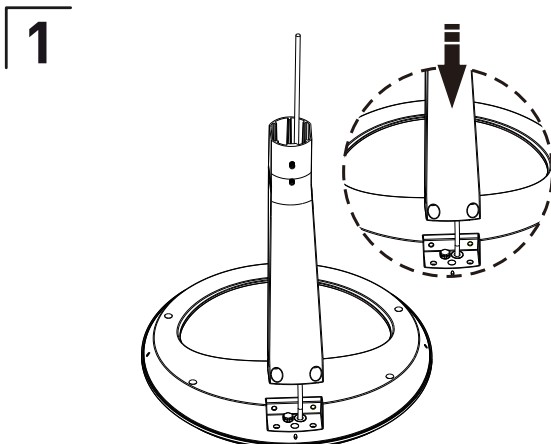

R07

R08

R09

Technical Drawing

Physical Dimensions(Unit: mm/inch)

Normal Verson

Photocell Version

Unit: mm

LED Post TOP

Instruction Manual

Physical Dimensions(Unit: mm/inch)

Normal Version

Photocell Version

LED Post TOP

3

Non Dimmable

Dimmable

4

Non Dimmable

Dimmable

5

6

7

Warning! If the external flexible cable or cord of his luminaire is damaged, it shall be exclusively replaced by the supplier or his service agent or qualified electrician.