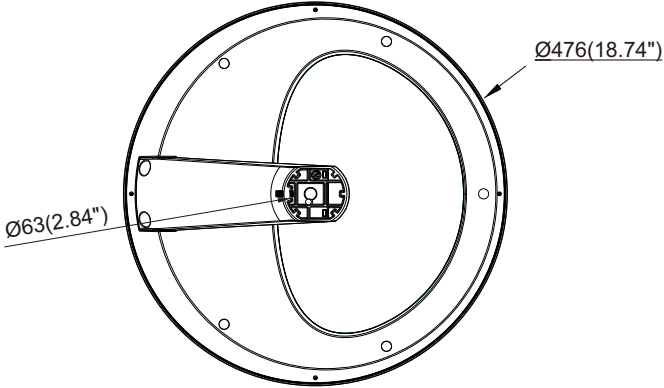

R07

R08

R09

Technical Drawing

Physical Dimensions(Unit: mm/inch)

Normal Verson

Photocell Version

Unit: mm

LED Post TOP

Instruction Manual

Physical Dimensions(Unit: mm/inch)

Normal Version

Photocell Version

LED Post TOP

3

Non Dimmable