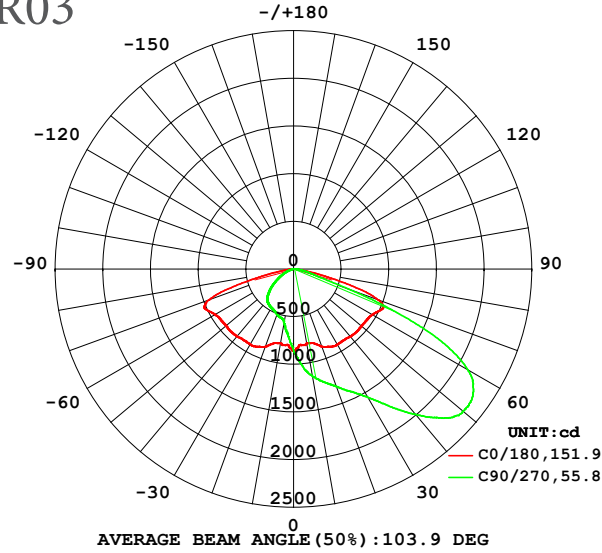

GOLORE - - _____

POWER
CONSUMPTION

POWER CONSUMPTION

Code	Description
40W	40W
60W	60W
75W	75W
80W	80W
100W	100W

Beam Angle

R01

R03

R04