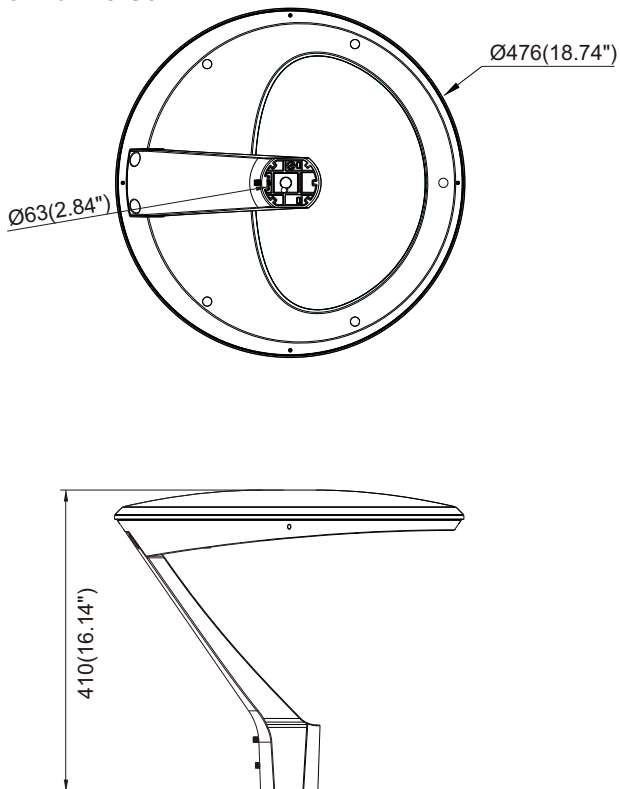

GOLORE - - _____

POWER
CONSUMPTION

POWER CONSUMPTION

Code	Description
40W	40W
60W	60W
75W	75W
80W	80W
100W	100W

Beam Angle

R01

R03

R04

R07

R08

R09

Technical Drawing

Physical Dimensions(Unit: mm/inch)

Normal Verson

Photocell Version

Unit: mm

LED Post TOP

Instruction Manual

Physical Dimensions(Unit: mm/inch)

Normal Version

Photocell Version

LED Post TOP

3

Non Dimmable