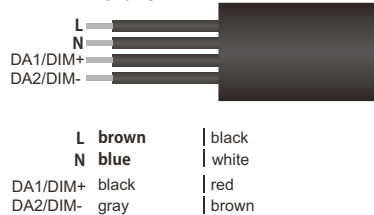

Dimmable

4

Non Dimmable

Dimmable

5

6

7

Warning! If the external flexible cable or cord of his luminaire is damaged, it shall be exclusively replaced by the supplier or his service agent or qualified electrician.