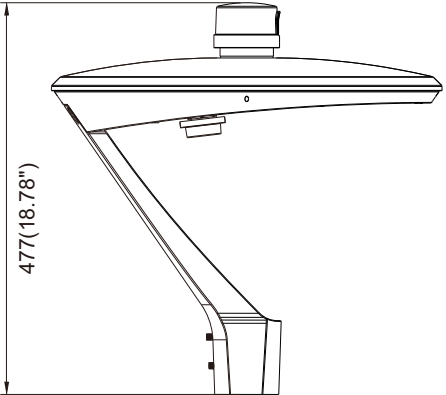

R07

R08

R09

Technical Drawing

Physical Dimensions(Unit: mm/inch)

Normal Verson

Photocell Version

Unit: mm

LED Post TOP

Instruction Manual

Physical Dimensions(Unit: mm/inch)

Normal Version

Photocell Version

LED Post TOP

3

Non Dimmable