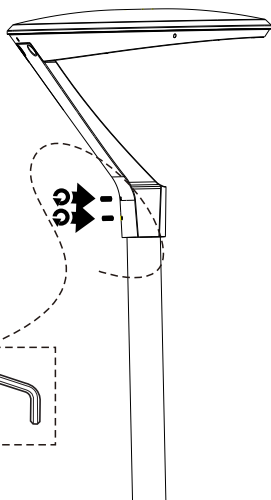

LED Post TOP

Instruction Manual

Physical Dimensions(Unit: mm/inch)

Normal Version

Photocell Version

LED Post TOP

3

Non Dimmable

Dimmable

4

Non Dimmable

Dimmable

5

6

7

Warning! If the external flexible cable or cord of his luminaire is damaged, it shall be exclusively replaced by the supplier or his service agent or qualified electrician.