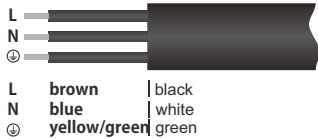

LED Post TOP

Instruction Manual

Physical Dimensions(Unit: mm/inch)

Normal Version

Photocell Version

LED Post TOP

3

Non Dimmable