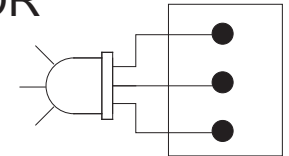

# E-MOLA

30% & 50% Output LED Emergency Power Pack - Inverter for LED Lighting (No LED Driver)

LED INDICATOR

- GREEN - FULLY CHARGED
- RED - CHARGING
- YELLOW - FAULT