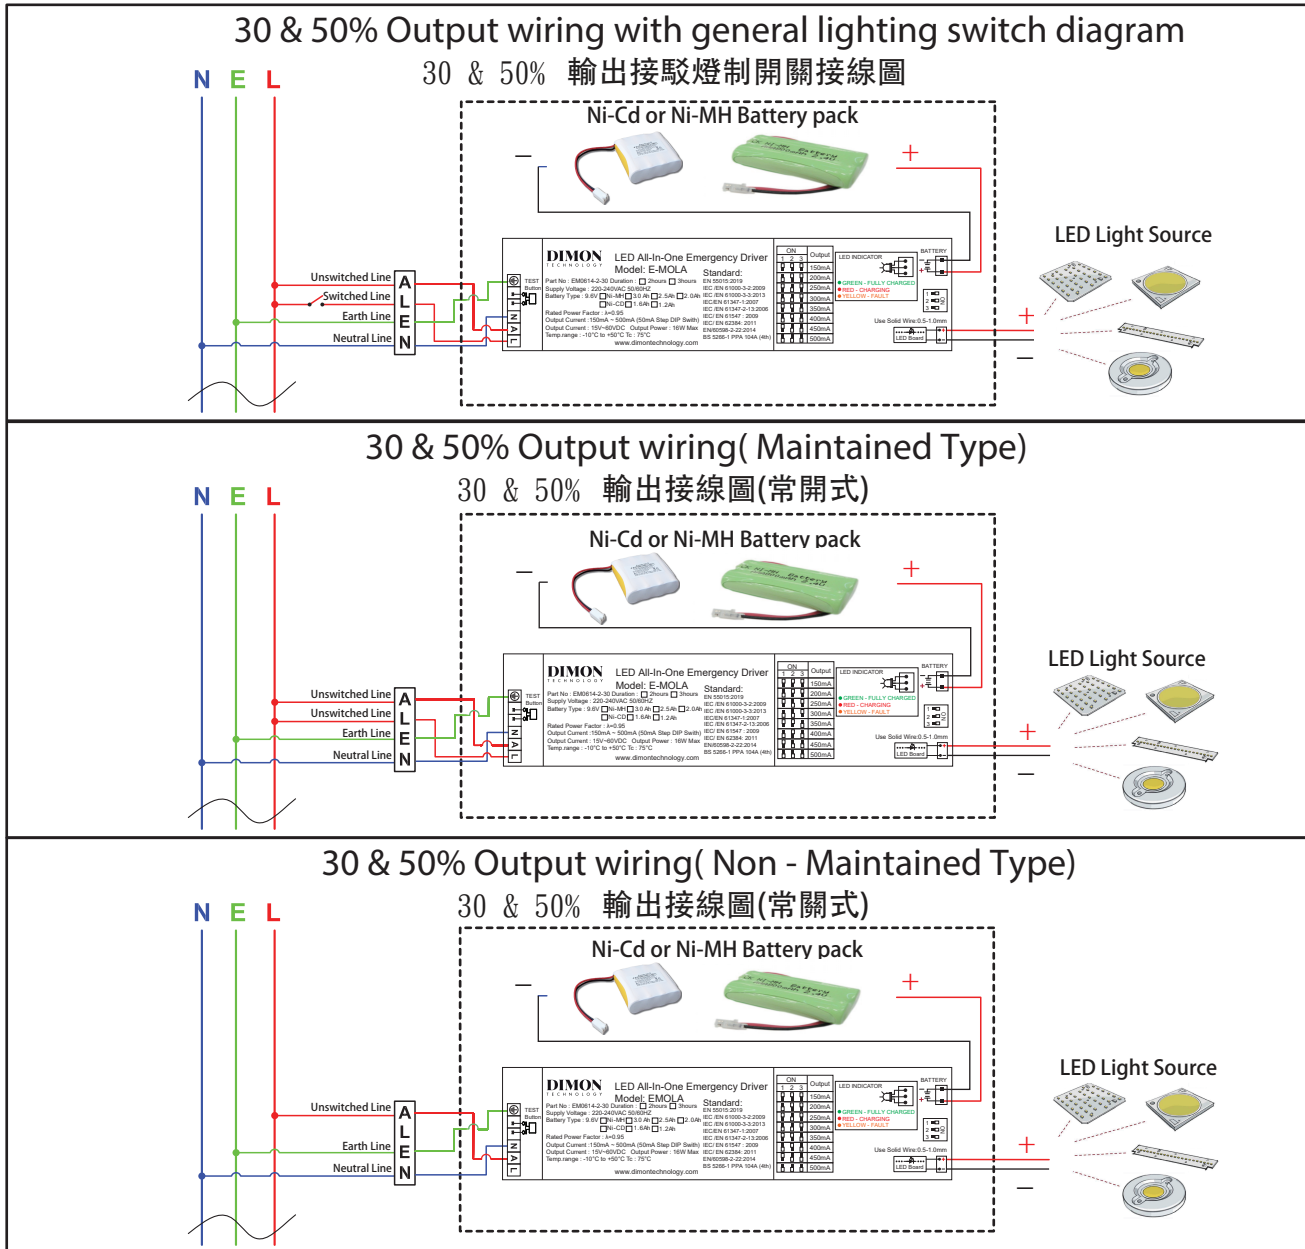

# E-MOLA

30% & 50% Output LED Emergency Power Pack - Inverter for LED Lighting (No LED Driver)

LED INDICATOR

- GREEN - FULLY CHARGED
- RED - CHARGING
- YELLOW - FAULT