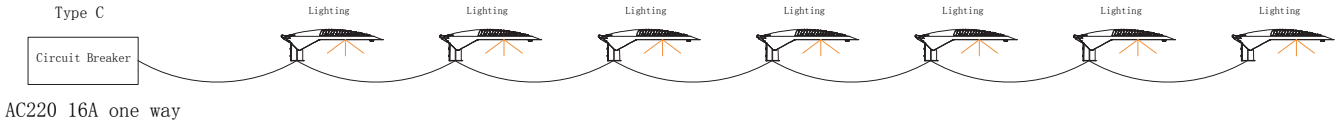

Wiring Drawing

LED Street Light -SLE

Max connect 10pcs one group.

Unit light power: 100W

Circuit Breaker

Max connect 9pcs one group.

Unit light power: 120W

Circuit Breaker

Max connect 7pcs one group.

Unit light power: 150W/180W

Circuit Breaker