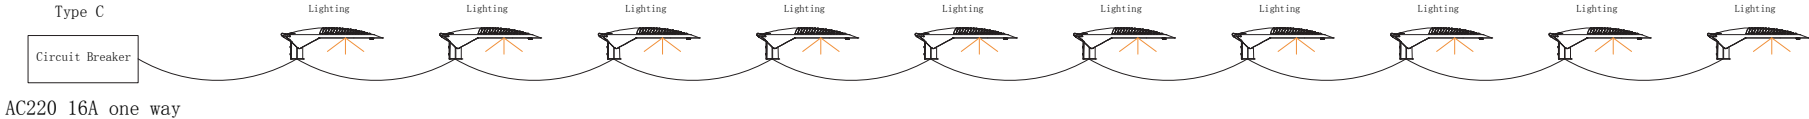

Wiring Drawing

LED Street Light -SLE

Max connect 10pcs one group.

Unit light power: 100W

Circuit Breaker

Max connect 9pcs one group.

Unit light power: 120W

Circuit Breaker

Max connect 7pcs one group.

Unit light power: 150W/180W

Circuit Breaker