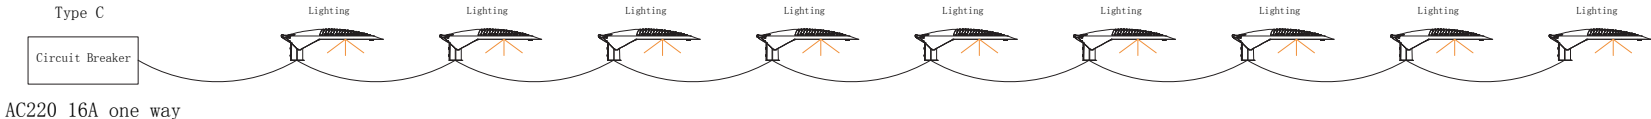

Wiring Drawing

LED Street Light -SLE

Max connect 10pcs one group.

Unit light power: 100W

Circuit Breaker

Max connect 9pcs one group.

Unit light power: 120W

Circuit Breaker

Max connect 7pcs one group.

Unit light power: 150W/180W

Circuit Breaker