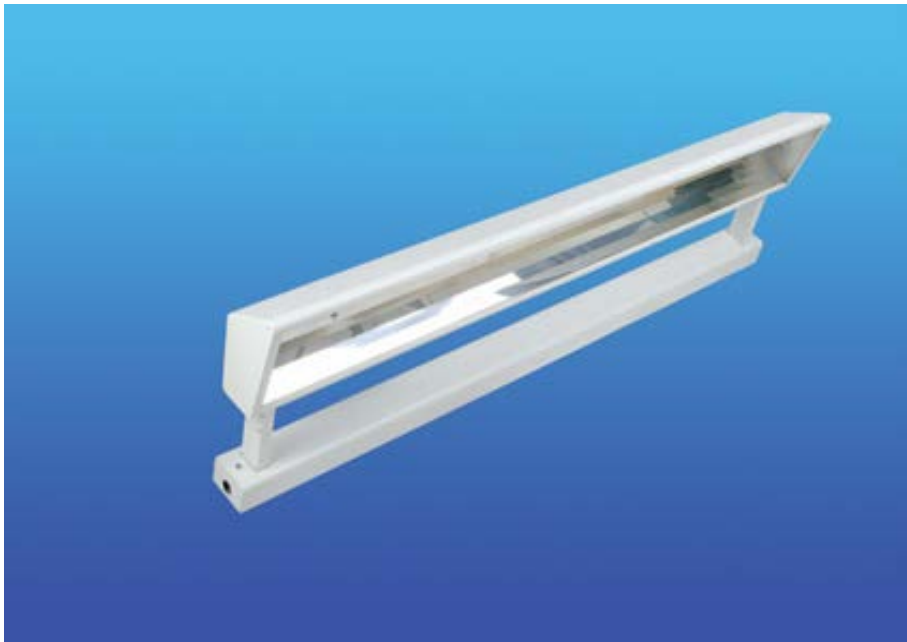

## LABITY-G2

Blackboard & whiteboard lighting

- White Powder coated sheet steel body
- High-quality aluminium louver - Mirror aluminium reflector or Matt aluminium reflector
- LED T5 Tube
- Asymmetric light output
- Blackboard / whiteboard lighting