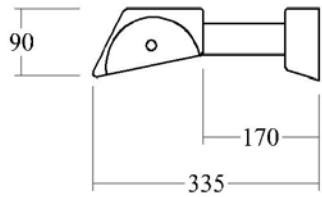

## Ordering Information

Choose the option that suits your need and write its corresponding code on the appropriate line to form the product code.

Example product code: [LABITY-36W](#)

LABITY - -

POWER  
CONSUMPTION

# Technical Drawing

**Dimensions:**

*L: - 633mm*

*L: - 933mm*

*L:- 1238mm*

*L:- 1538mm*

Unit: mm